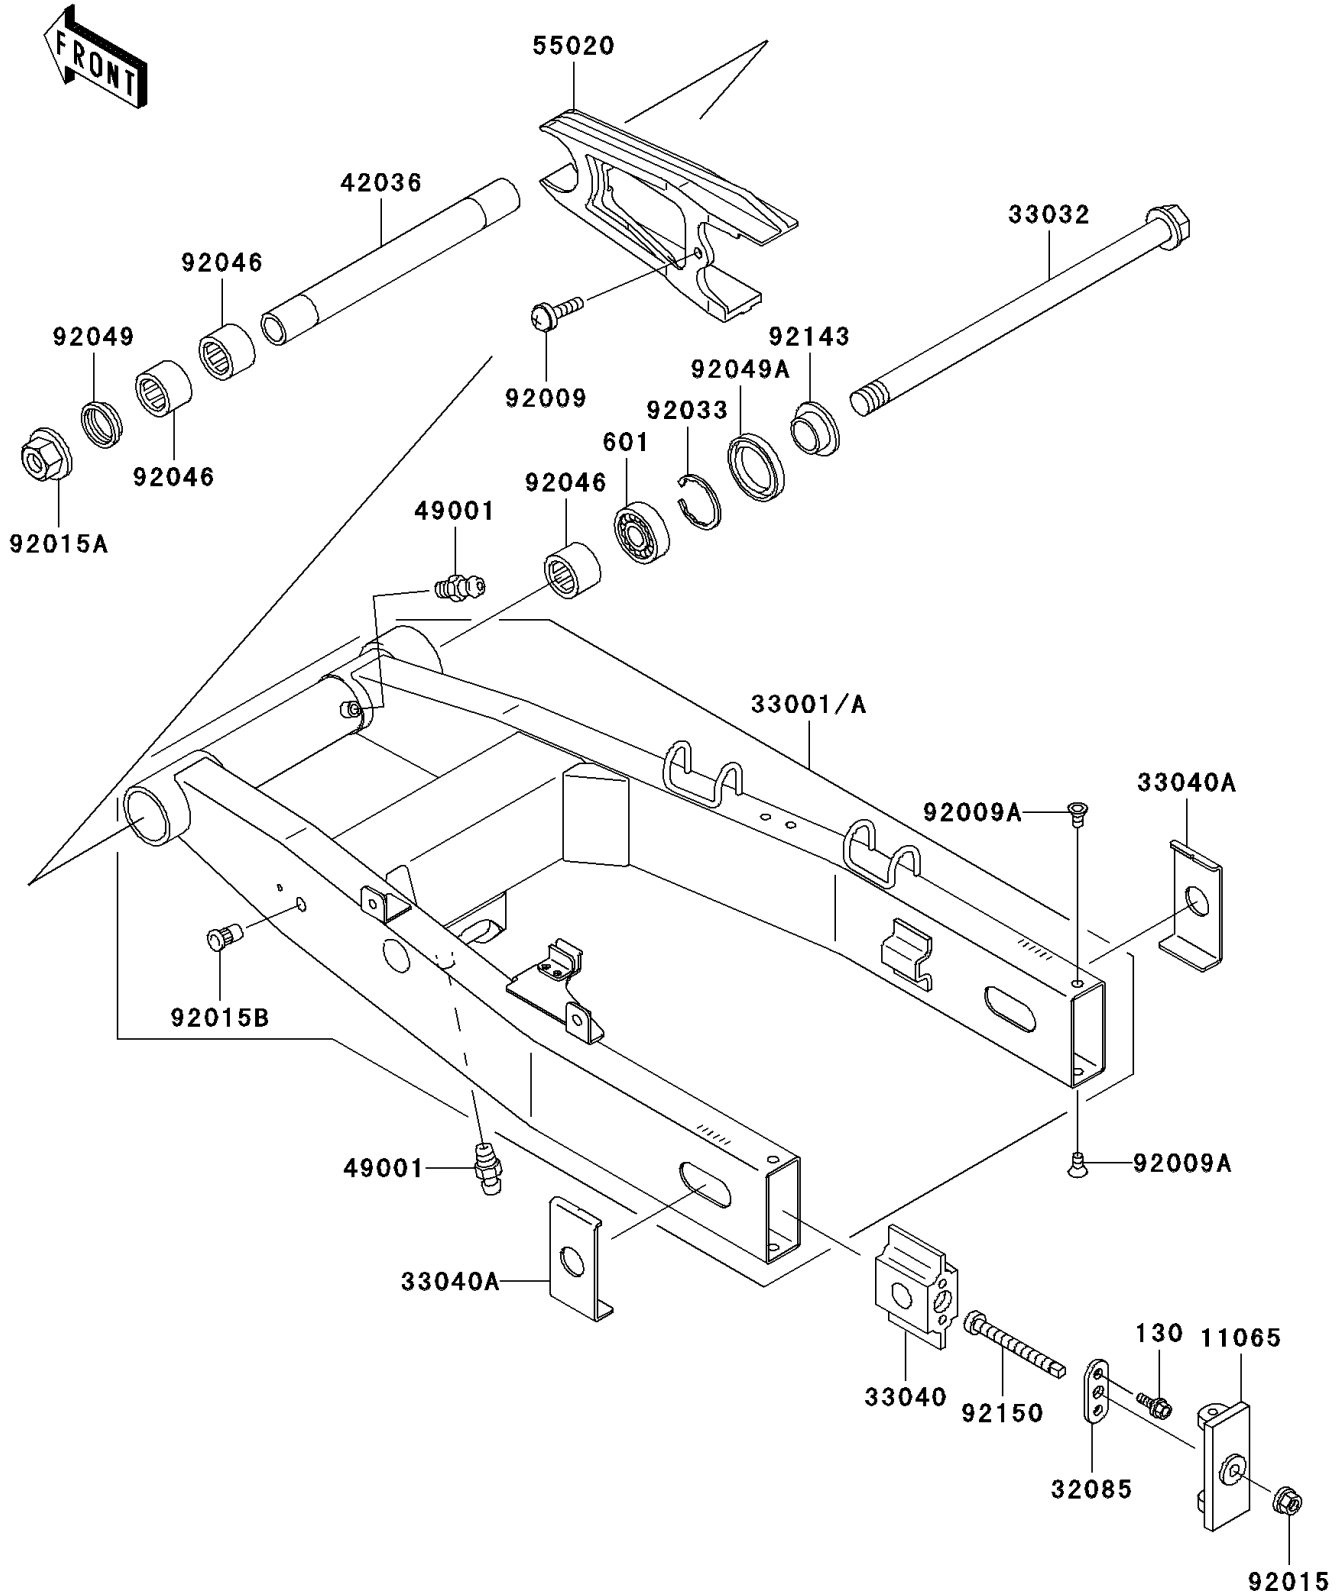

# 2005 ZR-7S (Canada Only) PARTS DIAGRAM

Swingarm

F2141

## 2005 ZR-7S (Canada Only) PARTS LIST

### Swingarm

ITEM NAME	PART NUMBER	QUANTITY
BOLT-FLANGED (Ref # 130)	130P0616	4
BEARING-BALL,#6004 (Ref # 601)	601A6004	1
CAP,CHAIN ADJUSTER,SILVER (Ref # 11065)	11065-1132-CE	2
STOPPER,CHAIN ADJUSTER (Ref # 32085)	32085-1408	2
ARM-COMP-SWING,BLACK (Ref # 33001A)	33001-1569-10	1
SHAFT-SWING ARM (Ref # 33032)	33032-1142	1
ADJUSTER-CHAIN,INNER (Ref # 33040)	33040-1142	2
ADJUSTER-CHAIN,OUTER (Ref # 33040A)	33040-1143	2
SLEEVE,SWING ARM,L=219.5 (Ref # 42036)	42036-1358	1
NIPPLE-GREASE (Ref # 49001)	49001-0001	2
GUARD,CHAIN (Ref # 55020)	55020-1690	1
SCREW,6X22 (Ref # 92009)	92009-1664	1
SCREW,6X12 (Ref # 92009A)	92009-1894	4
NUT,FLANGED,8MM (Ref # 92015)	92015-1406	2
NUT,FLANGED,20MM (Ref # 92015A)	92015-1724	1
NUT,POP,6MM,L=15 (Ref # 92015B)	92015-1791	1
RING-SNAP,42MM (Ref # 92033)	92033-1041	1
BEARING-NEEDLE,BM2817 (Ref # 92046)	92046-1111	3
SEAL-OIL (Ref # 92049)	92049-1181	1
SEAL-OIL,TC28426.5 (Ref # 92049A)	92049-1185	1
COLLAR,SWING ARM,RH,L=12.5 (Ref # 92143)	92143-1727	1
BOLT,CHAIN ADJUSTER (Ref # 92150)	92150-1285	2