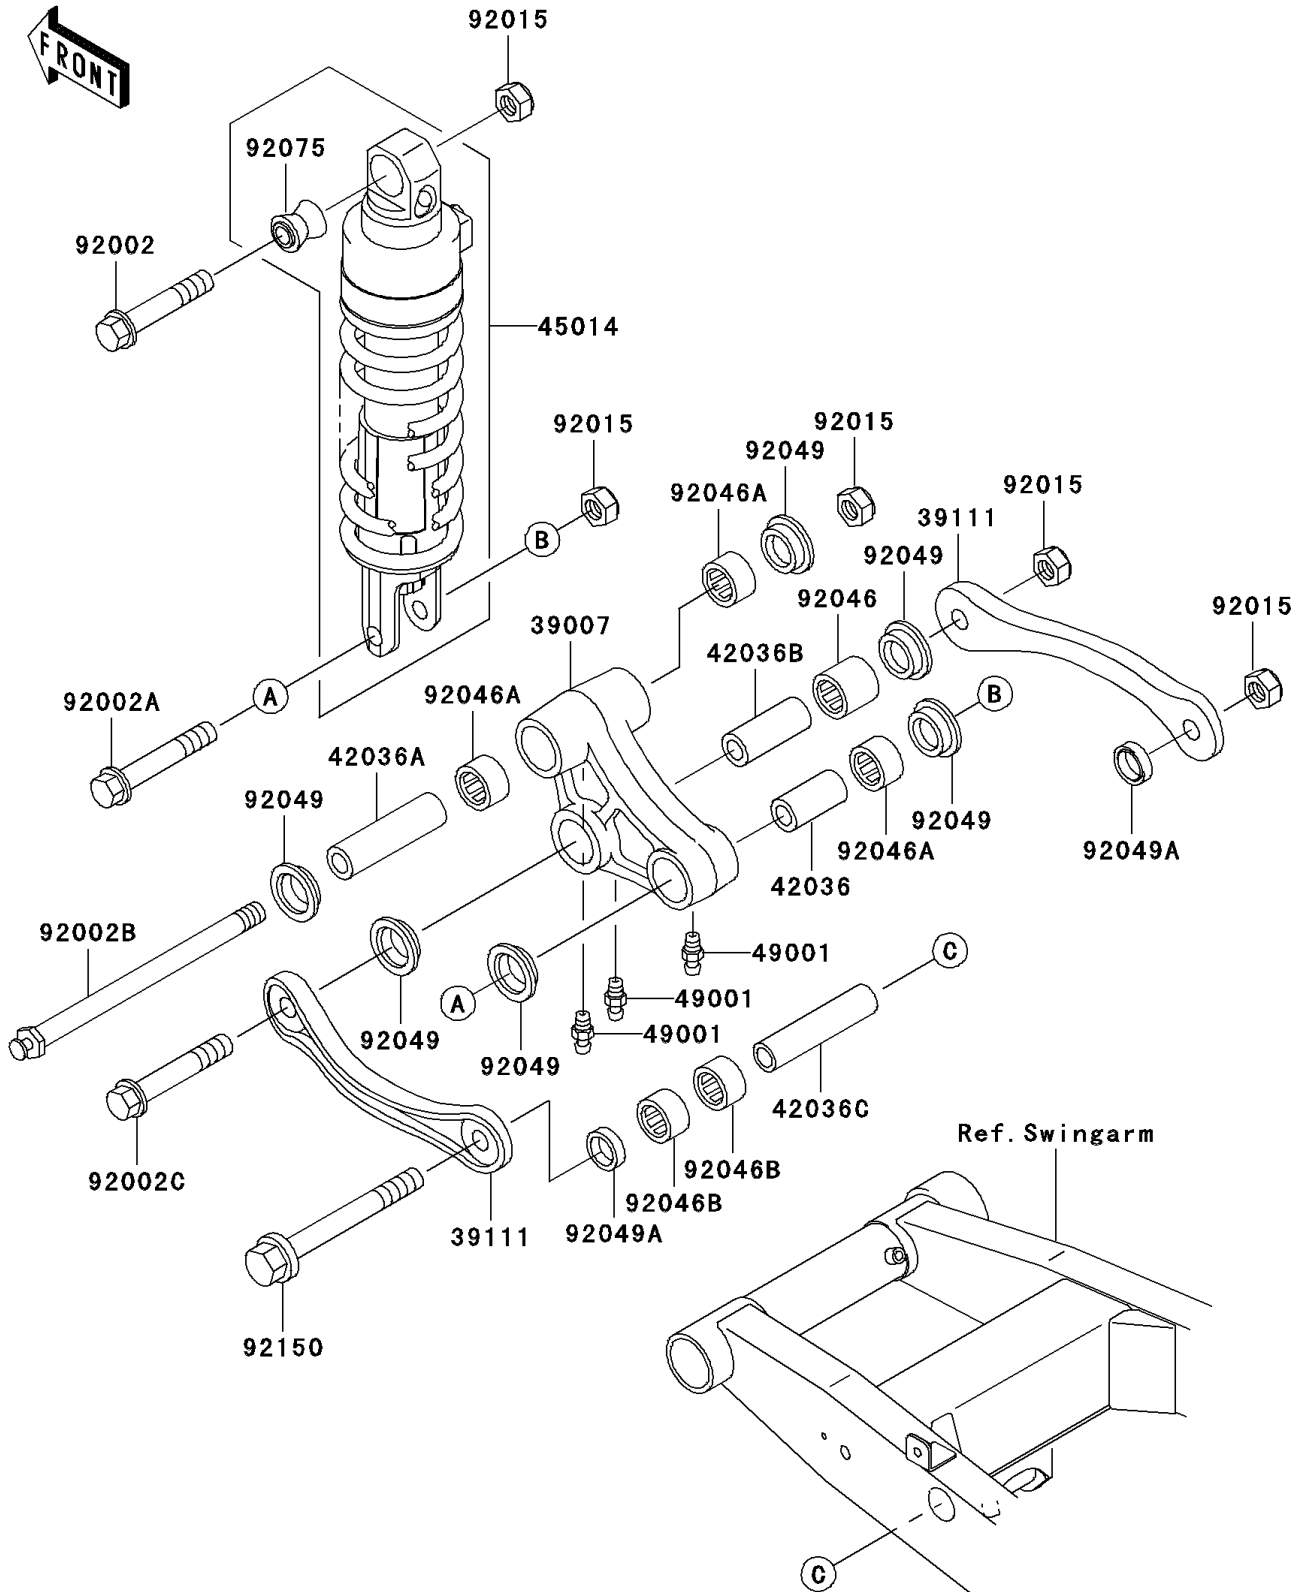

# 2004 ZR-7S (Canada Only) PARTS DIAGRAM

Suspension/Shock Absorber

F2151

## 2004 ZR-7S (Canada Only) PARTS LIST

### Suspension/Shock Absorber

ITEM NAME	PART NUMBER	QUANTITY
ARM-SUSP,UNI TRAK (Ref # 39007)	39007-1281	1
ROD-TIE,SUSPENSION (Ref # 39111)	39111-1142	2
SLEEVE,12.1X20X32 (Ref # 42036)	42036-1077	1
SLEEVE,12.1X20X70 (Ref # 42036A)	42036-1079	1
SLEEVE,12.1X20X50 (Ref # 42036B)	42036-1111	1
SLEEVE,12.1X18X82 (Ref # 42036C)	42036-1231	1
SHOCKABSORBER,F.RED (Ref # 45014)	45014-1722-CD	1
NIPPLE-GREASE (Ref # 49001)	49001-0001	3
BOLT,12X48 (Ref # 92002)	92002-1052	1
BOLT,FLANGED,12X60 (Ref # 92002A)	92002-1464	1
BOLT,SUSPENSION ARM,12MM (Ref # 92002B)	92002-1784	1
BOLT,SUSPENSION ARM,12MM (Ref # 92002C)	92002-1785	1
NUT,LOCK,12MM,BLACK (Ref # 92015)	92015-1190	5
BEARING-NEEDLE,BM202726 (Ref # 92046)	92046-1110	1
BEARING-NEEDLE,BM202715 (Ref # 92046A)	92046-1112	3
BEARING-NEEDLE,18BM2416 (Ref # 92046B)	92046-1144	2
SEAL-OIL,ARM (Ref # 92049)	92049-1109	6
SEAL-OIL,KCR MF018N1 (Ref # 92049A)	92049-1493	2
DAMPER,SHOCKABSORBER (Ref # 92075)	92075-1654	1
BOLT,FLANGED,12X110 (Ref # 92150)	92150-1088	1