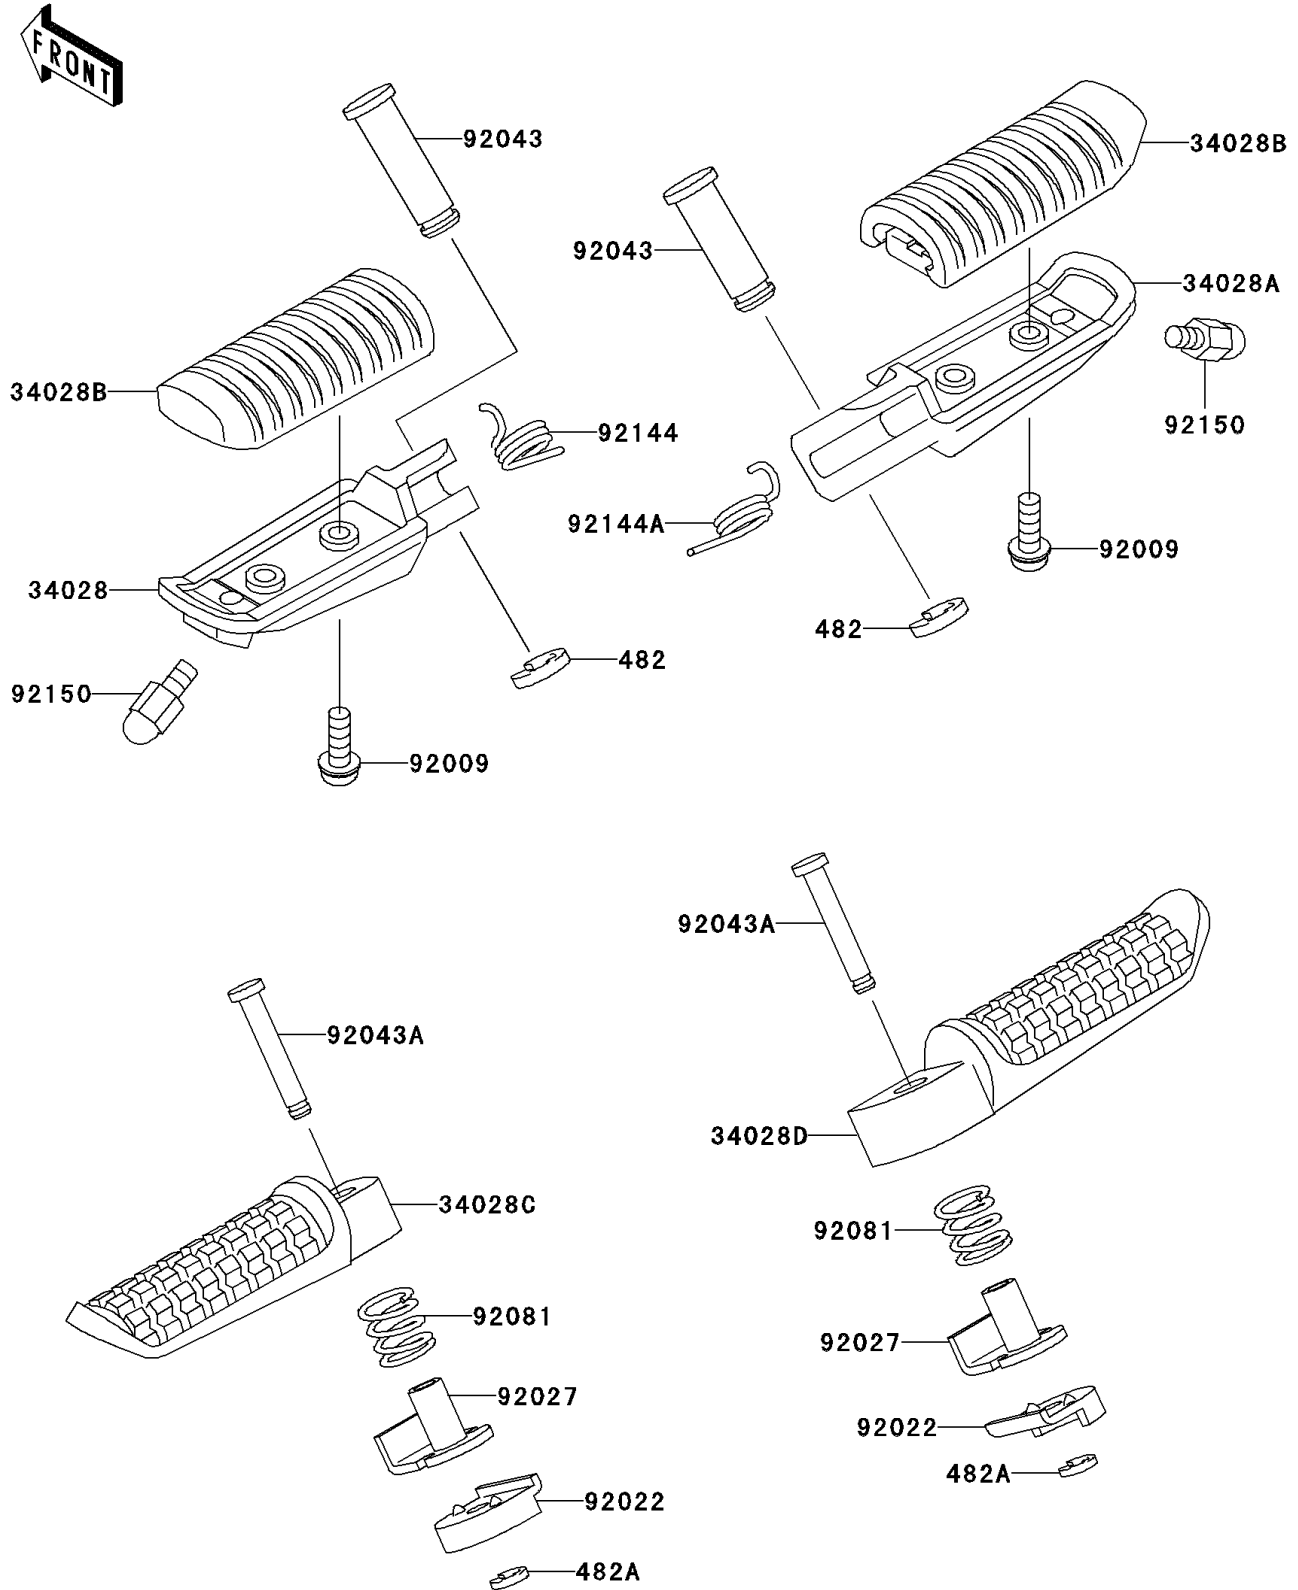

2002 ZR-7S PARTS DIAGRAM

Footrests

F2160

2002 ZR-7S PARTS LIST

Footrests

ITEM NAME	PART NUMBER	QUANTITY
CIRCLIP-TYPE-E,10MM (Ref # 482)	482L0100	2
CIRCLIP-TYPE-E,5MM (Ref # 482A)	482L5000	2
STEP,FR,LH (Ref # 34028)	34028-1428	1
STEP,FR,RH (Ref # 34028A)	34028-1429	1
STEP,FR,RUBBER (Ref # 34028B)	34028-1430	2
STEP,RR,LH (Ref # 34028C)	34028-1488	1
STEP,RR,RH (Ref # 34028D)	34028-1489	1
SCREW,5X14 (Ref # 92009)	92009-1404	4
WASHER,STEP,RR (Ref # 92022)	92022-1507	2
COLLAR,STEP (Ref # 92027)	92027-1732	2
PIN,12X42.5 (Ref # 92043)	92043-1145	2
PIN,6X40 (Ref # 92043A)	92043-1595	2
SPRING,STEP,RR (Ref # 92081)	92081-1612	2
SPRING,STEP RETURN (Ref # 92144)	92144-1567	1
SPRING,STEP RETURN (Ref # 92144A)	92144-1568	1
BOLT,BANK SENSOR (Ref # 92150)	92150-1114	2