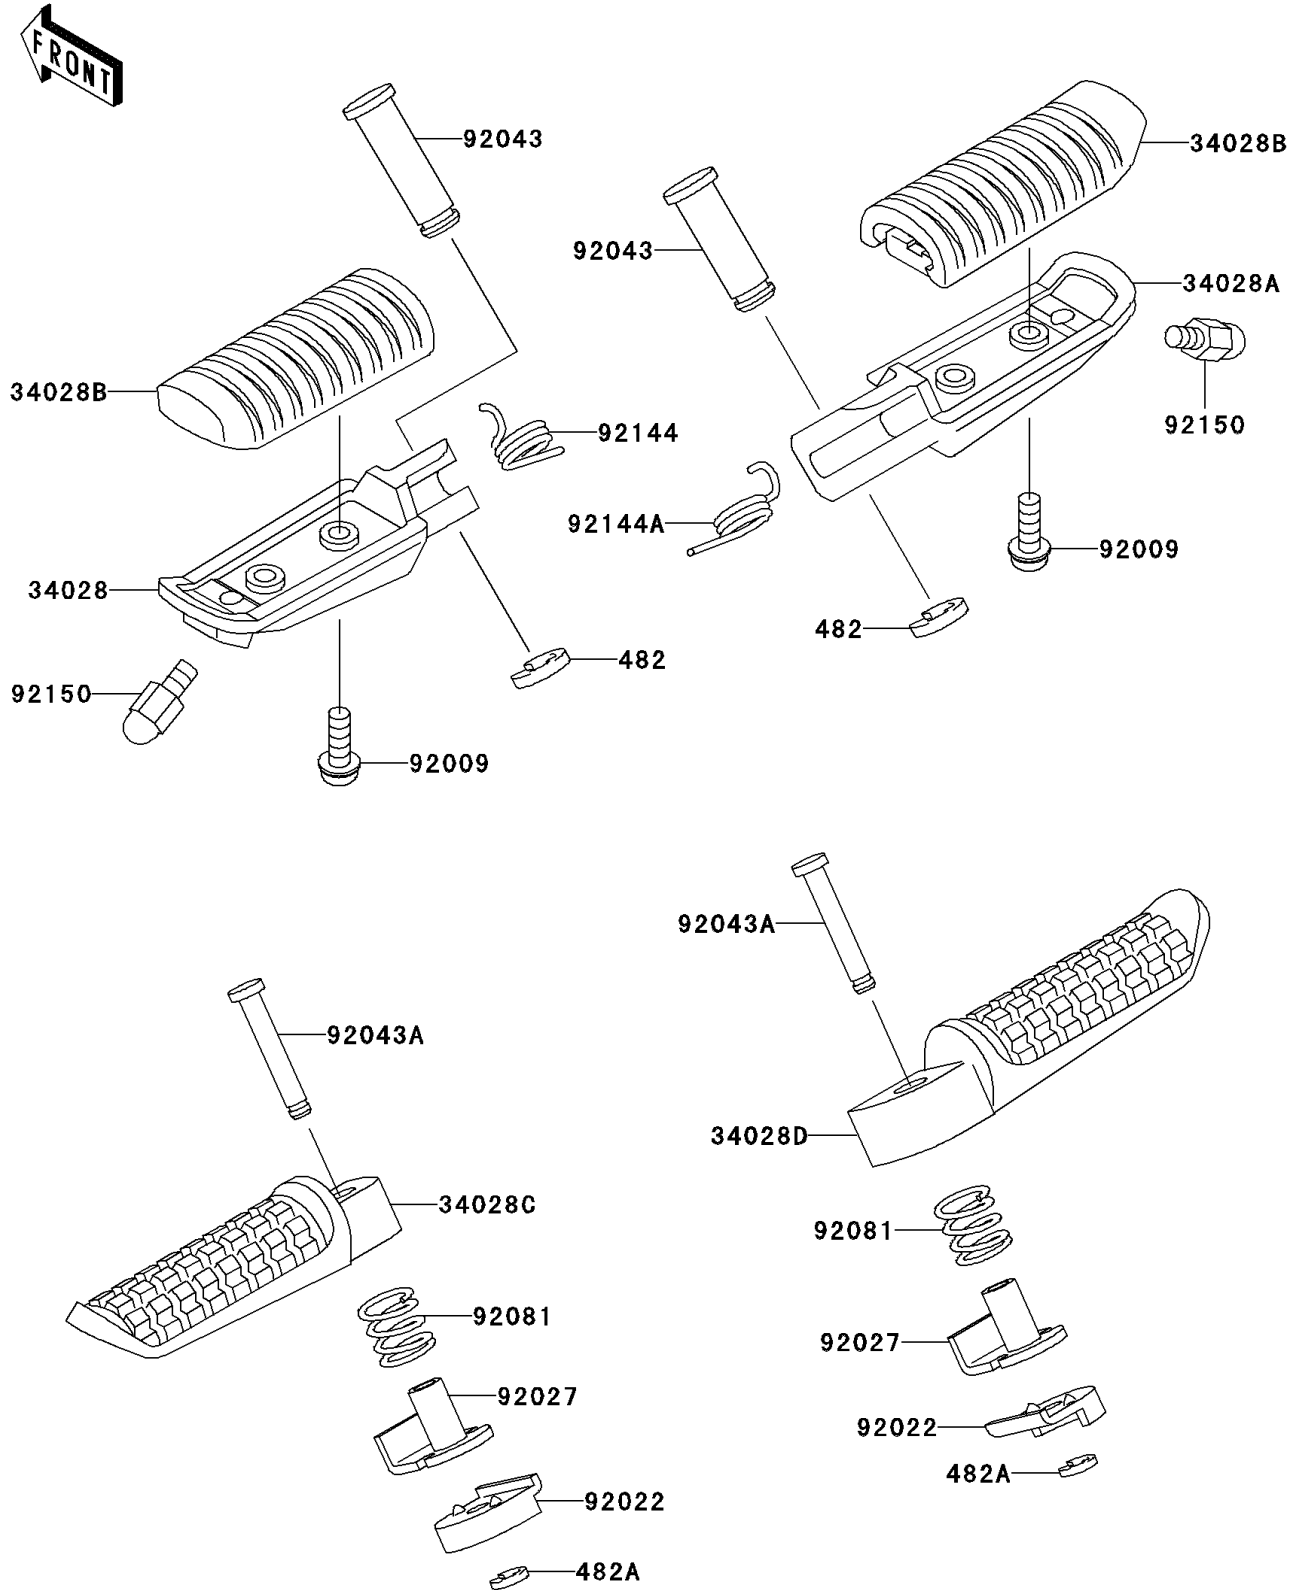

2003 ZR-7S PARTS DIAGRAM

Footrests

F2160

2003 ZR-7S PARTS LIST

Footrests

ITEM NAME	PART NUMBER	QUANTITY
CIRCLIP-TYPE-E,10MM (Ref # 482)	482L0100	2
CIRCLIP-TYPE-E,5MM (Ref # 482A)	482L5000	2
STEP,FR,LH (Ref # 34028)	34028-1428	1
STEP,FR,RH (Ref # 34028A)	34028-1429	1
STEP,FR,RUBBER (Ref # 34028B)	34028-1430	2
STEP,RR,LH (Ref # 34028C)	34028-1488	1
STEP,RR,RH (Ref # 34028D)	34028-1489	1
SCREW,5X14 (Ref # 92009)	92009-1404	4
WASHER,STEP,RR (Ref # 92022)	92022-1507	2
COLLAR,STEP (Ref # 92027)	92027-1732	2
PIN,12X42.5 (Ref # 92043)	92043-1145	2
PIN,6X40 (Ref # 92043A)	92043-1595	2
SPRING,STEP,RR (Ref # 92081)	92081-1612	2
SPRING,STEP RETURN (Ref # 92144)	92144-1567	1
SPRING,STEP RETURN (Ref # 92144A)	92144-1568	1
BOLT,BANK SENSOR (Ref # 92150)	92150-1114	2