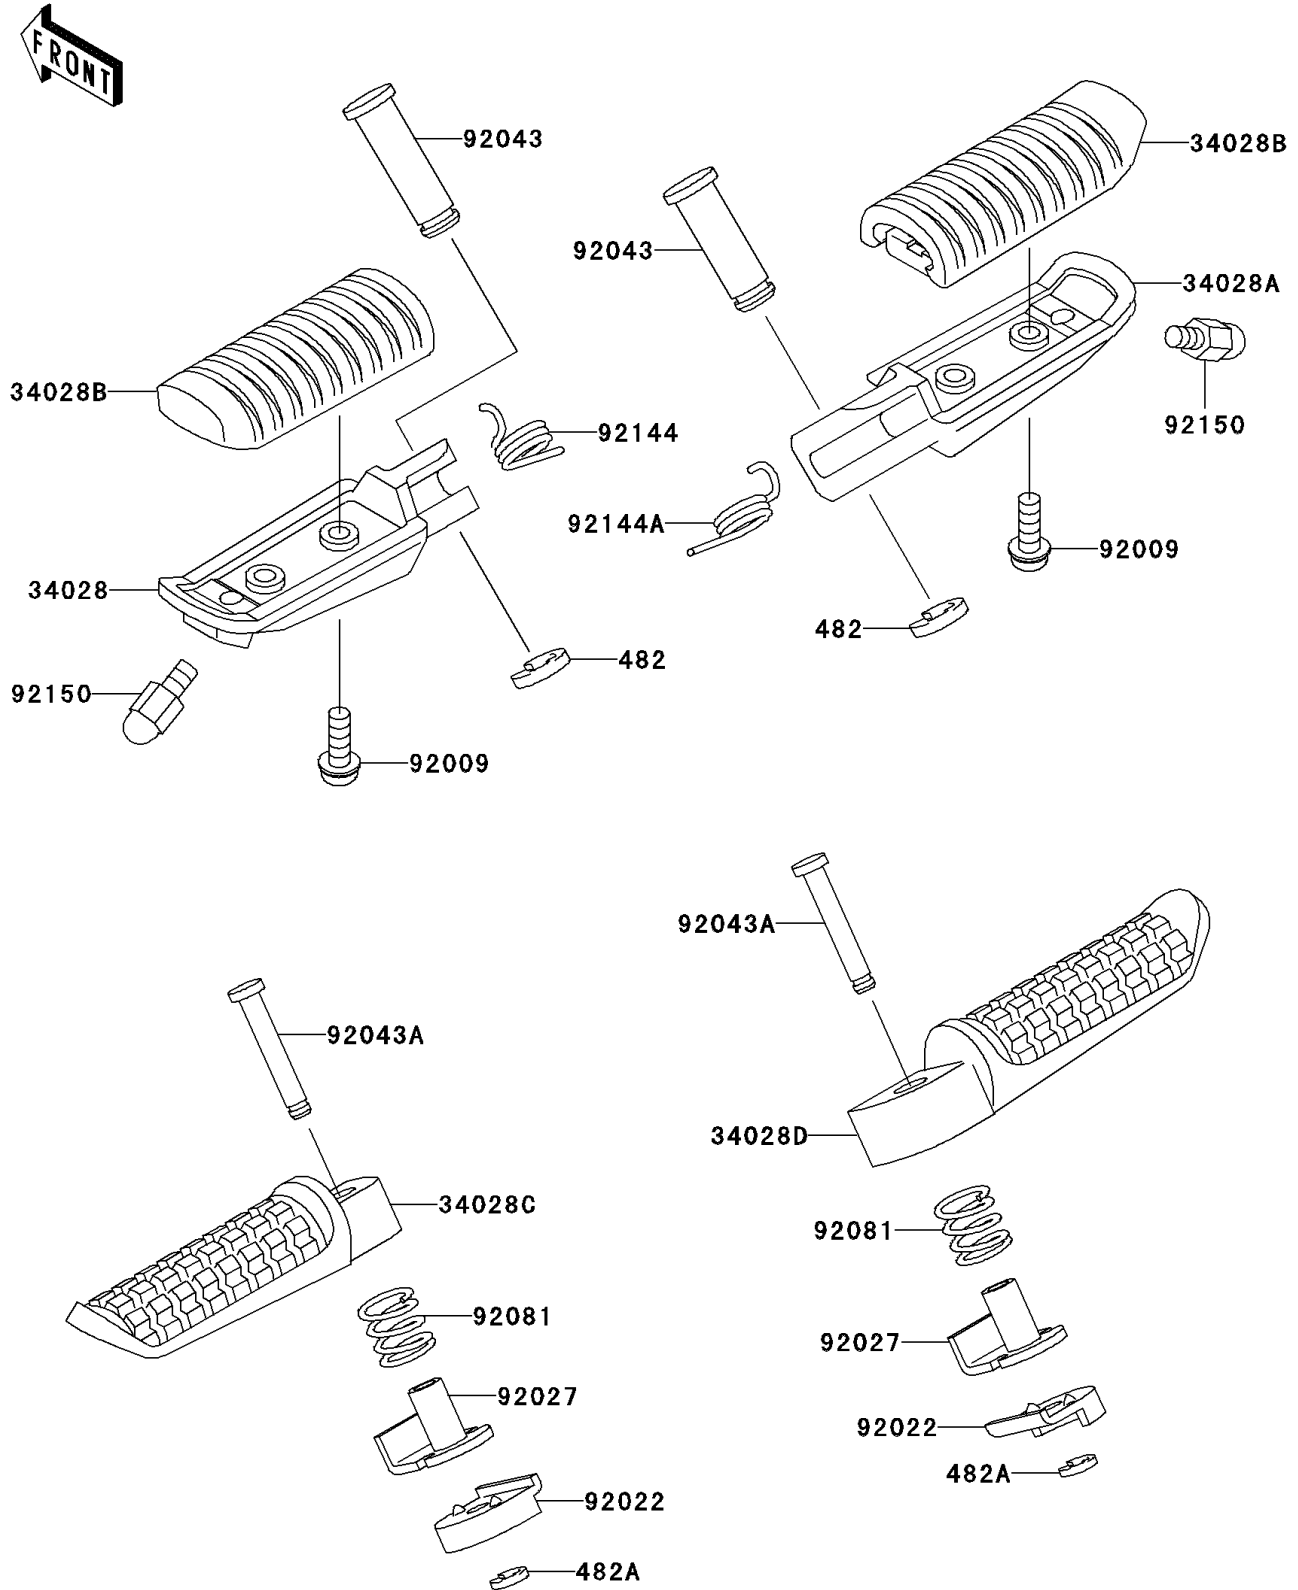

# 2004 ZR-7S (Canada Only) PARTS DIAGRAM

Footrests

F2160

## 2004 ZR-7S (Canada Only) PARTS LIST

### Footrests

ITEM NAME	PART NUMBER	QUANTITY
CIRCLIP-TYPE-E,10MM (Ref # 482)	482L0100	2
CIRCLIP-TYPE-E,5MM (Ref # 482A)	482L5000	2
STEP,FR,LH (Ref # 34028)	34028-1428	1
STEP,FR,RH (Ref # 34028A)	34028-1429	1
STEP,FR,RUBBER (Ref # 34028B)	34028-1430	2
STEP,RR,LH (Ref # 34028C)	34028-1488	1
STEP,RR,RH (Ref # 34028D)	34028-1489	1
SCREW,5X14 (Ref # 92009)	92009-1404	4
WASHER,STEP,RR (Ref # 92022)	92022-1507	2
COLLAR,STEP (Ref # 92027)	92027-1732	2
PIN,12X42.5 (Ref # 92043)	92043-1145	2
PIN,6X40 (Ref # 92043A)	92043-1595	2
SPRING,STEP,RR (Ref # 92081)	92081-1612	2
SPRING,STEP RETURN (Ref # 92144)	92144-1567	1
SPRING,STEP RETURN (Ref # 92144A)	92144-1568	1
BOLT,BANK SENSOR (Ref # 92150)	92150-1114	2