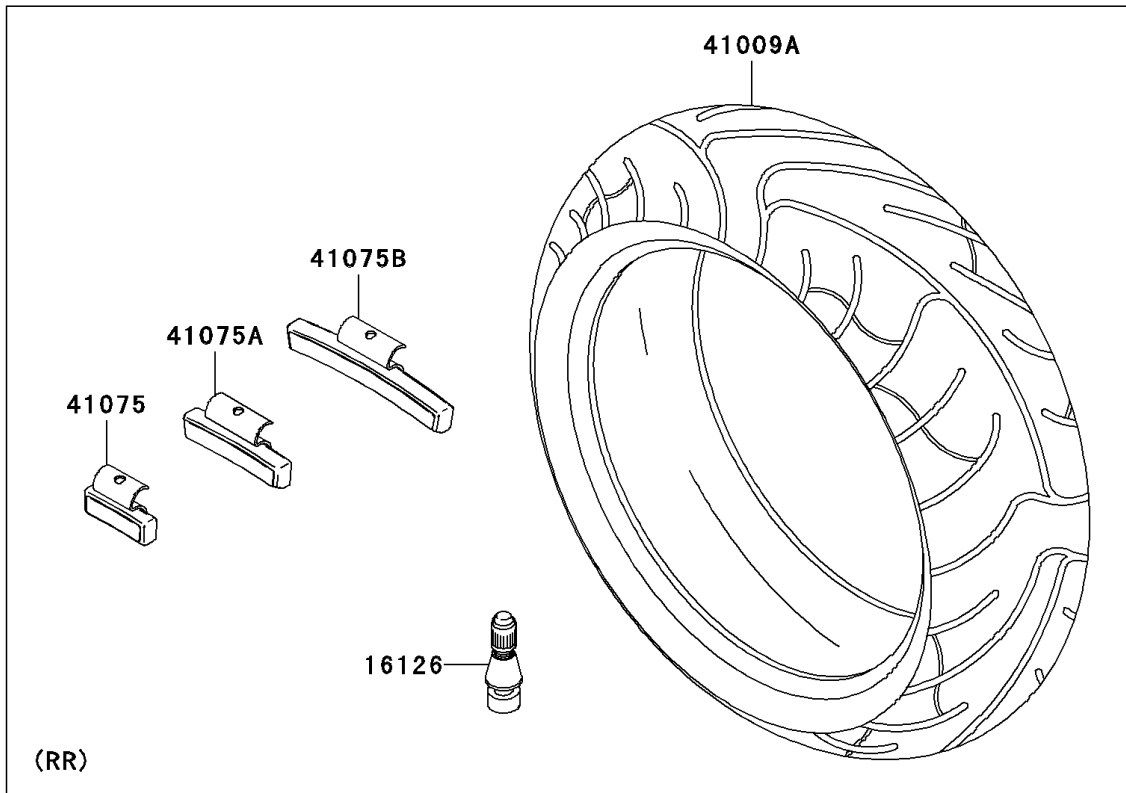

2004 ZR-7S (Canada Only) PARTS DIAGRAM

Tires

F2210

2004 ZR-7S (Canada Only) PARTS LIST

Tires

ITEM NAME	PART NUMBER	QUANTITY
VALVE,TIRE (Ref # 16126)	16126-1140	2
TIRE,FR,120/70ZR17(58W),BT020F (Ref # 41009)	41009-1374	1
TIRE,RR,160/60ZR17(69W),BT020R (Ref # 41009A)	41009-1375	1
BALANCER-WHEEL,10G,SILVER (Ref # 41075)	41075-0014	AR
BALANCER-WHEEL,20G,SILVER (Ref # 41075A)	41075-0015	AR
BALANCER-WHEEL,30G,SILVER (Ref # 41075B)	41075-0016	AR