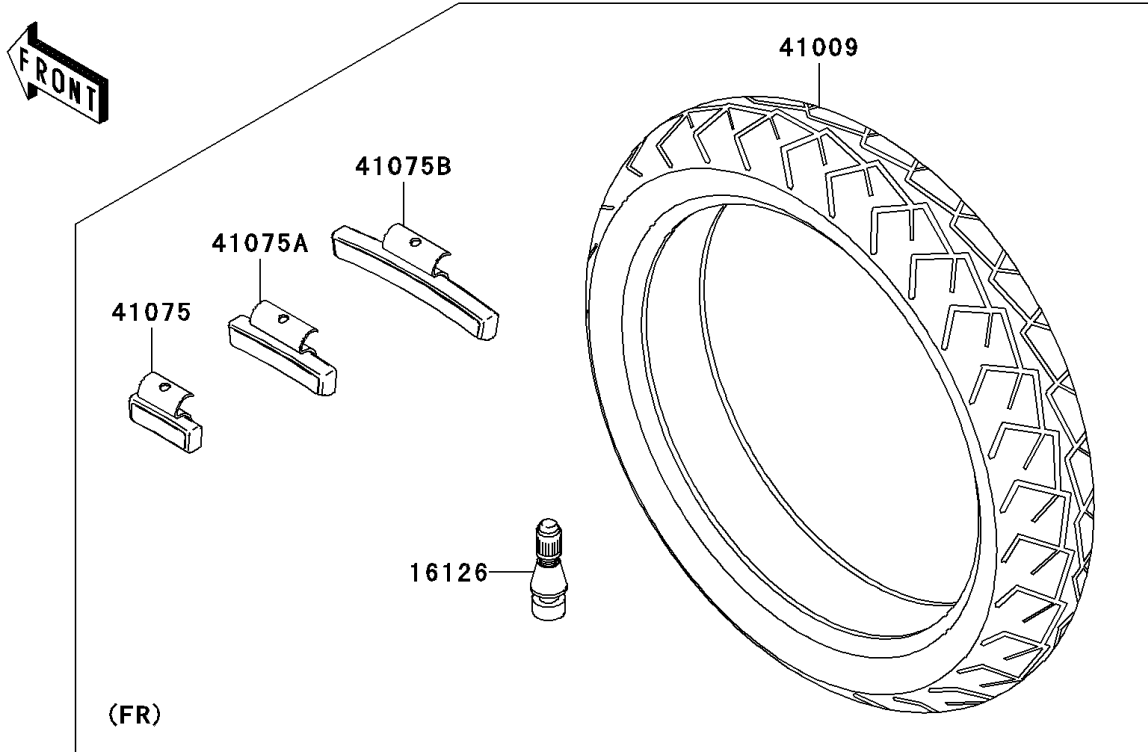

2004 ZR-7S (Canada Only) PARTS DIAGRAM

Tires

F2210

2004 ZR-7S (Canada Only) PARTS LIST

Tires

ITEM NAME	PART NUMBER	QUANTITY
VALVE,TIRE (Ref # 16126)	16126-1140	2
TIRE,FR,120/70ZR17(58W),BT020F (Ref # 41009)	41009-1374	1
TIRE,RR,160/60ZR17(69W),BT020R (Ref # 41009A)	41009-1375	1
BALANCER-WHEEL,10G,SILVER (Ref # 41075)	41075-0014	AR
BALANCER-WHEEL,20G,SILVER (Ref # 41075A)	41075-0015	AR
BALANCER-WHEEL,30G,SILVER (Ref # 41075B)	41075-0016	AR