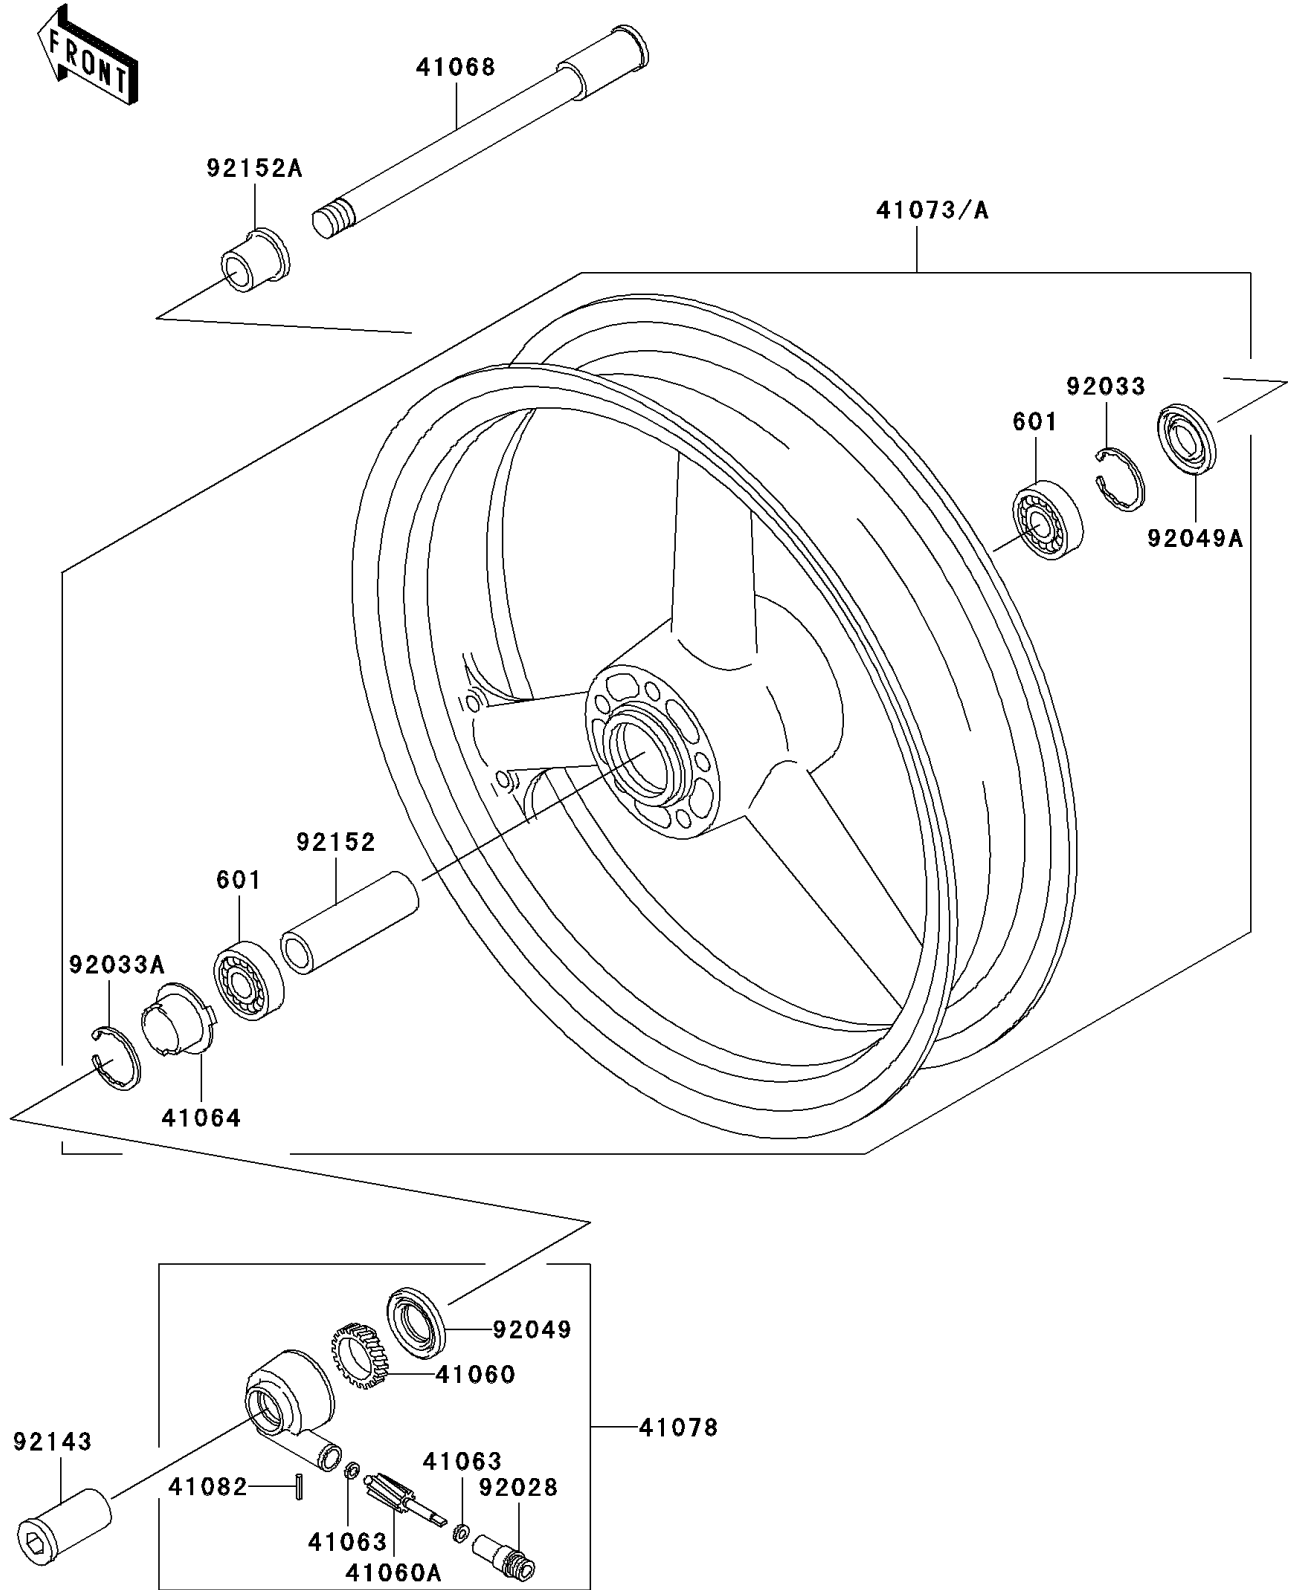

2003 ZR-7S PARTS DIAGRAM

Front Wheel

F2230

2003 ZR-7S PARTS LIST

Front Wheel

ITEM NAME	PART NUMBER	QUANTITY
BEARING-BALL,#6203UUC3 (Ref # 601)	601B6203UU	2
GEAR-METER SCREW,24T (Ref # 41060)	41060-1025	1
GEAR-METER SCREW,9T (Ref # 41060A)	41060-1123	1
WASHER,5.1X9X0.4 (Ref # 41063)	41063-001	2
RECEIVER-SPEEDOMETER (Ref # 41064)	41064-1006	1
AXLE,FR (Ref # 41068)	41068-1255	1
WHEEL-ASSY,FR,BLACK (Ref # 41073A)	41073-1678-R2	1
CASE-ASSY-METER GEAR (Ref # 41078)	41078-1069	1
PIN,SPRING (Ref # 41082)	41082-001	1
BUSHING,SPEEDOMETER (Ref # 92028)	92028-1066	1
RING-SNAP,40MM (Ref # 92033)	92033-1040	1
RING-SNAP,42MM (Ref # 92033A)	92033-1041	1
SEAL-OIL,BJN30427-C3 (Ref # 92049)	92049-1057	1
SEAL-OIL,AG1258AO (Ref # 92049A)	92049-1110	1
COLLAR,FR AXLE NUT,L=42.5 (Ref # 92143)	92143-1206	1
COLLAR,FR HUB,L=81.5 (Ref # 92152)	92152-1159	1
COLLAR,FR AXLE,RH,L=25.5 (Ref # 92152A)	92152-1160	1