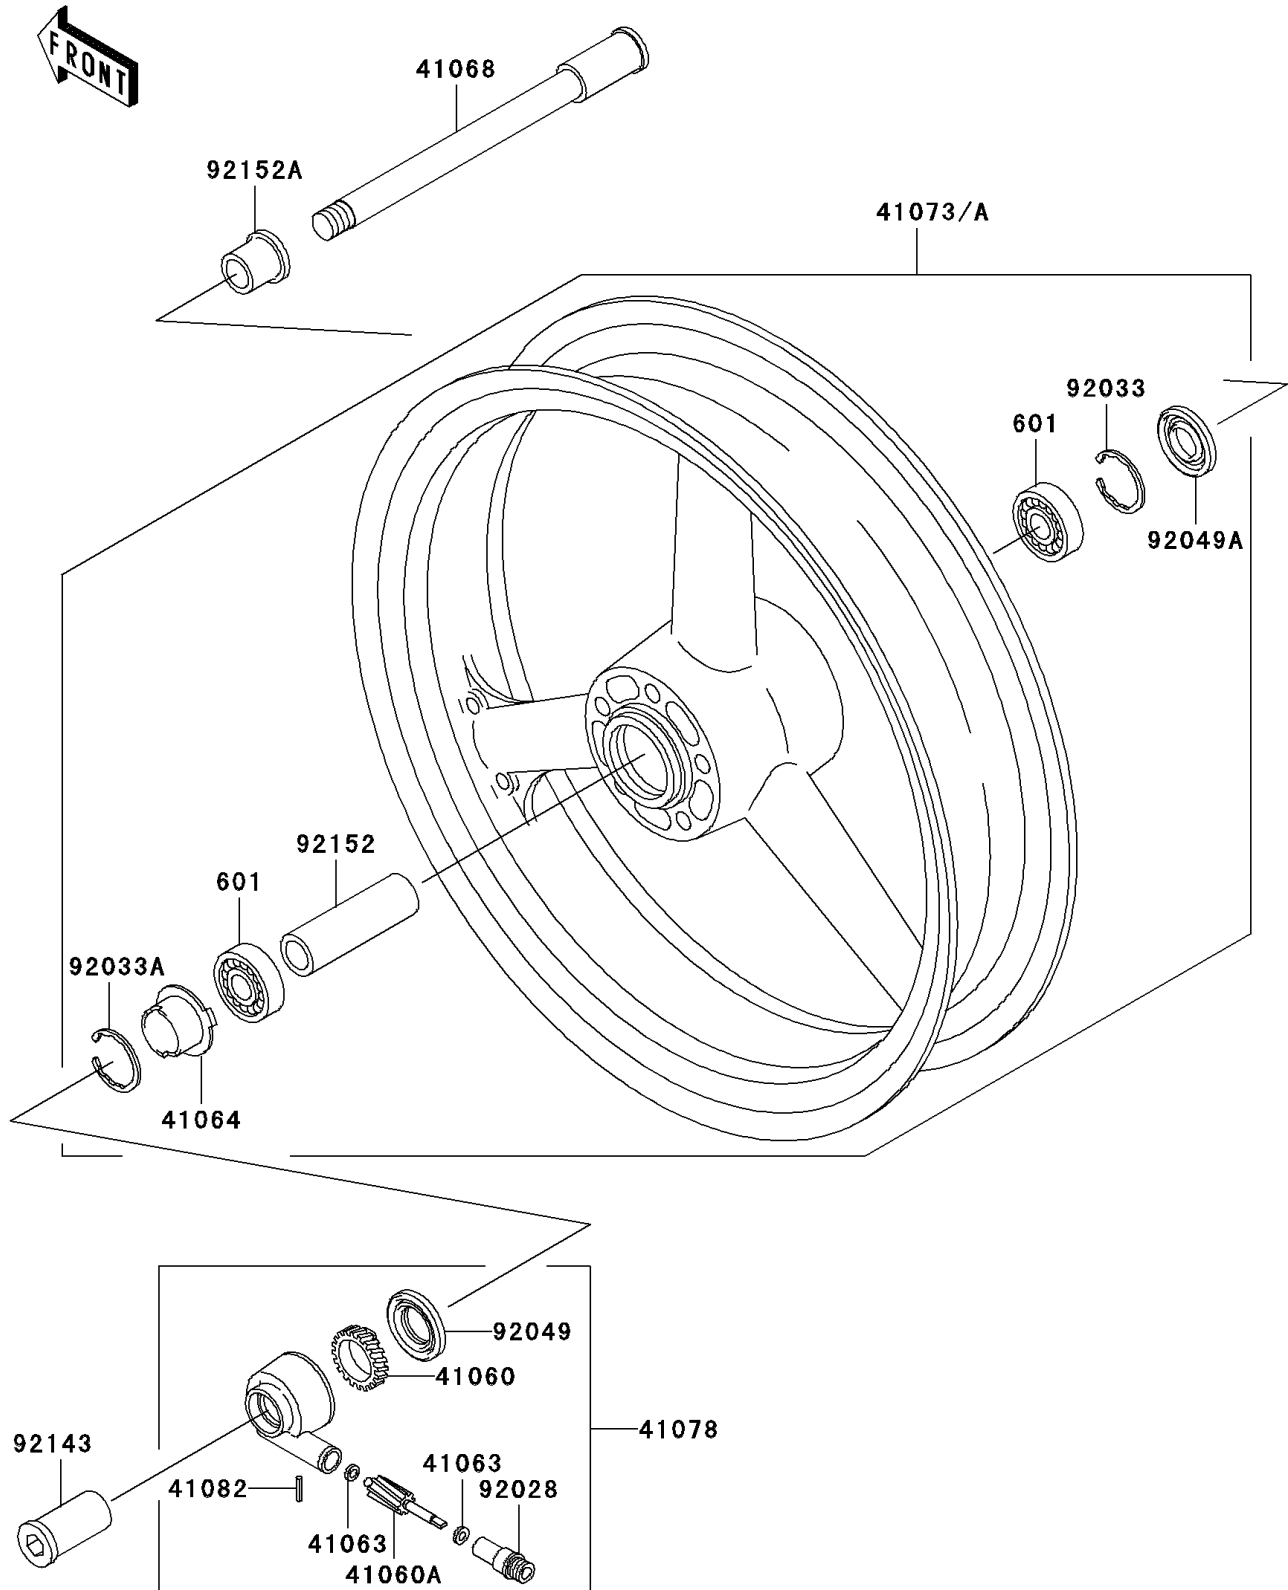

# 2004 ZR-7S (Canada Only) PARTS DIAGRAM

Front Wheel

F2230

## 2004 ZR-7S (Canada Only) PARTS LIST

### Front Wheel

ITEM NAME	PART NUMBER	QUANTITY
BEARING-BALL,#6203UUC3 (Ref # 601)	601B6203UU	2
GEAR-METER SCREW,24T (Ref # 41060)	41060-1025	1
GEAR-METER SCREW,9T (Ref # 41060A)	41060-1123	1
WASHER,5.1X9X0.4 (Ref # 41063)	41063-001	2
RECEIVER-SPEEDOMETER (Ref # 41064)	41064-1006	1
AXLE,FR (Ref # 41068)	41068-1255	1
WHEEL-ASSY,FR,BLACK (Ref # 41073A)	41073-1678-R2	1
CASE-ASSY-METER GEAR (Ref # 41078)	41078-1069	1
PIN,SPRING (Ref # 41082)	41082-001	1
BUSHING,SPEEDOMETER (Ref # 92028)	92028-1066	1
RING-SNAP,40MM (Ref # 92033)	92033-1040	1
RING-SNAP,42MM (Ref # 92033A)	92033-1041	1
SEAL-OIL,BJN30427-C3 (Ref # 92049)	92049-1057	1
SEAL-OIL,AG1258AO (Ref # 92049A)	92049-1110	1
COLLAR,FR AXLE NUT,L=42.5 (Ref # 92143)	92143-1206	1
COLLAR,FR HUB,L=81.5 (Ref # 92152)	92152-1159	1
COLLAR,FR AXLE,RH,L=25.5 (Ref # 92152A)	92152-1160	1