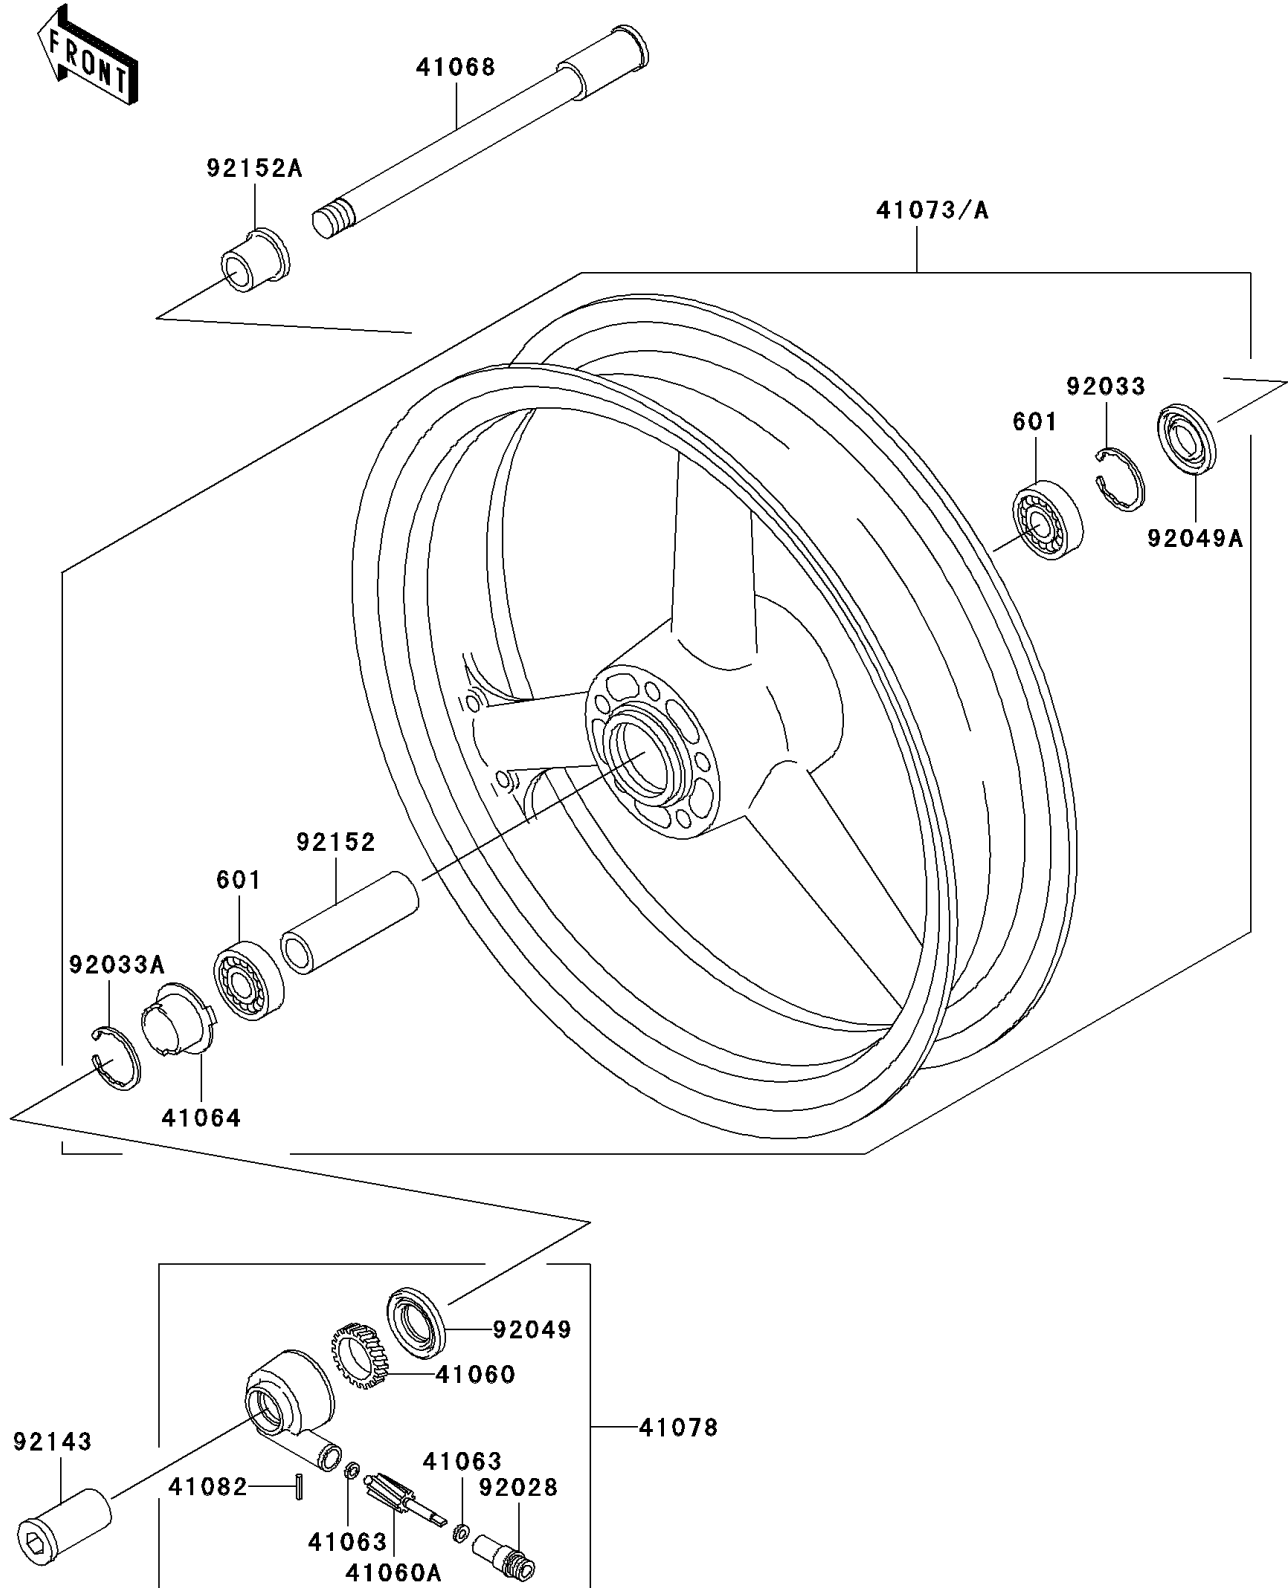

2004 ZR-7S (Canada Only) PARTS DIAGRAM

Front Wheel

F2230

2004 ZR-7S (Canada Only) PARTS LIST

Front Wheel

ITEM NAME	PART NUMBER	QUANTITY
BEARING-BALL,#6203UUC3 (Ref # 601)	601B6203UU	2
GEAR-METER SCREW,24T (Ref # 41060)	41060-1025	1
GEAR-METER SCREW,9T (Ref # 41060A)	41060-1123	1
WASHER,5.1X9X0.4 (Ref # 41063)	41063-001	2
RECEIVER-SPEEDOMETER (Ref # 41064)	41064-1006	1
AXLE,FR (Ref # 41068)	41068-1255	1
WHEEL-ASSY,FR,BLACK (Ref # 41073A)	41073-1678-R2	1
CASE-ASSY-METER GEAR (Ref # 41078)	41078-1069	1
PIN,SPRING (Ref # 41082)	41082-001	1
BUSHING,SPEEDOMETER (Ref # 92028)	92028-1066	1
RING-SNAP,40MM (Ref # 92033)	92033-1040	1
RING-SNAP,42MM (Ref # 92033A)	92033-1041	1
SEAL-OIL,BJN30427-C3 (Ref # 92049)	92049-1057	1
SEAL-OIL,AG1258AO (Ref # 92049A)	92049-1110	1
COLLAR,FR AXLE NUT,L=42.5 (Ref # 92143)	92143-1206	1
COLLAR,FR HUB,L=81.5 (Ref # 92152)	92152-1159	1
COLLAR,FR AXLE,RH,L=25.5 (Ref # 92152A)	92152-1160	1