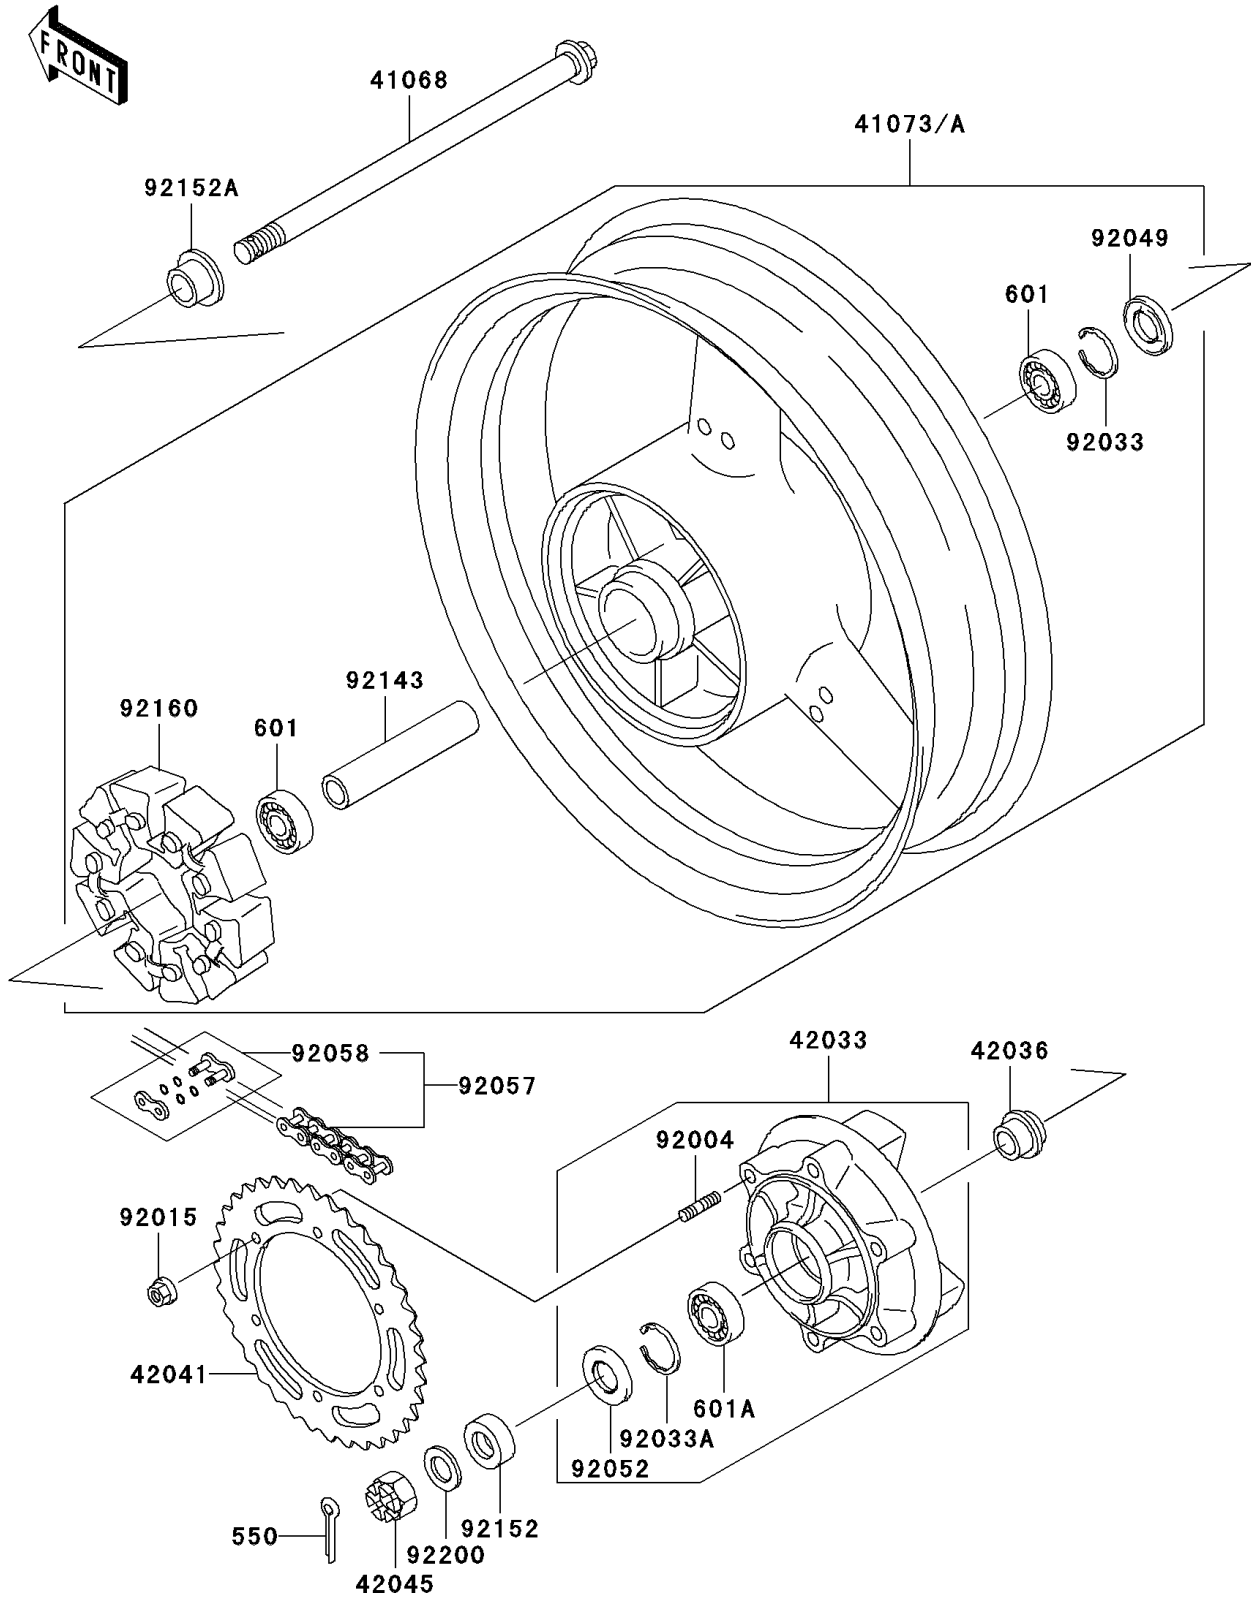

# 2003 ZR-7S PARTS DIAGRAM

Rear Wheel/Chain

F2240

### Rear Wheel/Chain

| ITEM NAME                                | PART NUMBER   | QUANTITY |
|--|---------------|----------|
| PIN-COTTER,4.0X35 (Ref # 550)            | 550D4035      | 1        |
| BEARING-BALL,6204UUC3 (Ref # 601)        | 601B6204UU    | 2        |
| BEARING-BALL,#6205G (Ref # 601A)         | 601B6205G     | 1        |
| AXLE,RR (Ref # 41068)                    | 41068-1414    | 1        |
| WHEEL-ASSY,RR,BLACK (Ref # 41073A)       | 41073-1589-R2 | 1        |
| COUPLING-ASSY,RR HUB (Ref # 42033)       | 42033-1207    | 1        |
| SLEEVE,RR HUB,L=23 (Ref # 42036)         | 42036-1251    | 1        |
| SPROCKET-HUB,38T (Ref # 42041)           | 42041-1520    | 1        |
| NUT,CASTLE,18MM (Ref # 42045)            | 42045-018     | 1        |
| STUD,10X19 (Ref # 92004)                 | 92004-1275    | 6        |
| NUT,FLANGED,10MM (Ref # 92015)           | 92015-1335    | 6        |
| RING-SNAP,47MM (Ref # 92033)             | 92033-1042    | 1        |
| RING-SNAP,52MM (Ref # 92033A)            | 92033-1043    | 1        |
| SEAL-OIL,BJN28475 (Ref # 92049)          | 92049-1056    | 1        |
| SEAL-OIL,TWC35527 (Ref # 92052)          | 92052-006     | 1        |
| CHAIN,DRIVE,EK525MV-XX108L (Ref # 92057) | 92057-1549    | 1        |
| JOINT-CHAIN,DRIVE (Ref # 92058)          | 92058-1106    | 1        |
| COLLAR,RR HUB,L=133 (Ref # 92143)        | 92143-1303    | 1        |
| COLLAR,RR AXLE,LH,L=13 (Ref # 92152)     | 92152-1161    | 1        |
| COLLAR,RR AXLE,RH,L=20 (Ref # 92152A)    | 92152-1162    | 1        |
| DAMPER,SHOCK,RR HUB (Ref # 92160)        | 92160-1524    | 1        |
| WASHER,19X32X2.6 (Ref # 92200)           | 92200-1489    | 1        |