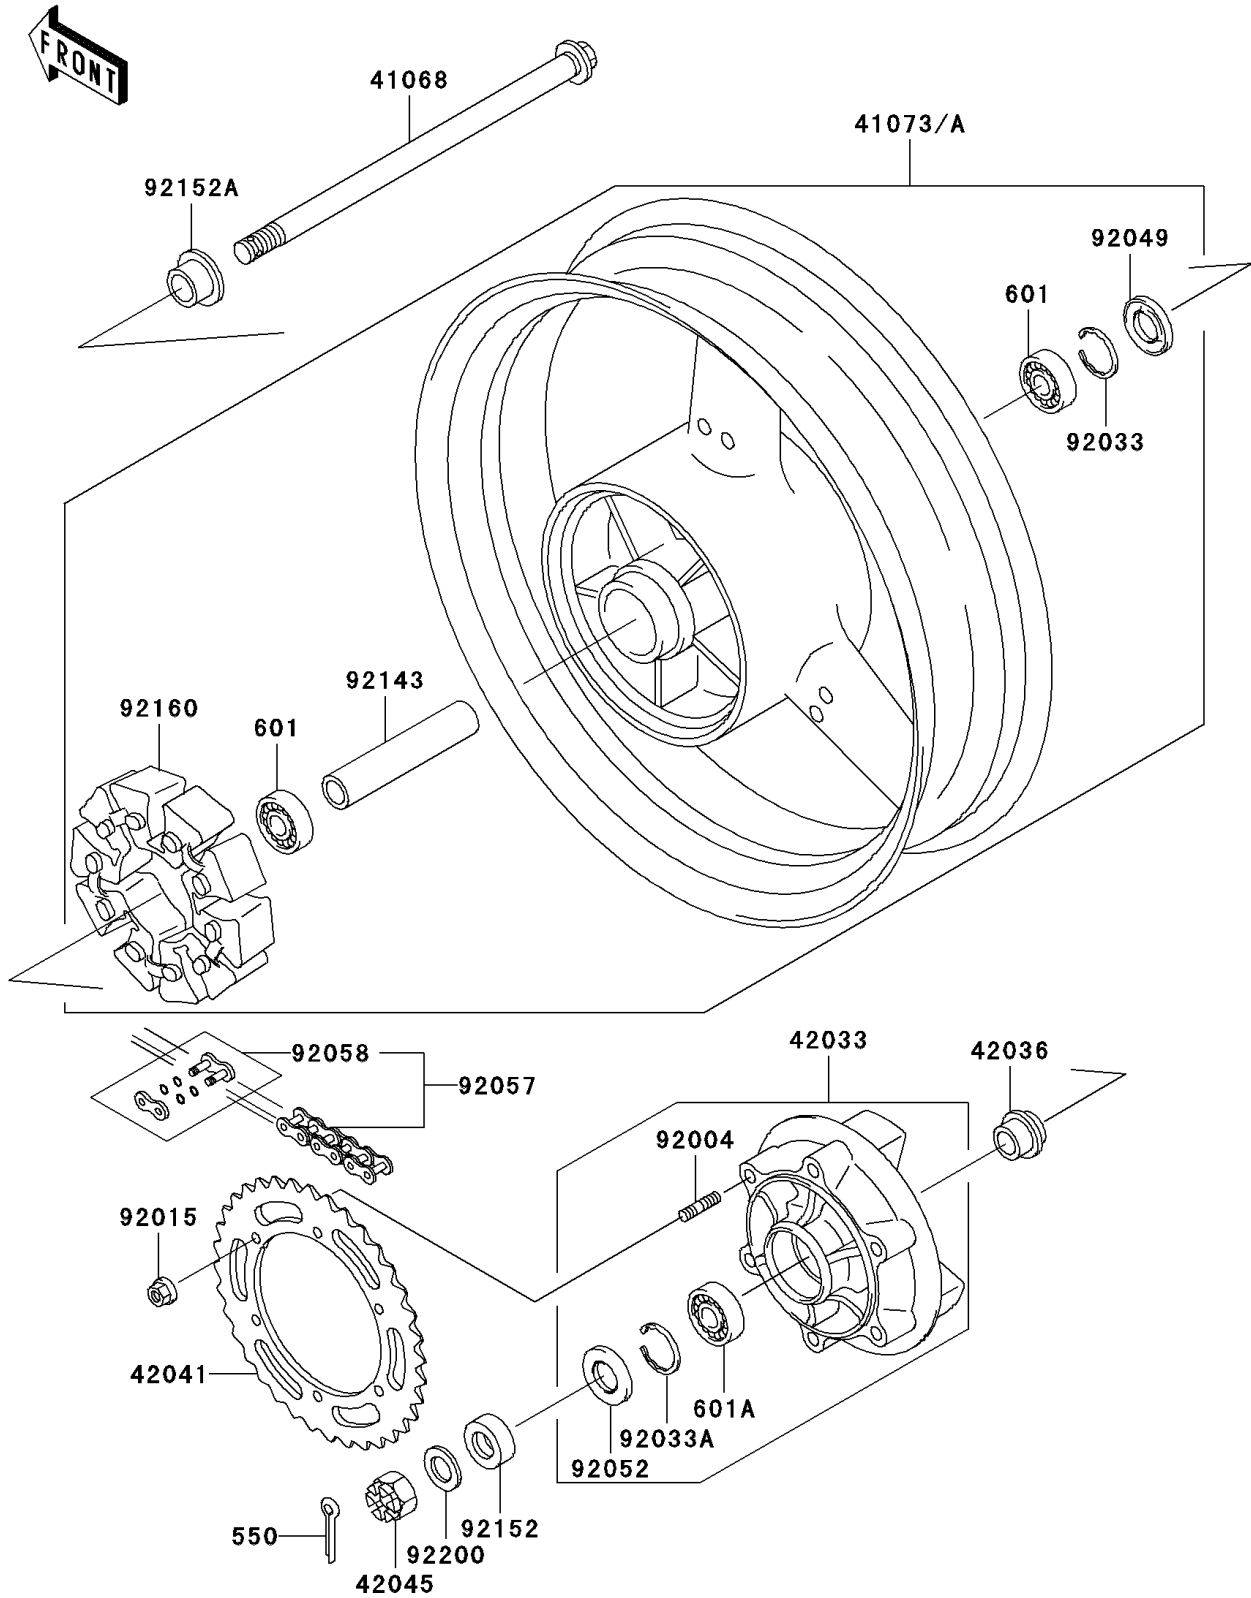

# 2004 ZR-7S (Canada Only) PARTS DIAGRAM

Rear Wheel/Chain

F2240

### Rear Wheel/Chain

ITEM NAME	PART NUMBER	QUANTITY
PIN-COTTER,4.0X35 (Ref # 550)	550D4035	1
BEARING-BALL,6204UUC3 (Ref # 601)	601B6204UU	2
BEARING-BALL,#6205G (Ref # 601A)	601B6205G	1
AXLE,RR (Ref # 41068)	41068-1414	1
WHEEL-ASSY,RR,BLACK (Ref # 41073A)	41073-1589-R2	1
COUPLING-ASSY,RR HUB (Ref # 42033)	42033-1207	1
SLEEVE,RR HUB,L=23 (Ref # 42036)	42036-1251	1
SPROCKET-HUB,38T (Ref # 42041)	42041-1520	1
NUT,CASTLE,18MM (Ref # 42045)	42045-018	1
STUD,10X19 (Ref # 92004)	92004-1275	6
NUT,FLANGED,10MM (Ref # 92015)	92015-1335	6
RING-SNAP,47MM (Ref # 92033)	92033-1042	1
RING-SNAP,52MM (Ref # 92033A)	92033-1043	1
SEAL-OIL,BJN28475 (Ref # 92049)	92049-1056	1
SEAL-OIL,TWC35527 (Ref # 92052)	92052-006	1
CHAIN,DRIVE,EK525MV-XX108L (Ref # 92057)	92057-1549	1
JOINT-CHAIN,DRIVE (Ref # 92058)	92058-1106	1
COLLAR,RR HUB,L=133 (Ref # 92143)	92143-1303	1
COLLAR,RR AXLE,LH,L=13 (Ref # 92152)	92152-1161	1
COLLAR,RR AXLE,RH,L=20 (Ref # 92152A)	92152-1162	1
DAMPER,SHOCK,RR HUB (Ref # 92160)	92160-1524	1
WASHER,19X32X2.6 (Ref # 92200)	92200-1489	1