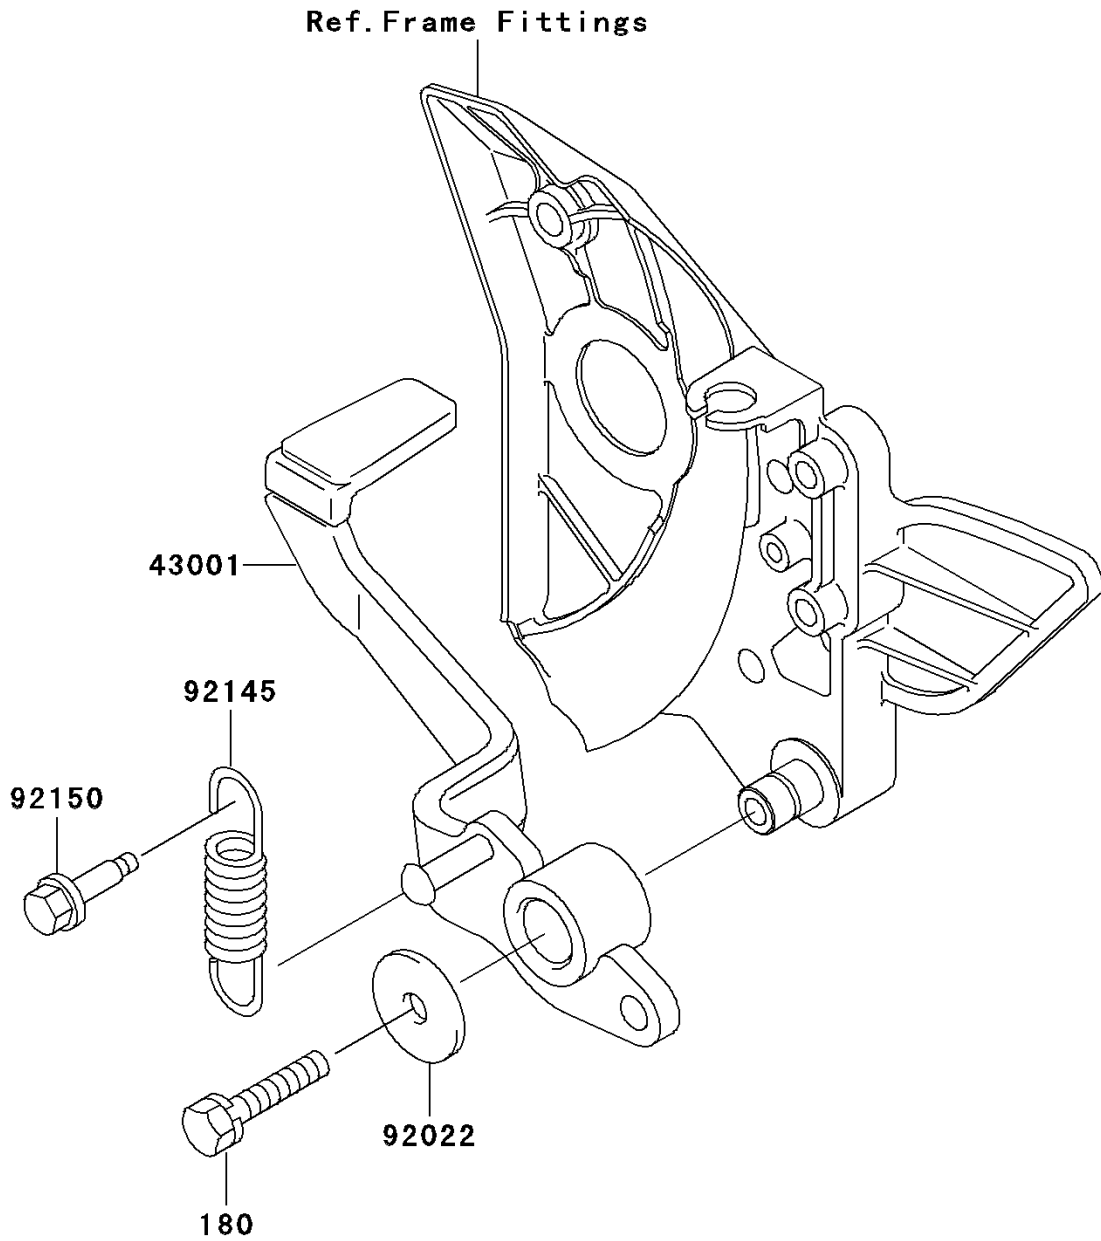

2004 ZR-7S (Canada Only) PARTS DIAGRAM

Brake Pedal/Torque Link

F2260

2004 ZR-7S (Canada Only) PARTS LIST

Brake Pedal/Torque Link

ITEM NAME	PART NUMBER	QUANTITY
BOLT-UPSET-WS (Ref # 180)	180H0614	1
LEVER-BRAKE,PEDAL (Ref # 43001)	43001-1419	1
WASHER,7X28X1.6 (Ref # 92022)	92022-1282	1
SPRING,BRAKE PEDAL RETURN (Ref # 92145)	92145-1090	1
BOLT (Ref # 92150)	92150-1439	1