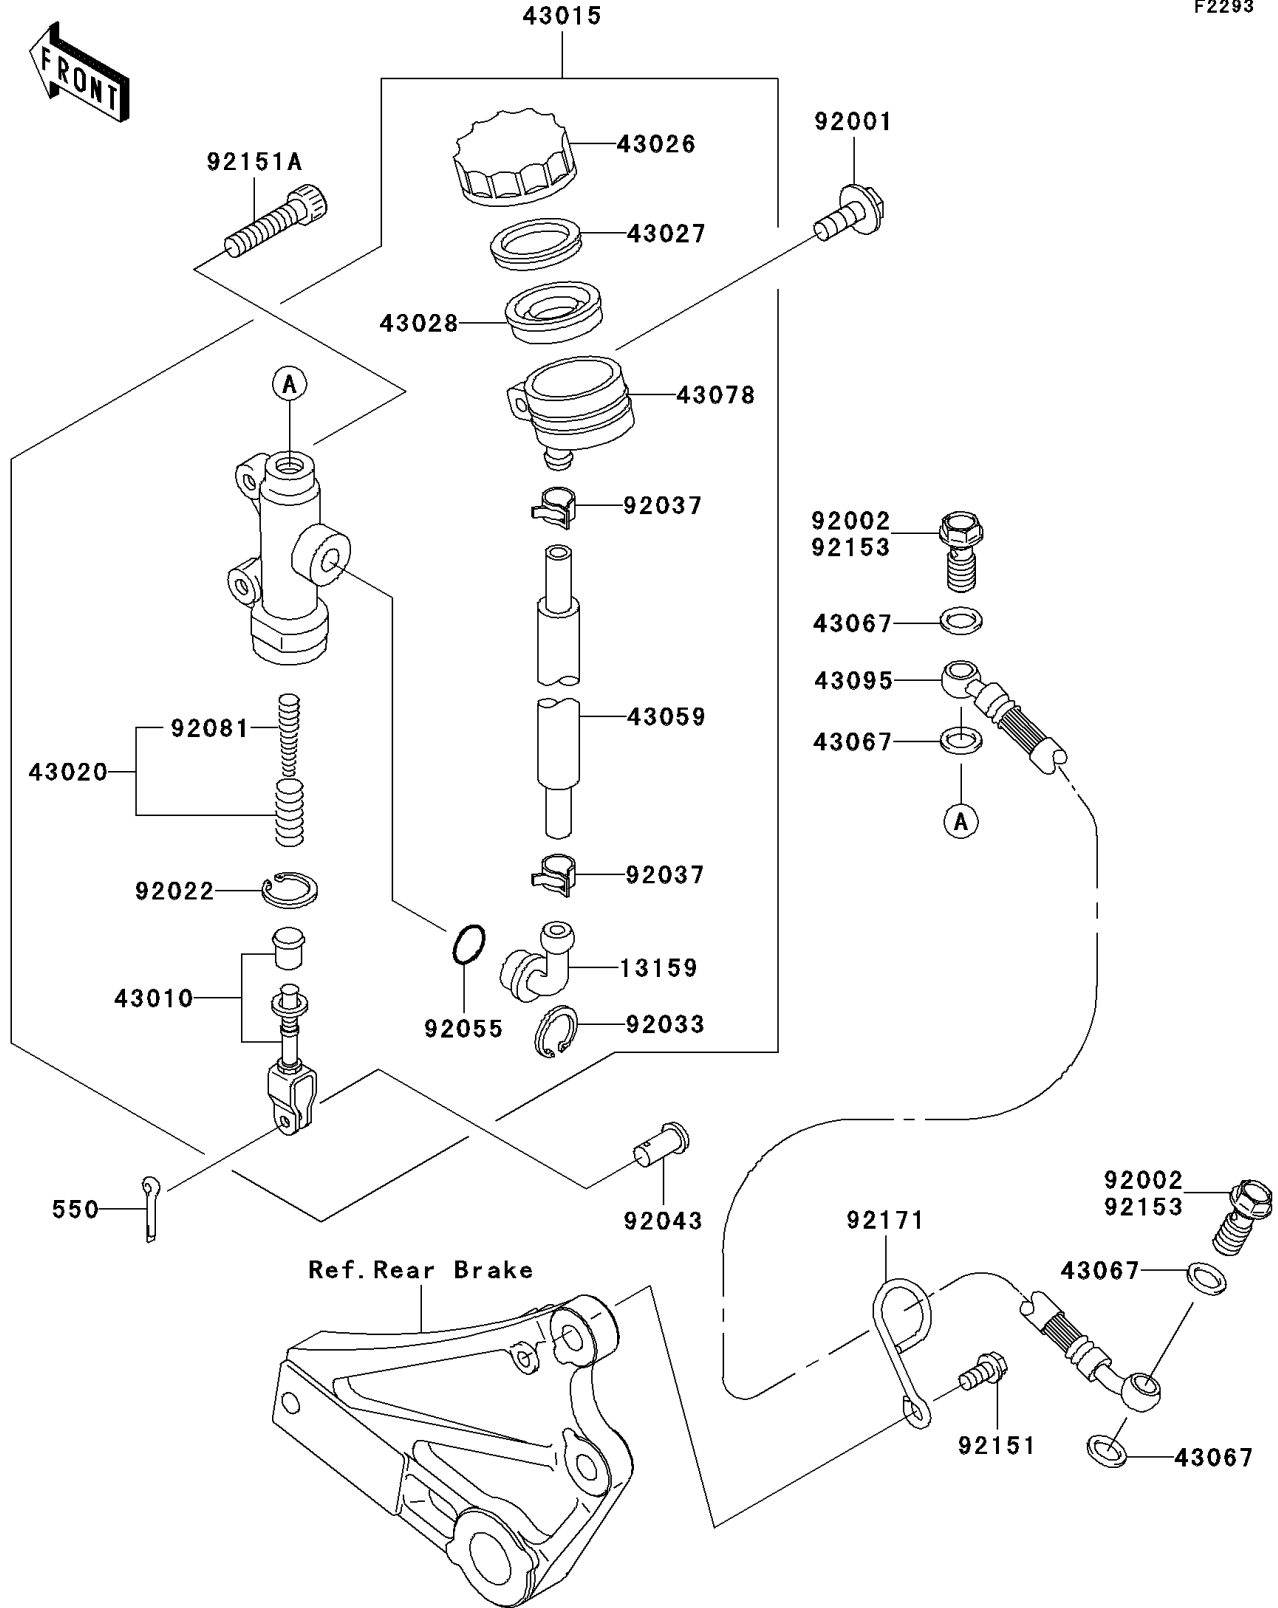

# 2002 ZR-7S PARTS DIAGRAM

## Rear Master Cylinder

F2293

## 2002 ZR-7S PARTS LIST

### Rear Master Cylinder

ITEM NAME	PART NUMBER	QUANTITY
PIN-COTTER,2.0X15 (Ref # 550)	550D2015	1
CONNECTOR,RR MASTER CYLINDER (Ref # 13159)	13159-1052	1
ROD-ASSY-BRAKE (Ref # 43010)	43010-1083	1
CYLINDER-ASSY-MASTER,RR (Ref # 43015)	43015-1645	1
PISTON-COMP-BRAKE (Ref # 43020)	43020-1057	1
CAP-BRAKE (Ref # 43026)	43026-1051	1
PLATE-DIAPHRAGM (Ref # 43027)	43027-1051	1
DIAPHRAGM,MASTER CYLINDER (Ref # 43028)	43028-1057	1
HOSE-BRAKE,RR MASTER CYLINDER (Ref # 43059)	43059-1545	1
WASHER,10.5X15X1.5 (Ref # 43067)	43067-001	4
RESERVOIR,RR MASTER CYLINDER (Ref # 43078)	43078-1165	1
HOSE-BRAKE,RR (Ref # 43095)	43095-1142	1
BOLT,W/P,6X16 (Ref # 92001)	92001-1860	1
BOLT,OIL,L=23 (Ref # 92002)	92002-1907	2
WASHER,CIRCRIP (Ref # 92022)	92022-1601	1
RING-SNAP,20.5MM (Ref # 92033)	92033-1186	1
CLAMP,BRAKE HOSE (Ref # 92037)	92037-1547	2
PIN,8MM (Ref # 92043)	92043-1303	1
RING-O,MASTER CYLINDER (Ref # 92055)	92055-1251	1
SPRING,MASTER CYLINDER (Ref # 92081)	92081-1737	1
BOLT,6X12 (Ref # 92151)	92151-1133	1
BOLT,SOCKET,8X35 (Ref # 92151A)	92151-1535	2
CLAMP,HOSE (Ref # 92171)	92171-1073	1