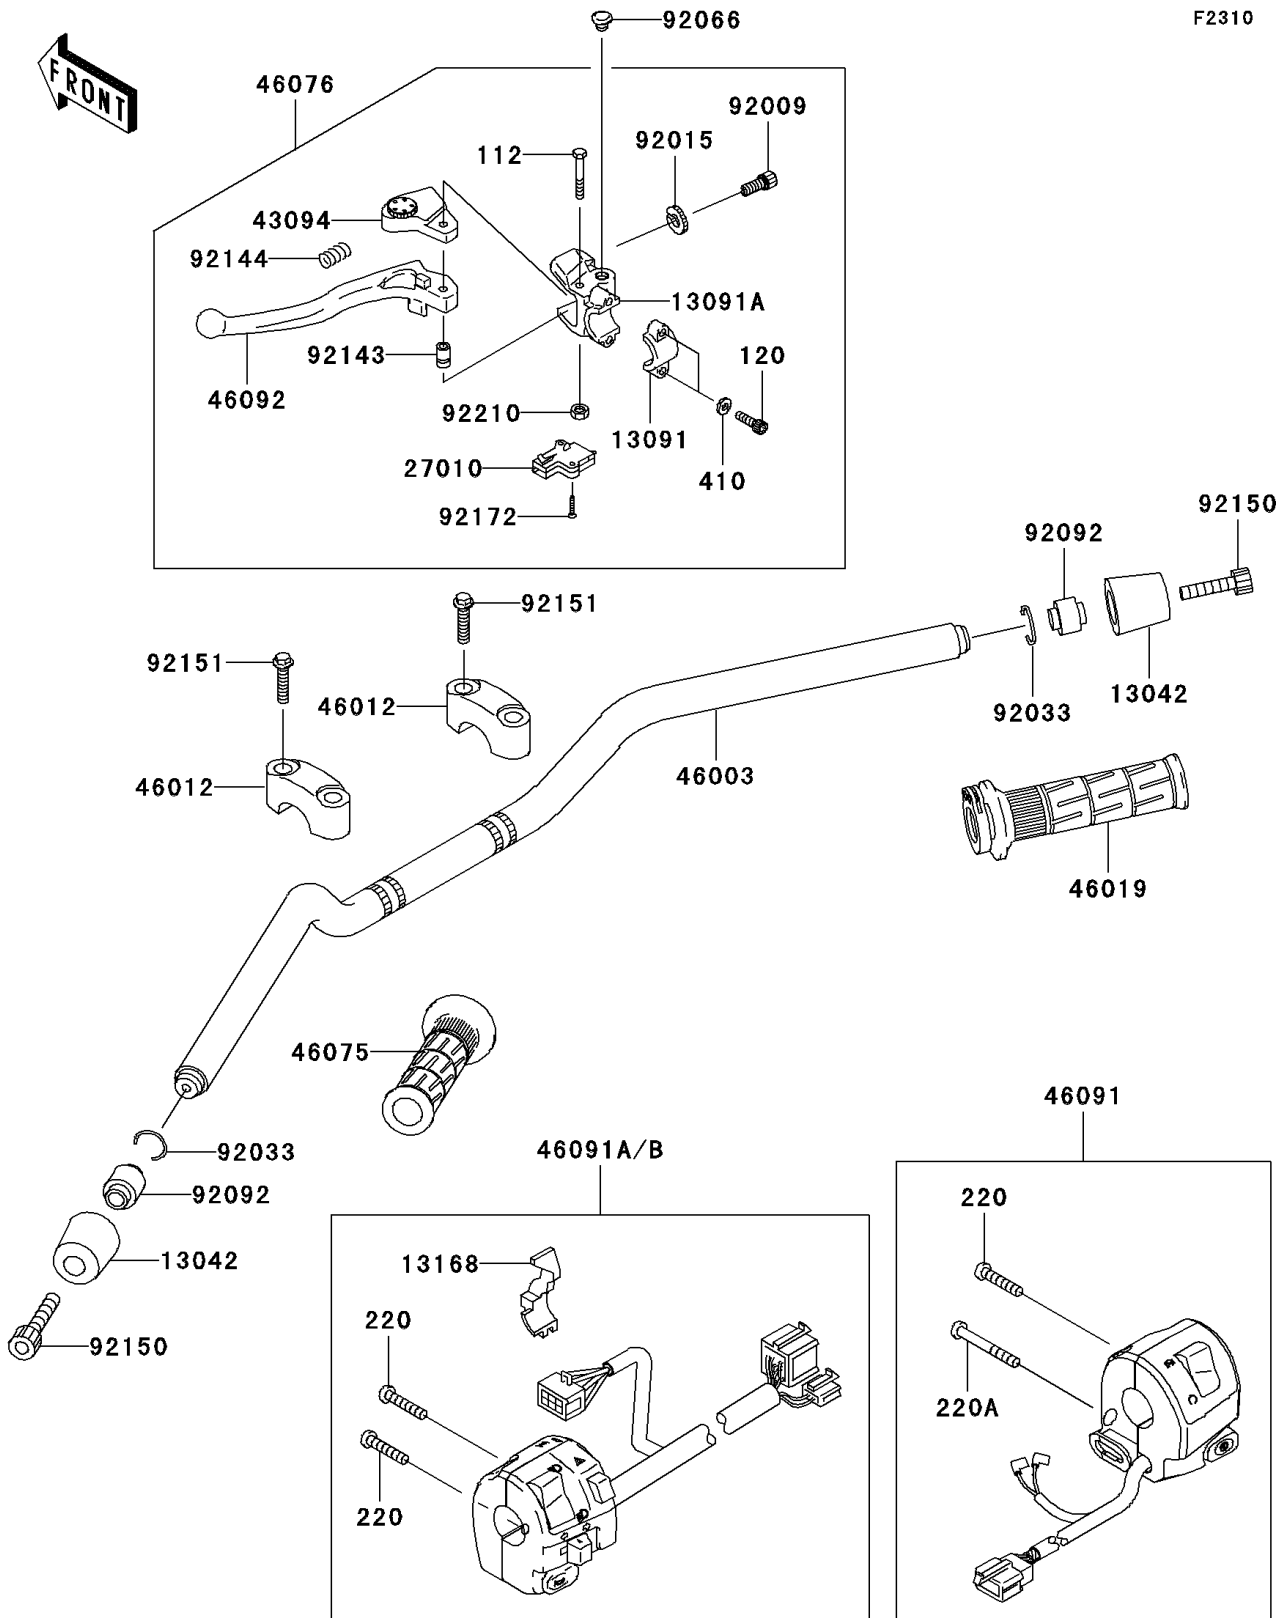

2004 ZR-7S (Canada Only) PARTS DIAGRAM

Handlebar

2004 ZR-7S (Canada Only) PARTS LIST

Handlebar

ITEM NAME	PART NUMBER	QUANTITY
BOLT-UPSET (Ref # 112)	112C0640	1
BOLT-SOCKET (Ref # 120)	120S0620	2
SCREW-PAN-CROS (Ref # 220)	220C0525	3
SCREW-PAN-CROS (Ref # 220A)	220C0540	1
WASHER-PLAIN-SMALL,6MM,BLACK (Ref # 410)	410F0600	2
WEIGHT,HANDLE (Ref # 13042)	13042-1006	2
HOLDER,CLUTCH LEVER (Ref # 13091)	13091-1624	1
HOLDER,CLUTCH LEVER (Ref # 13091A)	13091-1652	1
LEVER,CHOKE (Ref # 13168)	13168-1516	1
SWITCH,CLUTCH,BLACK (Ref # 27010)	27010-1094	1
ADJUSTER,CLUTCH LEVER (Ref # 43094)	43094-1053	1
HANDLE (Ref # 46003)	46003-1561	1
HOLDER-HANDLE,UPP (Ref # 46012)	46012-1295	2
GRIP-ASSY,THROTTLE (Ref # 46019)	46019-0001	1
GRIP,LH (Ref # 46075)	46075-1144	1
LEVER-ASSY-GRIP,CLUTCH (Ref # 46076)	46076-1180	1
HOUSING-ASSY-CONTROL,RH (Ref # 46091)	46091-1672	1
HOUSING-ASSY-CONTROL,LH (Ref # 46091B)	46091-1857	1
LEVER-GRIP,CLUTCH (Ref # 46092)	46092-1162	1
SCREW,CABLE ADJUST,8MM,BLACK (Ref # 92009)	92009-1134	1
NUT,CABLE ADJUST LOCK,8MM,BLK (Ref # 92015)	92015-1197	1
RING-SNAP,OD=22.2 (Ref # 92033)	92033-1102	2
PLUG,9.5X8,POLYETHYLENE (Ref # 92066)	92066-1077	1
BUSHING-RUBBER,HANDLE (Ref # 92092)	92092-1018	2
COLLAR (Ref # 92143)	92143-1379	1
SPRING (Ref # 92144)	92144-1467	1
BOLT,SOCKET,8X30 (Ref # 92150)	92150-1604	2
BOLT,FLANGED,8X35 (Ref # 92151)	92151-1537	4
SCREW,3X16 (Ref # 92172)	92172-0183	2

2004 ZR-7S (Canada Only) PARTS LIST

Handlebar

ITEM NAME	PART NUMBER	QUANTITY
NUT,LOCK,6MM (Ref # 92210)	92210-0006	1