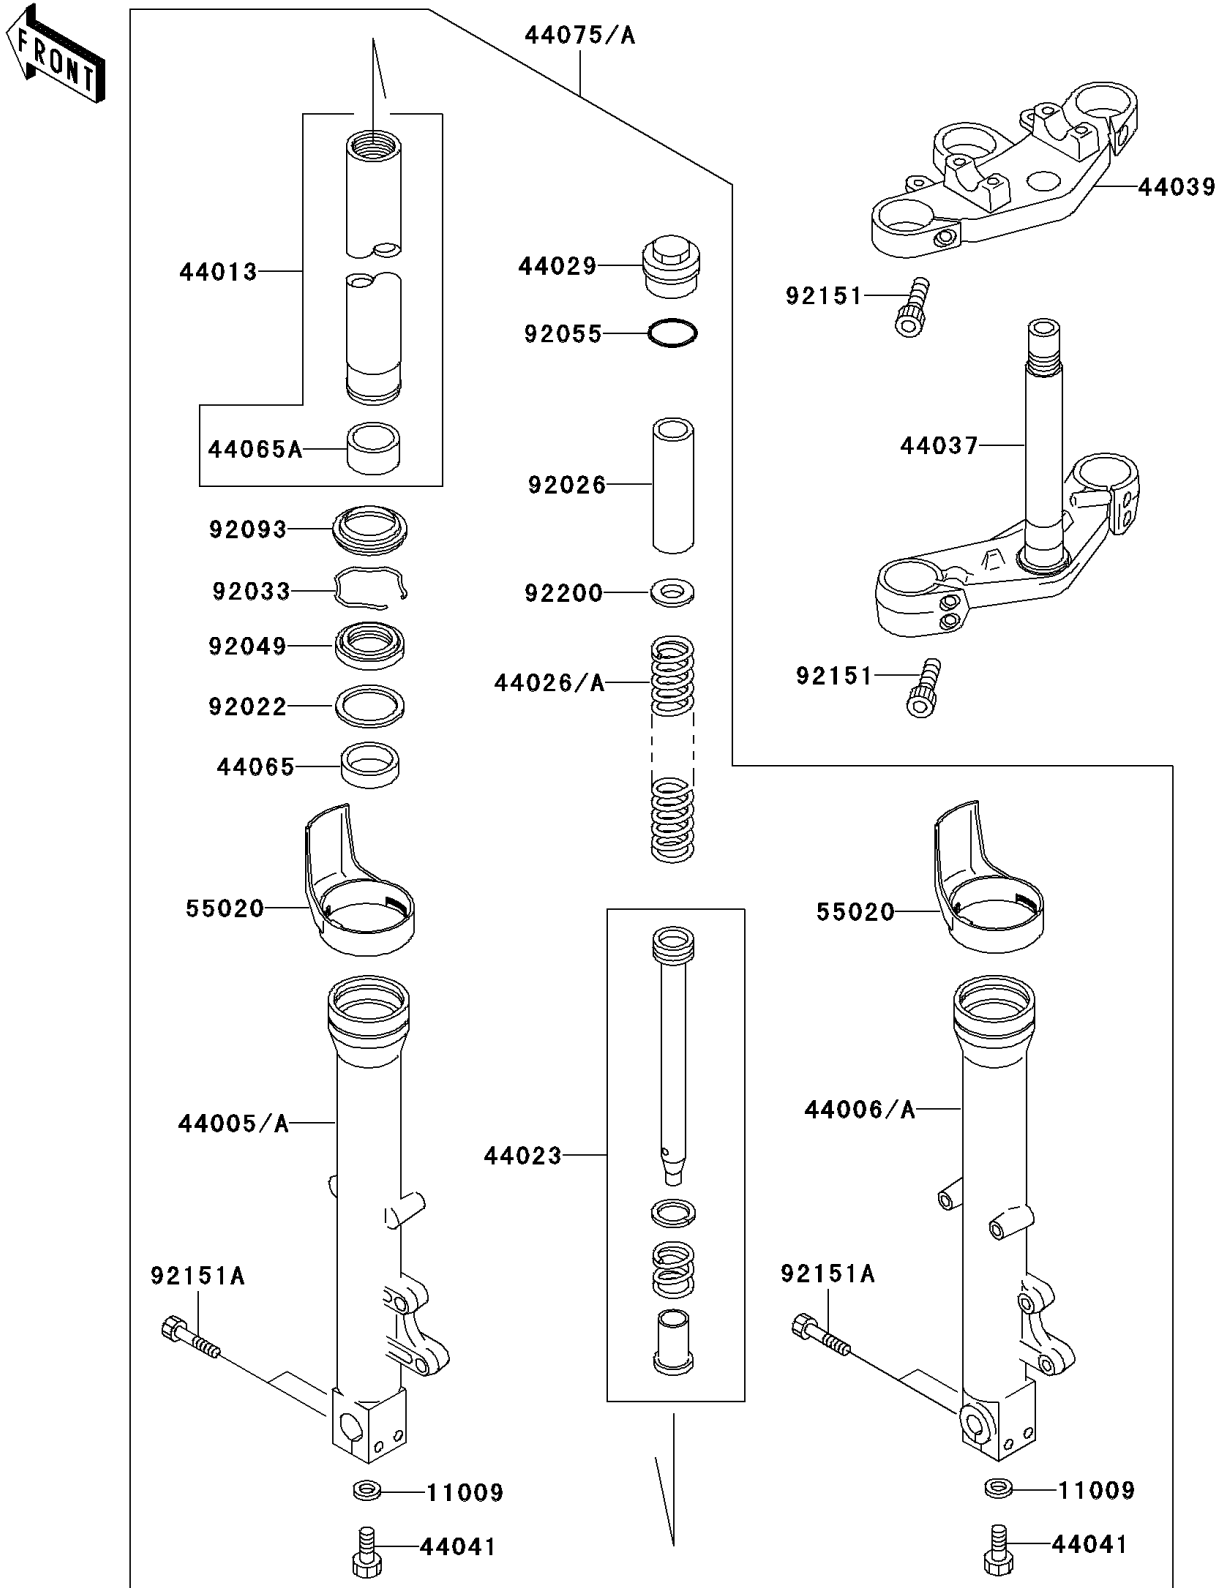

# 2004 ZR-7S (Canada Only) PARTS DIAGRAM

Front Fork

F2340

## 2004 ZR-7S (Canada Only) PARTS LIST

### Front Fork

ITEM NAME	PART NUMBER	QUANTITY
GASKET,PIPE-COMP-SUSP (Ref # 11009)	11009-1325	2
PIPE-LEFT FORK OUTER (Ref # 44005)	44005-0005	1
PIPE-RIGHT FORK OUTER (Ref # 44006)	44006-0005	1
PIPE-FORK INNER (Ref # 44013)	44013-1485	2
CYLINDER-SET-FORK (Ref # 44023)	44023-1150	2
SPRING-FRONT FORK (Ref # 44026)	44026-0018	2
SEAT-FORK SPRING (Ref # 44029)	44029-1147	2
HOLDER-FORK UNDER (Ref # 44037)	44037-1392	1
HOLDER-FORK UPPER (Ref # 44039)	44039-1296	1
BOLT,SOCKET,FORK CYLINDER (Ref # 44041)	44041-040	2
BUSHING-FRONT FORK,OUTER TUBE (Ref # 44065)	44065-1115	2
BUSHING-FRONT FORK,INNER PIPE (Ref # 44065A)	44065-1128	2
DAMPER-SET-FORK (Ref # 44075)	44075-0007	1
GUARD,FORK (Ref # 55020)	55020-1691	2
WASHER,FORK OUTER TUBE (Ref # 92022)	92022-1298	2
SPACER (Ref # 92026)	92026-1589	2
RING-SNAP (Ref # 92033)	92033-1036	2
SEAL-OIL,FORK OUTER TUBE (Ref # 92049)	92049-1494	2
RING-O (Ref # 92055)	92055-1321	2
SEAL,FORK OUTER TUBE (Ref # 92093)	92093-1472	2
BOLT,SOCKET,8X25 (Ref # 92151)	92151-1270	6
BOLT,SOCKET,8X40 (Ref # 92151A)	92151-1376	4
WASHER (Ref # 92200)	92200-1467	2