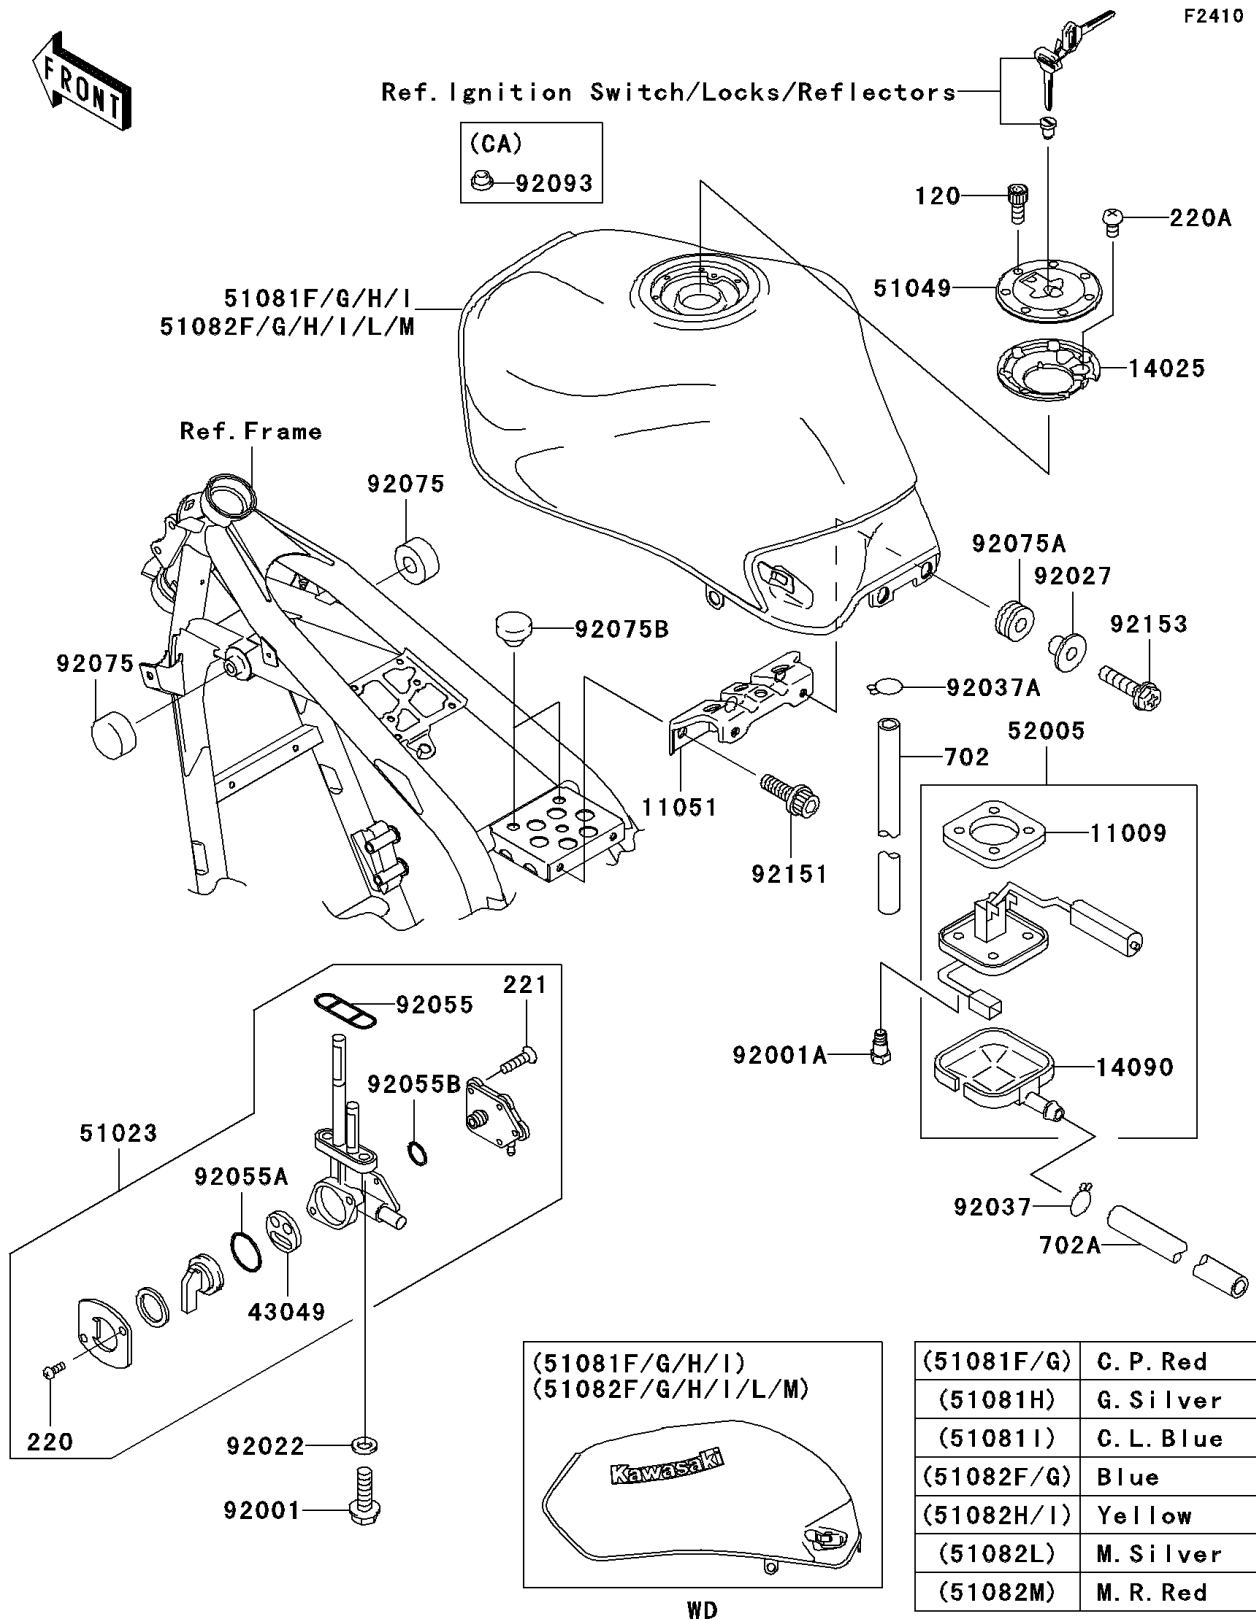

# 2003 ZR-7S PARTS DIAGRAM

Fuel Tank

## 2003 ZR-7S PARTS LIST

### Fuel Tank

ITEM NAME	PART NUMBER	QUANTITY
GASKET,FUEL GAUGE (Ref # 11009)	11009-1656	1
BRACKET,FUEL TANK (Ref # 11051)	11051-1477	1
COVER,TANK CAP (Ref # 14025)	14025-1913	1
COVER,FUEL GAUGE (Ref # 14090)	14090-1624	1
PACKING,TAP VALVE (Ref # 43049)	43049-1091	1
TAP-ASSY,FUEL (Ref # 51023)	51023-1268	1
CAP-TANK,FUEL (Ref # 51049)	51049-1130	1
GAUGE,FUEL (Ref # 52005)	52005-1130	1
BOLT,6X20 (Ref # 92001)	92001-1091	2
BOLT,FUEL GAUGE (Ref # 92001A)	92001-1705	4
WASHER,6.2X11X1.5 (Ref # 92022)	92022-183	2
COLLAR,L=13.1 (Ref # 92027)	92027-251	2
CLAMP,TUBE (Ref # 92037)	92037-147	1
CLAMP (Ref # 92037A)	92037-1712	1
RING-O,FUEL TAP PACKING (Ref # 92055)	92055-1112	1
RING-O,TAP LEVER (Ref # 92055A)	92055-1419	1
RING-O (Ref # 92055B)	92055-1664	1
DAMPER,FUEL TANK (Ref # 92075)	92075-101	2
DAMPER (Ref # 92075A)	92075-1690	2
BOLT-SOCKET (Ref # 120)	120S0512	7
SCREW-PAN-CROS (Ref # 220)	220B0308	2
SCREW-PAN-CROSS (Ref # 220A)	220F0508	1
SCREW-CSK-CROS,4X14 (Ref # 221)	221B0414	5
TUBE-RUBBER,7X10X550 (Ref # 702)	702A07550	1
TUBE-RUBBER,7X10X800 (Ref # 702A)	702A07800	1
DAMPER (Ref # 92075B)	92075-1737	2
BOLT,SOCKET,8X12 (Ref # 92151)	92151-1592	2
BOLT,FLANGED,6X25 (Ref # 92153)	92153-0514	2
TANK-COMP-FUEL,C.L.BLUE (Ref # 51081I)	51081-5442-E1	1

### Fuel Tank

ITEM NAME	PART NUMBER	QUANTITY
TANK-COMP-FUEL,P.C.YELLOW (Ref # 51082H)	51082-5306-1B	1
TANK-COMP-FUEL,P.C.YELLOW (Ref # 51082I)	51082-5307-1B	1
TANK-COMP-FUEL,M.R.RED (Ref # 51082M)	51082-5483-468	1
SEAL,FUEL TANK CAP (Ref # 92093)	92093-1030	1