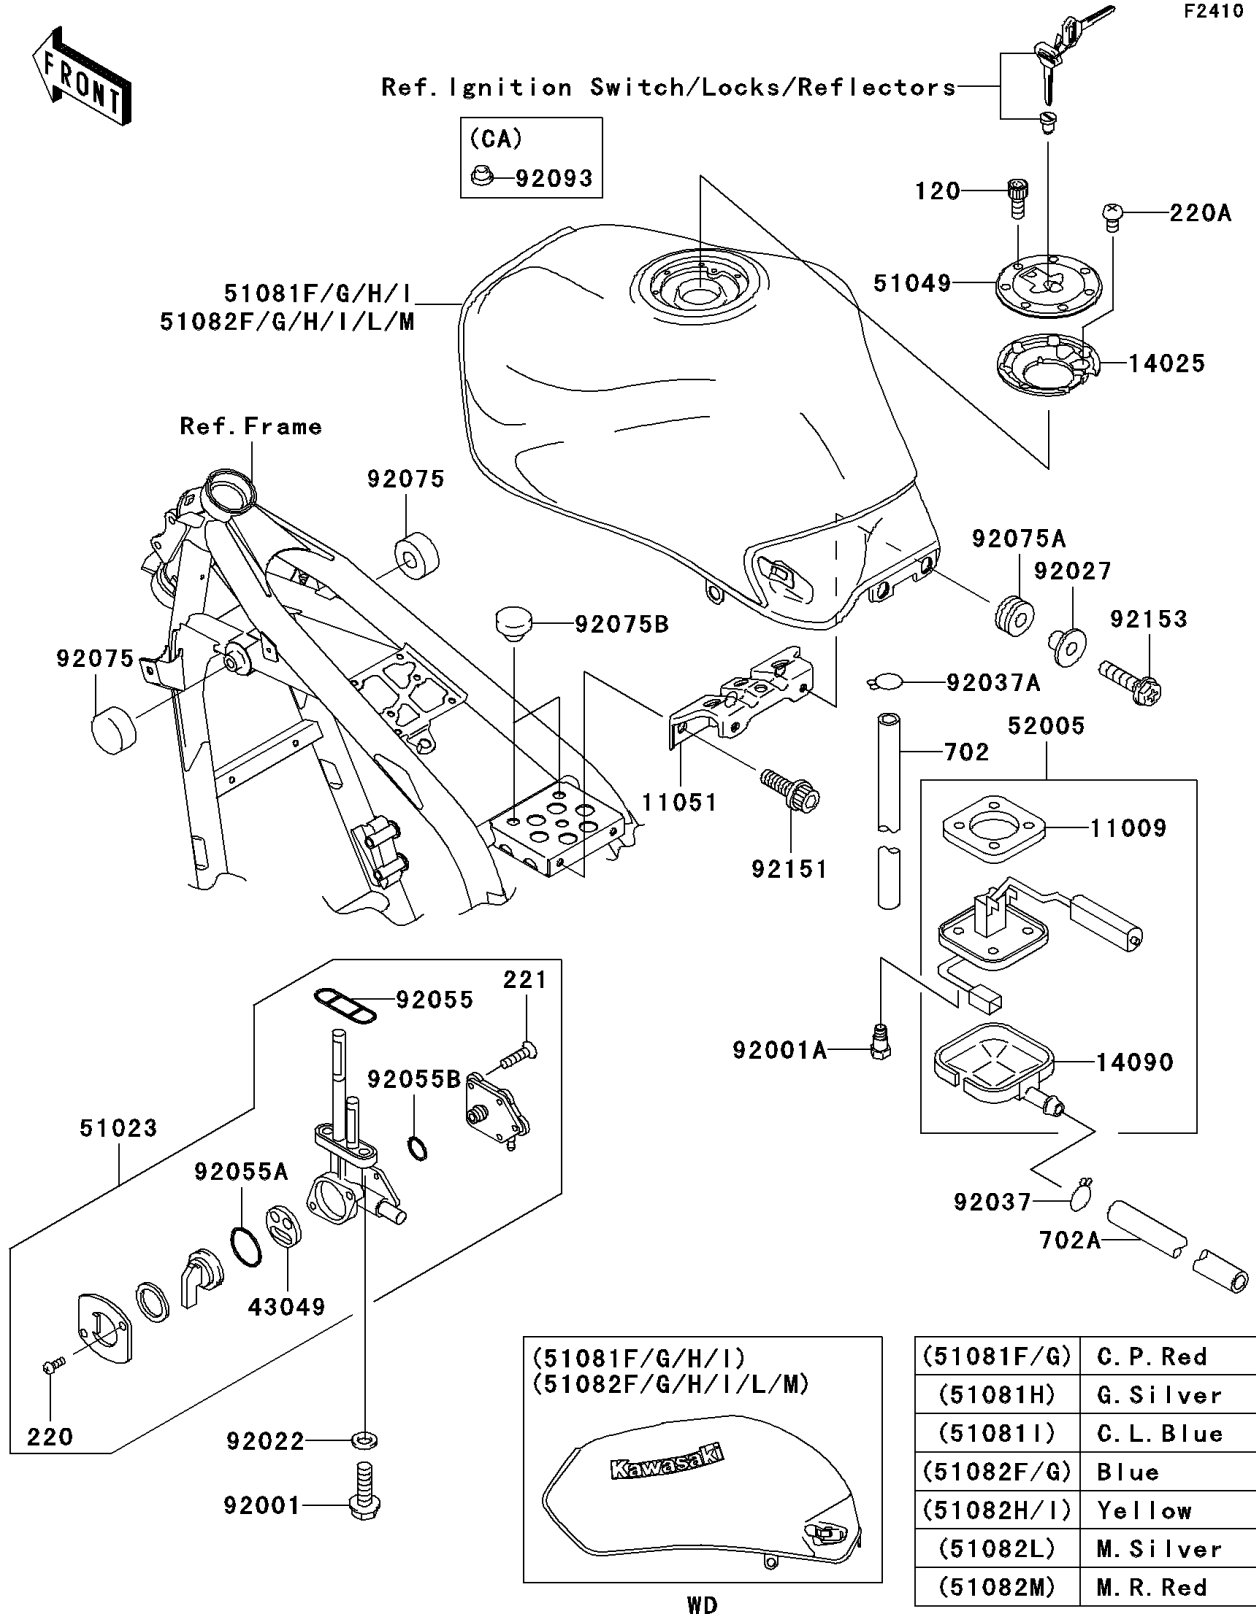

# 2004 ZR-7S (Canada Only) PARTS DIAGRAM

Fuel Tank

## 2004 ZR-7S (Canada Only) PARTS LIST

### Fuel Tank

ITEM NAME	PART NUMBER	QUANTITY
GASKET,FUEL GAUGE (Ref # 11009)	11009-1656	1
BRACKET,FUEL TANK (Ref # 11051)	11051-1477	1
COVER,TANK CAP (Ref # 14025)	14025-1913	1
COVER,FUEL GAUGE (Ref # 14090)	14090-1624	1
PACKING,TAP VALVE (Ref # 43049)	43049-1091	1
TAP-ASSY,FUEL (Ref # 51023)	51023-1268	1
CAP-TANK,FUEL (Ref # 51049)	51049-1130	1
TANK-COMP-FUEL,C.L.BLUE (Ref # 51081I)	51081-5442-E1	1
TANK-COMP-FUEL,M.SILVER (Ref # 51082L)	51082-5482-473	1
TANK-COMP-FUEL,M.R.RED (Ref # 51082M)	51082-5483-468	1
GAUGE,FUEL (Ref # 52005)	52005-1130	1
BOLT,6X20 (Ref # 92001)	92001-1091	2
BOLT,FUEL GAUGE (Ref # 92001A)	92001-1705	4
WASHER,6.2X11X1.5 (Ref # 92022)	92022-183	2
COLLAR,L=13.1 (Ref # 92027)	92027-251	2
CLAMP,TUBE (Ref # 92037)	92037-147	1
CLAMP (Ref # 92037A)	92037-1712	1
RING-O,FUEL TAP PACKING (Ref # 92055)	92055-1112	1
RING-O,TAP LEVER (Ref # 92055A)	92055-1419	1
RING-O (Ref # 92055B)	92055-1664	1
DAMPER,FUEL TANK (Ref # 92075)	92075-101	2
DAMPER (Ref # 92075A)	92075-1690	2
BOLT-SOCKET (Ref # 120)	120S0512	7
SCREW-PAN-CROS (Ref # 220)	220B0308	2
SCREW-PAN-CROSS (Ref # 220A)	220F0508	1
SCREW-CSK-CROS,4X14 (Ref # 221)	221B0414	5
TUBE-RUBBER,7X10X550 (Ref # 702)	702A07550	1
TUBE-RUBBER,7X10X800 (Ref # 702A)	702A07800	1
DAMPER (Ref # 92075B)	92075-1737	2

### Fuel Tank

ITEM NAME	PART NUMBER	QUANTITY
BOLT,SOCKET,8X12 (Ref # 92151)	92151-1592	2
BOLT,FLANGED,6X25 (Ref # 92153)	92153-0514	2