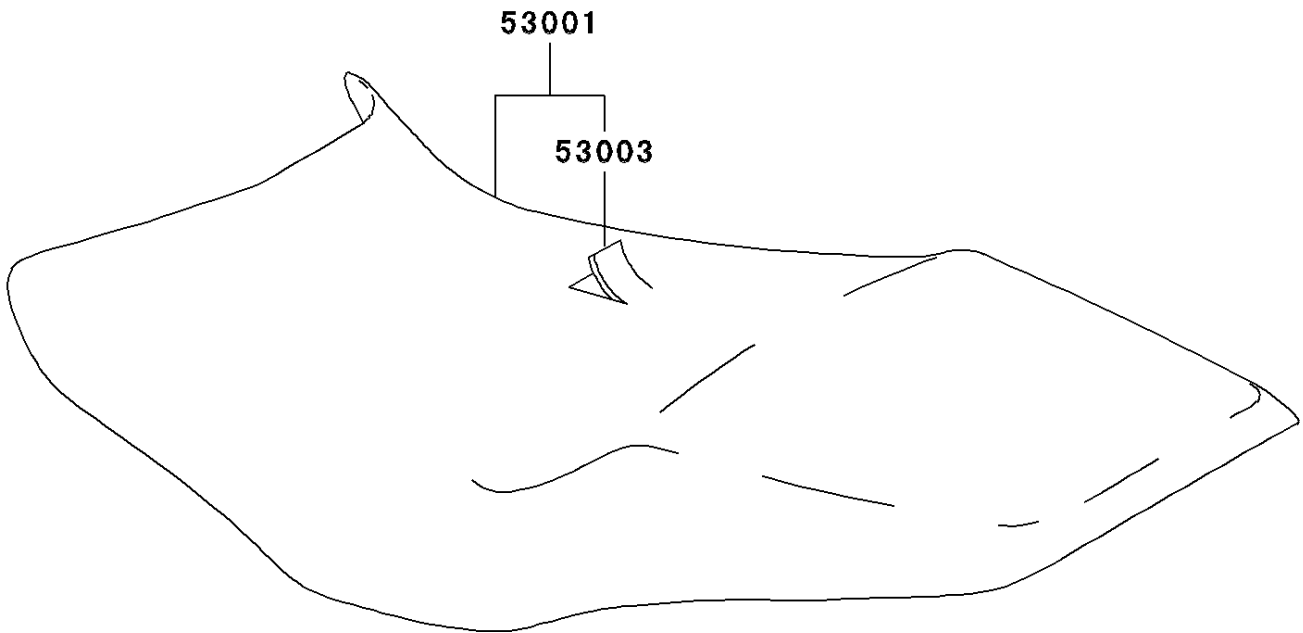

# 2005 ZR-7S (Canada Only) PARTS DIAGRAM

Seat

F2510

### Seat

ITEM NAME	PART NUMBER	QUANTITY
SEAT-ASSY,DUAL,BLACK (Ref # 53001)	53001-1907-MA	1
LEATHER,SEAT,BLACK (Ref # 53003)	53003-1439-MA	1