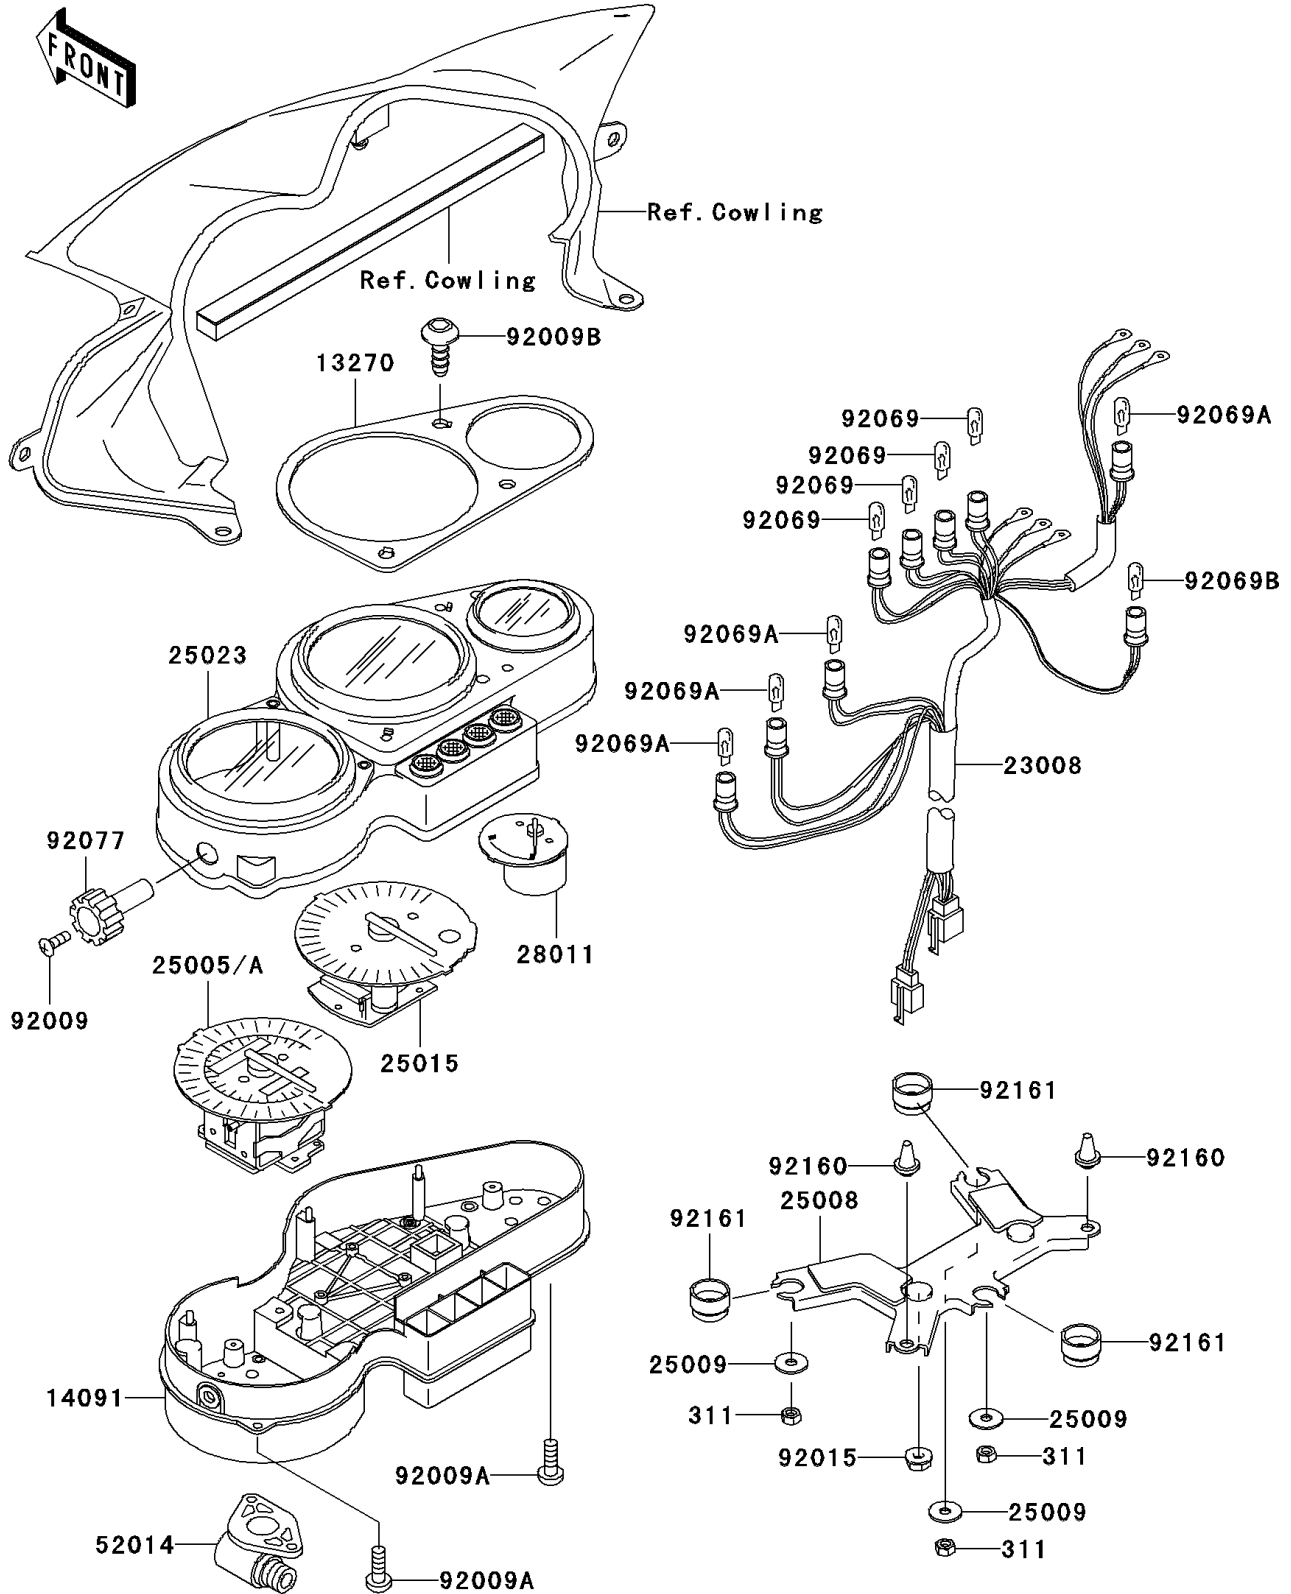

2004 ZR-7S (Canada Only) PARTS DIAGRAM

Meter(s)

F2530

2004 ZR-7S (Canada Only) PARTS LIST

Meter(s)

ITEM NAME	PART NUMBER	QUANTITY
NUT-HEX (Ref # 311)	311C0500	3
PLATE,METER (Ref # 13270)	13270-1524	1
COVER,METER HOUSING (Ref # 14091)	14091-1329	1
SOCKET-ASSY,METER (Ref # 23008)	23008-1646	1
SPEEDOMETER,KPH (Ref # 25005)	25005-1697	1
BRACKET-METER (Ref # 25008)	25008-1214	1
WASHER,5.2X16X1.2 (Ref # 25009)	25009-004	3
TACHOMETER,X1000R/MIN (Ref # 25015)	25015-1366	1
COVER-METER CASE,UPP (Ref # 25023)	25023-1260	1
METER,FUEL (Ref # 28011)	28011-1218	1
ELBOW,METER (Ref # 52014)	52014-0002	1
SCREW,2X6,BLACK (Ref # 92009)	92009-1172	1
SCREW,TAPPING,4X14 (Ref # 92009A)	92009-1593	5
SCREW,TAPPING,5X16 (Ref # 92009B)	92009-1720	3
NUT,FLANGED,6MM,BLACK (Ref # 92015)	92015-1233	2
BULB,12V 3.4W,T10 (Ref # 92069)	92069-1007	4
BULB,12V 1.7W,T10 (Ref # 92069A)	92069-1059	4
BULB,12V 1.7W,T6.5 (Ref # 92069B)	92069-1070	1
KNOB,METER (Ref # 92077)	92077-1073	1
DAMPER (Ref # 92160)	92160-1669	2
DAMPER (Ref # 92161)	92161-1231	3