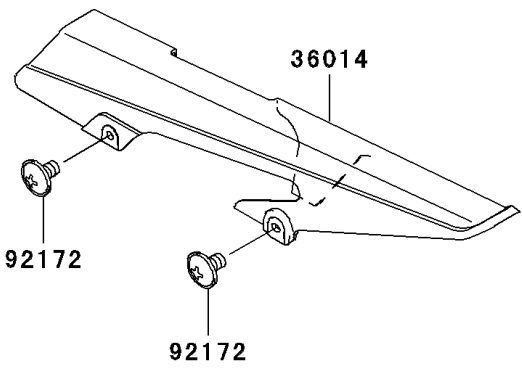

2003 ZR-7S PARTS DIAGRAM

Side Covers/Chain Cover

F2610

(36040)	C. P. Red
(36040A)	C. L. Blue
(36040B)	G. Silver
(36040C)	Blue
(36040D)	Yellow
(36040E)	M. R. Red
(36040F)	M. Silver

WOD

2003 ZR-7S PARTS LIST

Side Covers/Chain Cover

ITEM NAME	PART NUMBER	QUANTITY
COVER-SIDE,LH,M.GRAYSTONE (Ref # 36001)	36001-1629-C4	1
COVER-SIDE,RH,M.GRAYSTONE (Ref # 36001B)	36001-1630-C4	1
CASE-CHAIN (Ref # 36014)	36014-1196	1
COVER-TAIL,P.C.YELLOW (Ref # 36040D)	36040-1052-1B	1
SCREW,6X14 (Ref # 92009)	92009-1662	6
SCREW,6X22 (Ref # 92009A)	92009-1664	2
NUT (Ref # 92015)	92015-1700	2
WASHER,6.5X16X1 (Ref # 92022)	92022-1143	8
COLLAR (Ref # 92027)	92027-4015	2
GROMMET (Ref # 92071)	92071-056	2
GROMMET (Ref # 92071A)	92071-1152	2
DAMPER (Ref # 92075)	92075-1898	2
SCREW,6X10 (Ref # 92172)	92172-0005	2
COVER-TAIL,C.L.BLUE (Ref # 36040A)	36040-1052-E1	1
COVER-TAIL,M.R.RED (Ref # 36040E)	36040-1052-468	1