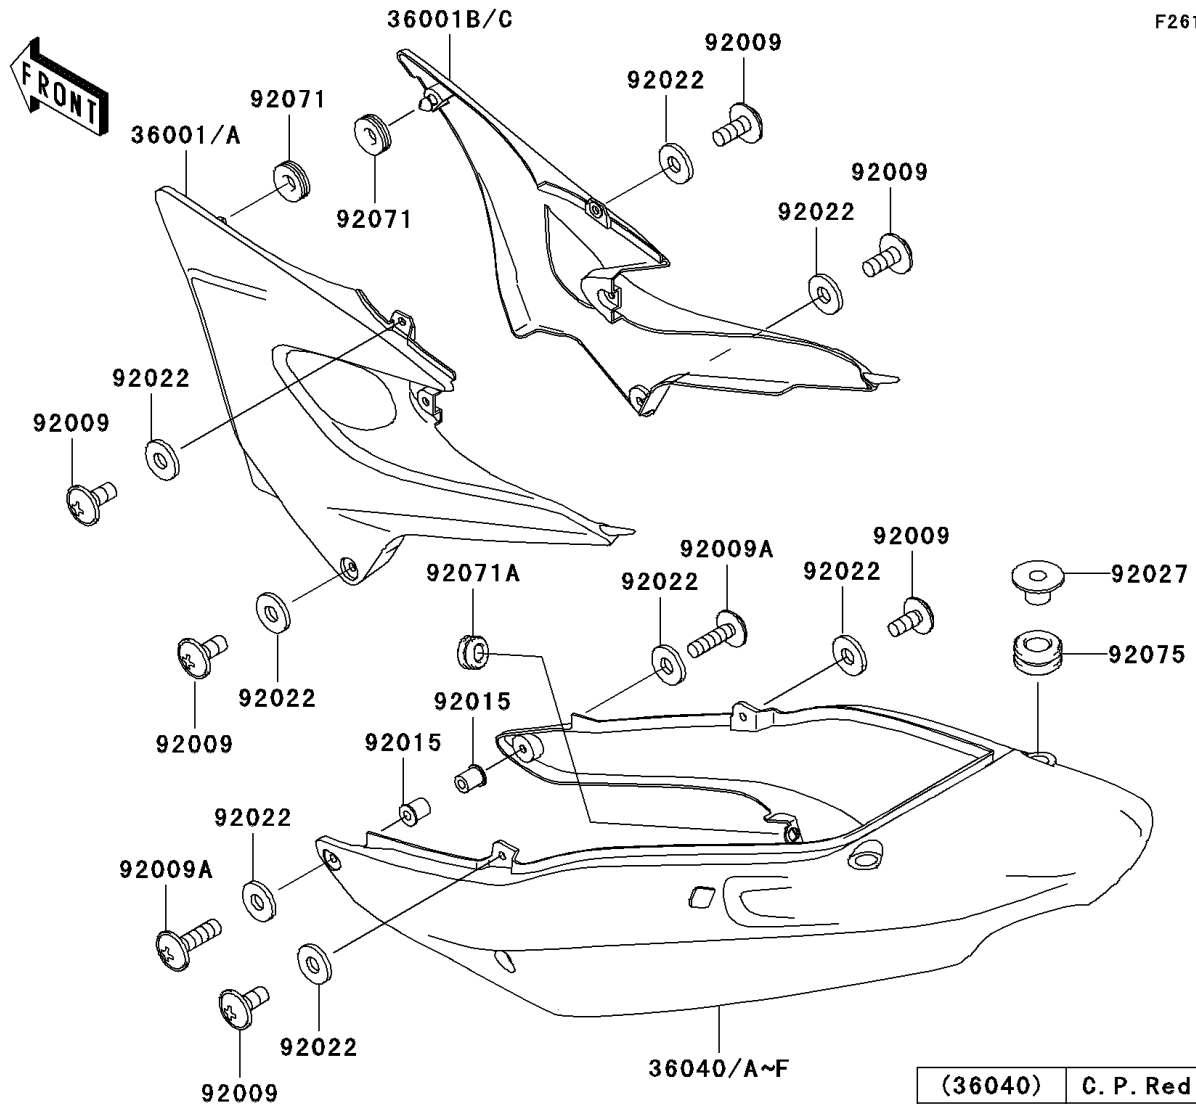

2003 ZR-7S PARTS DIAGRAM

Side Covers/Chain Cover

F2610

(36040)	C. P. Red
(36040A)	C. L. Blue
(36040B)	G. Silver
(36040C)	Blue
(36040D)	Yellow
(36040E)	M. R. Red
(36040F)	M. Silver

WOD

2003 ZR-7S PARTS LIST

Side Covers/Chain Cover

ITEM NAME	PART NUMBER	QUANTITY
COVER-SIDE,LH,M.GRAYSTONE (Ref # 36001)	36001-1629-C4	1
COVER-SIDE,RH,M.GRAYSTONE (Ref # 36001B)	36001-1630-C4	1
CASE-CHAIN (Ref # 36014)	36014-1196	1
COVER-TAIL,P.C.YELLOW (Ref # 36040D)	36040-1052-1B	1
SCREW,6X14 (Ref # 92009)	92009-1662	6
SCREW,6X22 (Ref # 92009A)	92009-1664	2
NUT (Ref # 92015)	92015-1700	2
WASHER,6.5X16X1 (Ref # 92022)	92022-1143	8
COLLAR (Ref # 92027)	92027-4015	2
GROMMET (Ref # 92071)	92071-056	2
GROMMET (Ref # 92071A)	92071-1152	2
DAMPER (Ref # 92075)	92075-1898	2
SCREW,6X10 (Ref # 92172)	92172-0005	2
COVER-TAIL,C.L.BLUE (Ref # 36040A)	36040-1052-E1	1
COVER-TAIL,M.R.RED (Ref # 36040E)	36040-1052-468	1