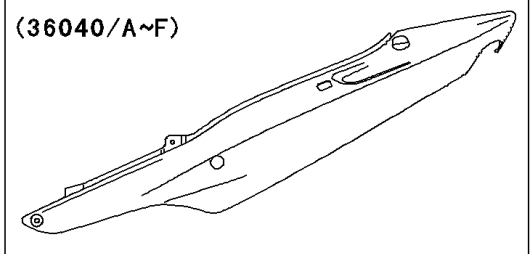

2003 ZR-7S PARTS DIAGRAM

Side Covers/Chain Cover

F2610

(36040)	C. P. Red
(36040A)	C. L. Blue
(36040B)	G. Silver
(36040C)	Blue
(36040D)	Yellow
(36040E)	M. R. Red
(36040F)	M. Silver

WOD

2003 ZR-7S PARTS LIST

Side Covers/Chain Cover

ITEM NAME	PART NUMBER	QUANTITY
COVER-SIDE,LH,M.GRAYSTONE (Ref # 36001)	36001-1629-C4	1
COVER-SIDE,RH,M.GRAYSTONE (Ref # 36001B)	36001-1630-C4	1
CASE-CHAIN (Ref # 36014)	36014-1196	1
COVER-TAIL,P.C.YELLOW (Ref # 36040D)	36040-1052-1B	1
SCREW,6X14 (Ref # 92009)	92009-1662	6
SCREW,6X22 (Ref # 92009A)	92009-1664	2
NUT (Ref # 92015)	92015-1700	2
WASHER,6.5X16X1 (Ref # 92022)	92022-1143	8
COLLAR (Ref # 92027)	92027-4015	2
GROMMET (Ref # 92071)	92071-056	2
GROMMET (Ref # 92071A)	92071-1152	2
DAMPER (Ref # 92075)	92075-1898	2
SCREW,6X10 (Ref # 92172)	92172-0005	2
COVER-TAIL,C.L.BLUE (Ref # 36040A)	36040-1052-E1	1
COVER-TAIL,M.R.RED (Ref # 36040E)	36040-1052-468	1