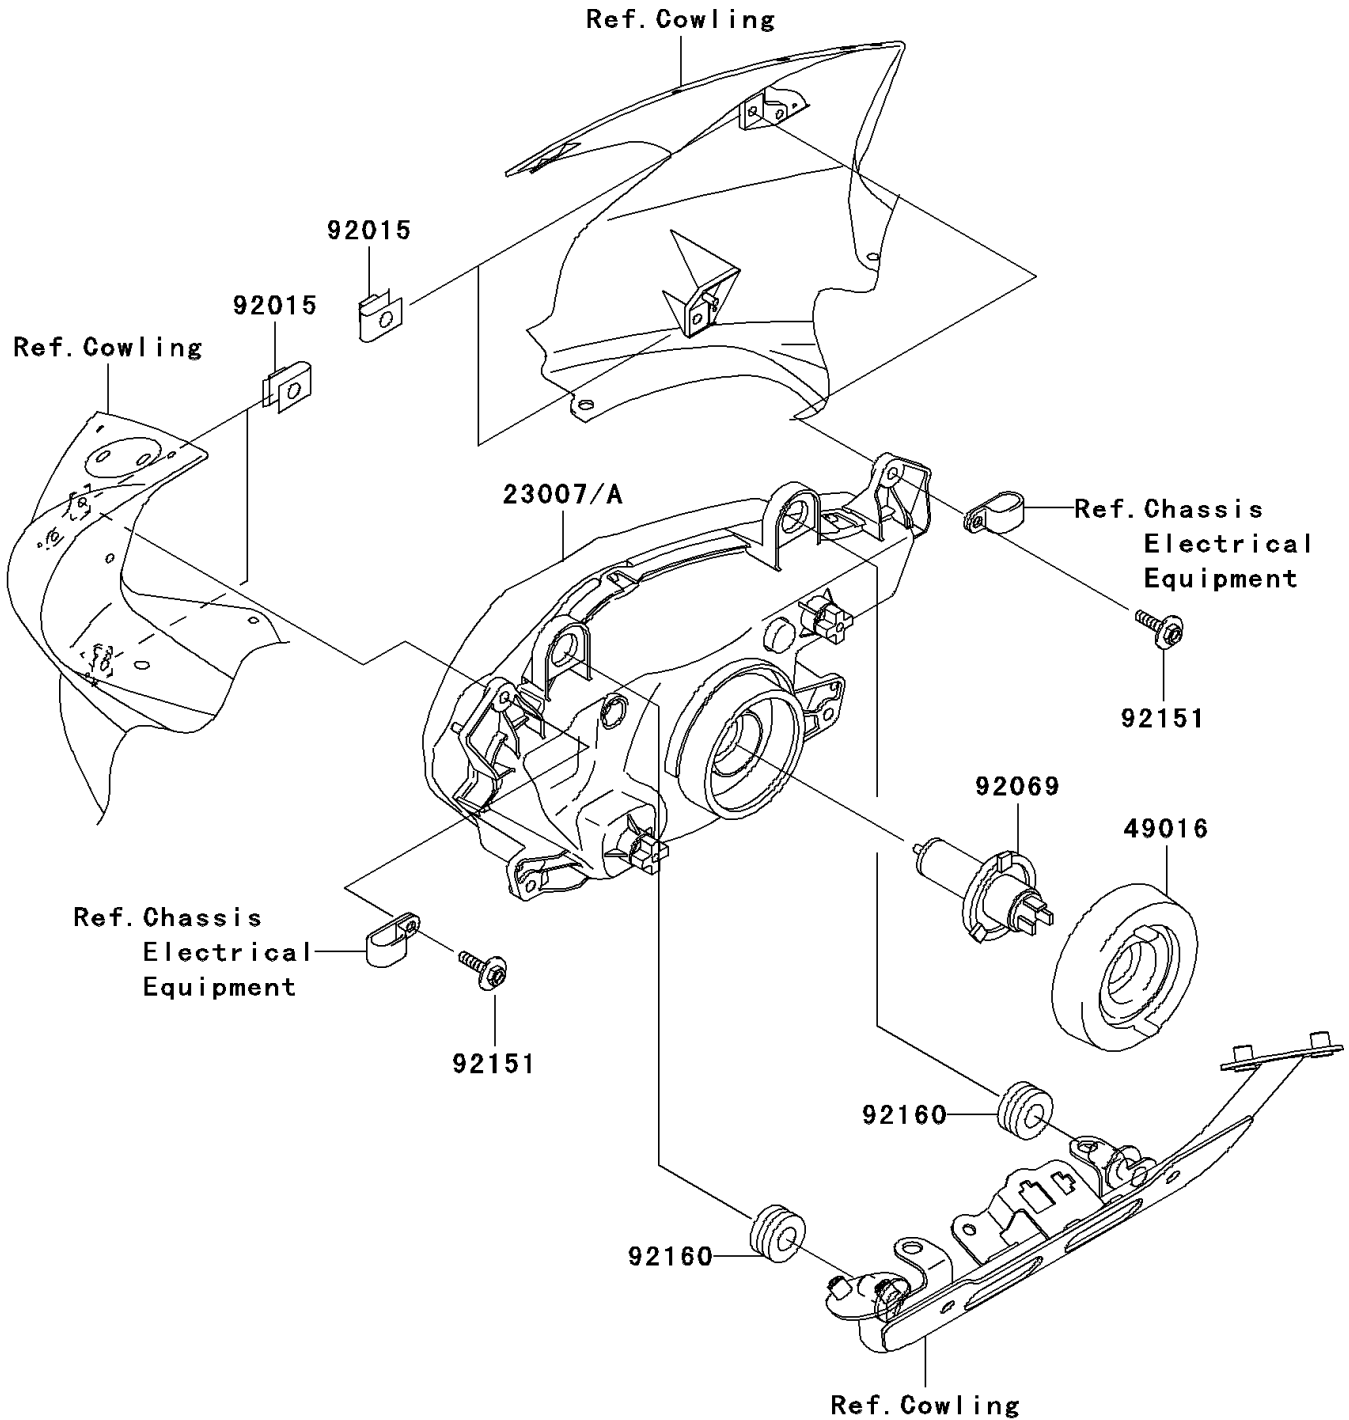

2003 ZR-7S PARTS DIAGRAM

Headlight(s)

F2710

2003 ZR-7S PARTS LIST

Headlight(s)

ITEM NAME	PART NUMBER	QUANTITY
LENS-COMP,HEAD LAMP (Ref # 23007A)	23007-1410	1
COVER-SEAL,HEAD LAMP (Ref # 49016)	49016-1209	1
NUT,6MM (Ref # 92015)	92015-1094	4
BULB,12V 60/55W,H4 (Ref # 92069)	92069-1002	1
BOLT,6X25 (Ref # 92151)	92151-1241	4
DAMPER (Ref # 92160)	92160-1007	2