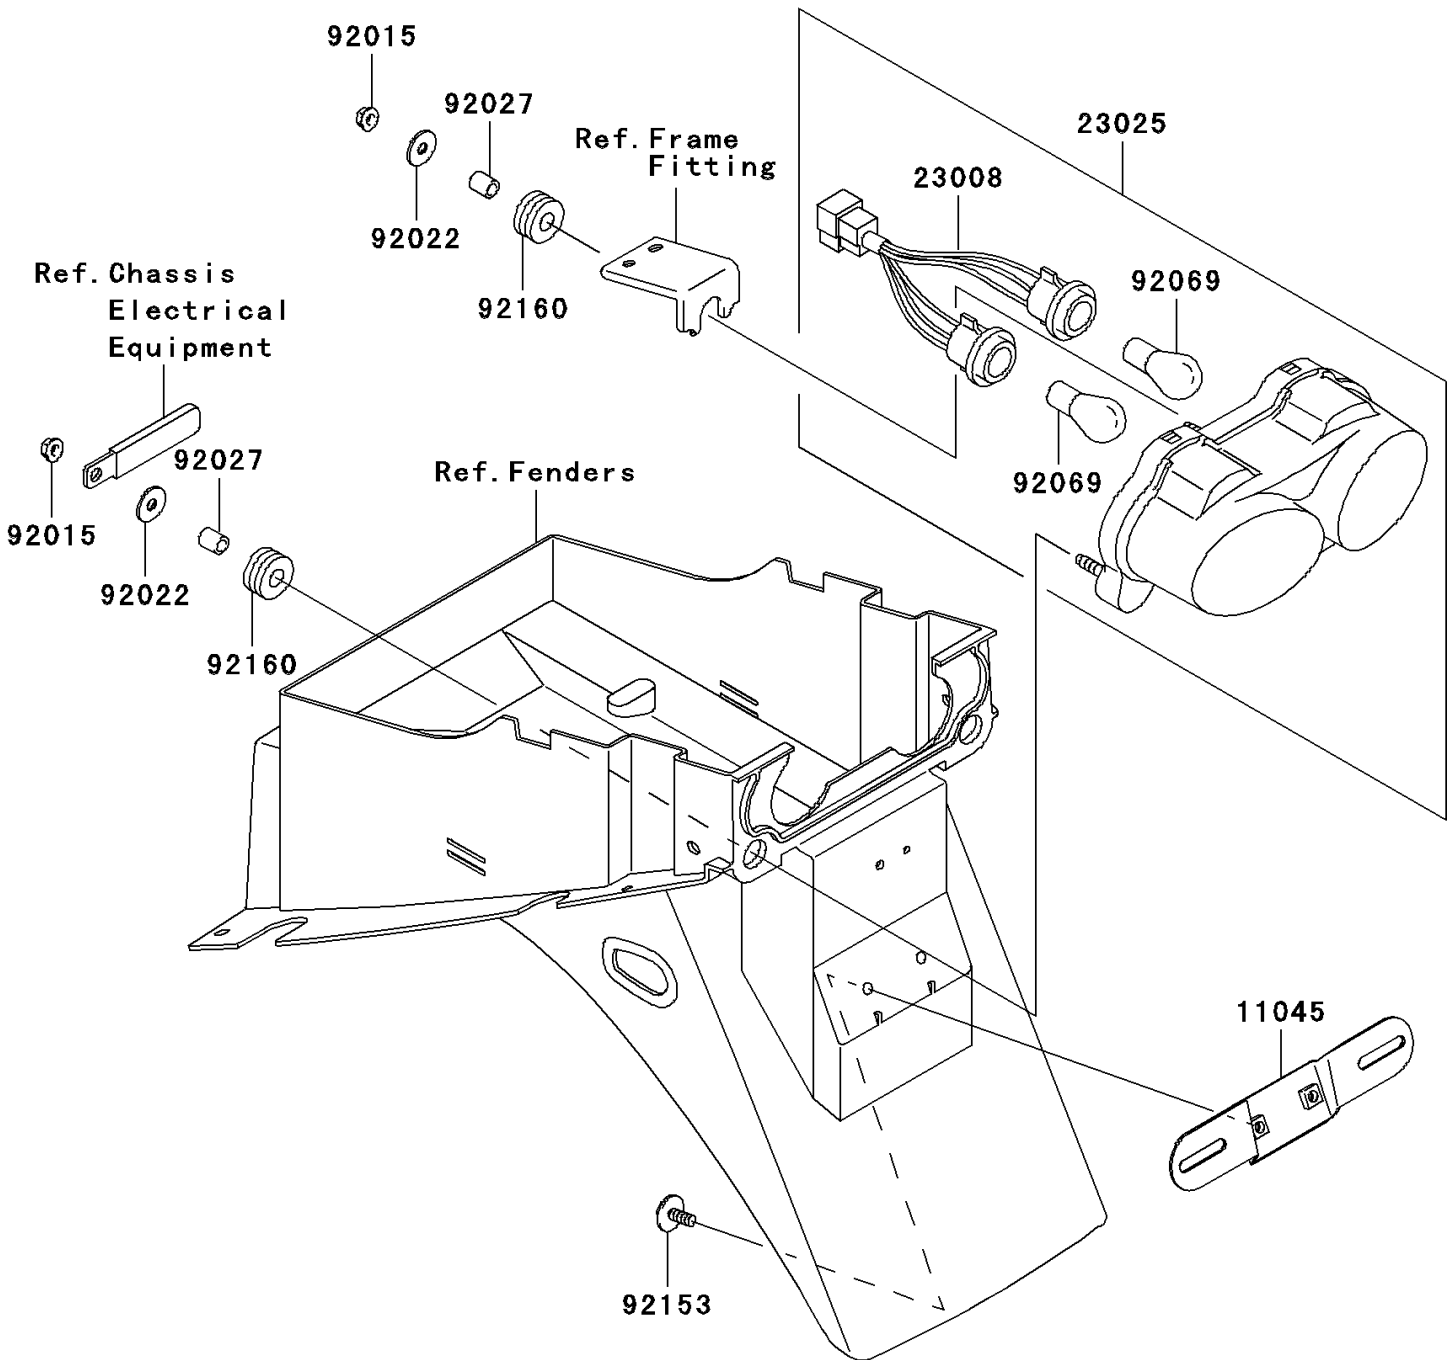

2003 ZR-7S PARTS DIAGRAM

Taillight(s)

F2720

2003 ZR-7S PARTS LIST

Taillight(s)

| ITEM NAME | PART NUMBER | QUANTITY |
|-------------------------------------|-------------|----------|
| BRACKET,LICENSE (Ref # 11045) | 11045-1387 | 1 |
| SOCKET-ASSY,TAIL LAMP (Ref # 23008) | 23008-1364 | 1 |
| LAMP-TAIL (Ref # 23025) | 23025-1301 | 1 |
| NUT,FLANGED,6MM (Ref # 92015) | 92015-1367 | 3 |
| WASHER,6.5X20X1.6 (Ref # 92022) | 92022-1557 | 3 |
| COLLAR,6.8X10X12 (Ref # 92027) | 92027-162 | 3 |
| BULB,12V 21/5W (Ref # 92069) | 92069-063 | 2 |
| BOLT,6X16 (Ref # 92153) | 92153-0684 | 2 |
| DAMPER (Ref # 92160) | 92160-1162 | 3 |