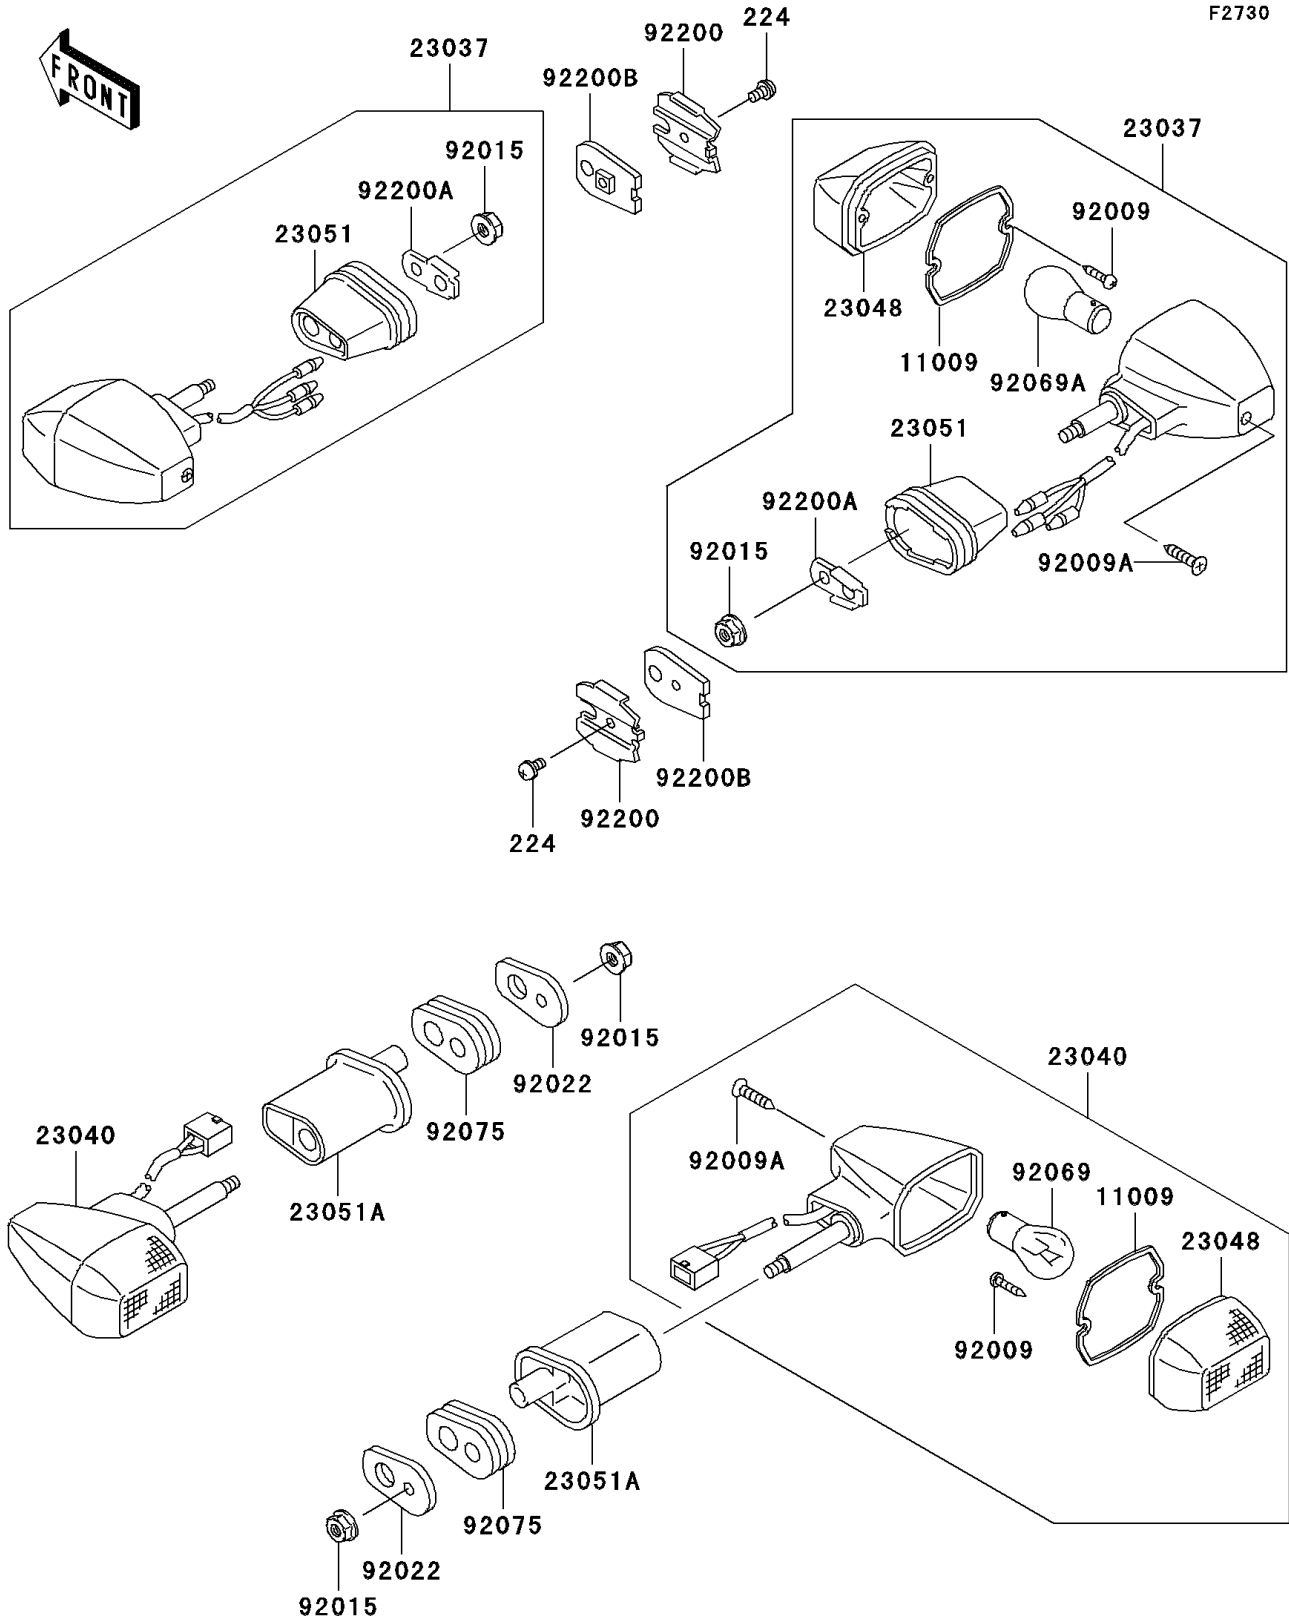

2003 ZR-7S PARTS DIAGRAM

Turn Signals

2003 ZR-7S PARTS LIST

Turn Signals

ITEM NAME	PART NUMBER	QUANTITY
SCREW-PAN-WP-CROS,4X8 (Ref # 224)	224C0408	2
GASKET,SIGNAL LAMP (Ref # 11009)	11009-1402	4
LAMP-ASSY-SIGNAL,FR (Ref # 23037)	23037-1299	2
LAMP-SIGNAL,RR (Ref # 23040)	23040-1285	2
LENS-SIGNAL LAMP (Ref # 23048)	23048-1054	4
BRACKET-SIGNAL LAMP,FR (Ref # 23051)	23051-1207	2
BRACKET-SIGNAL LAMP (Ref # 23051A)	23051-1248	2
SCREW,TAPPING,3X16 (Ref # 92009)	92009-1115	8
SCREW,TAPPING,4X20 (Ref # 92009A)	92009-1304	4
NUT,FLANGED,6MM (Ref # 92015)	92015-1367	4
WASHER,SIGNAL LAMP (Ref # 92022)	92022-1672	2
BULB,12V 32CP(23W) (Ref # 92069)	92069-055	2
BULB,12V 32/3CP(23/8W) (Ref # 92069A)	92069-060	2
DAMPER,SIGNAL LAMP (Ref # 92075)	92075-1698	2
WASHER,SIGNAL LAMP (Ref # 92200)	92200-1016	2
WASHER (Ref # 92200A)	92200-1021	2
WASHER,SIGNAL LAMP (Ref # 92200B)	92200-1520	2