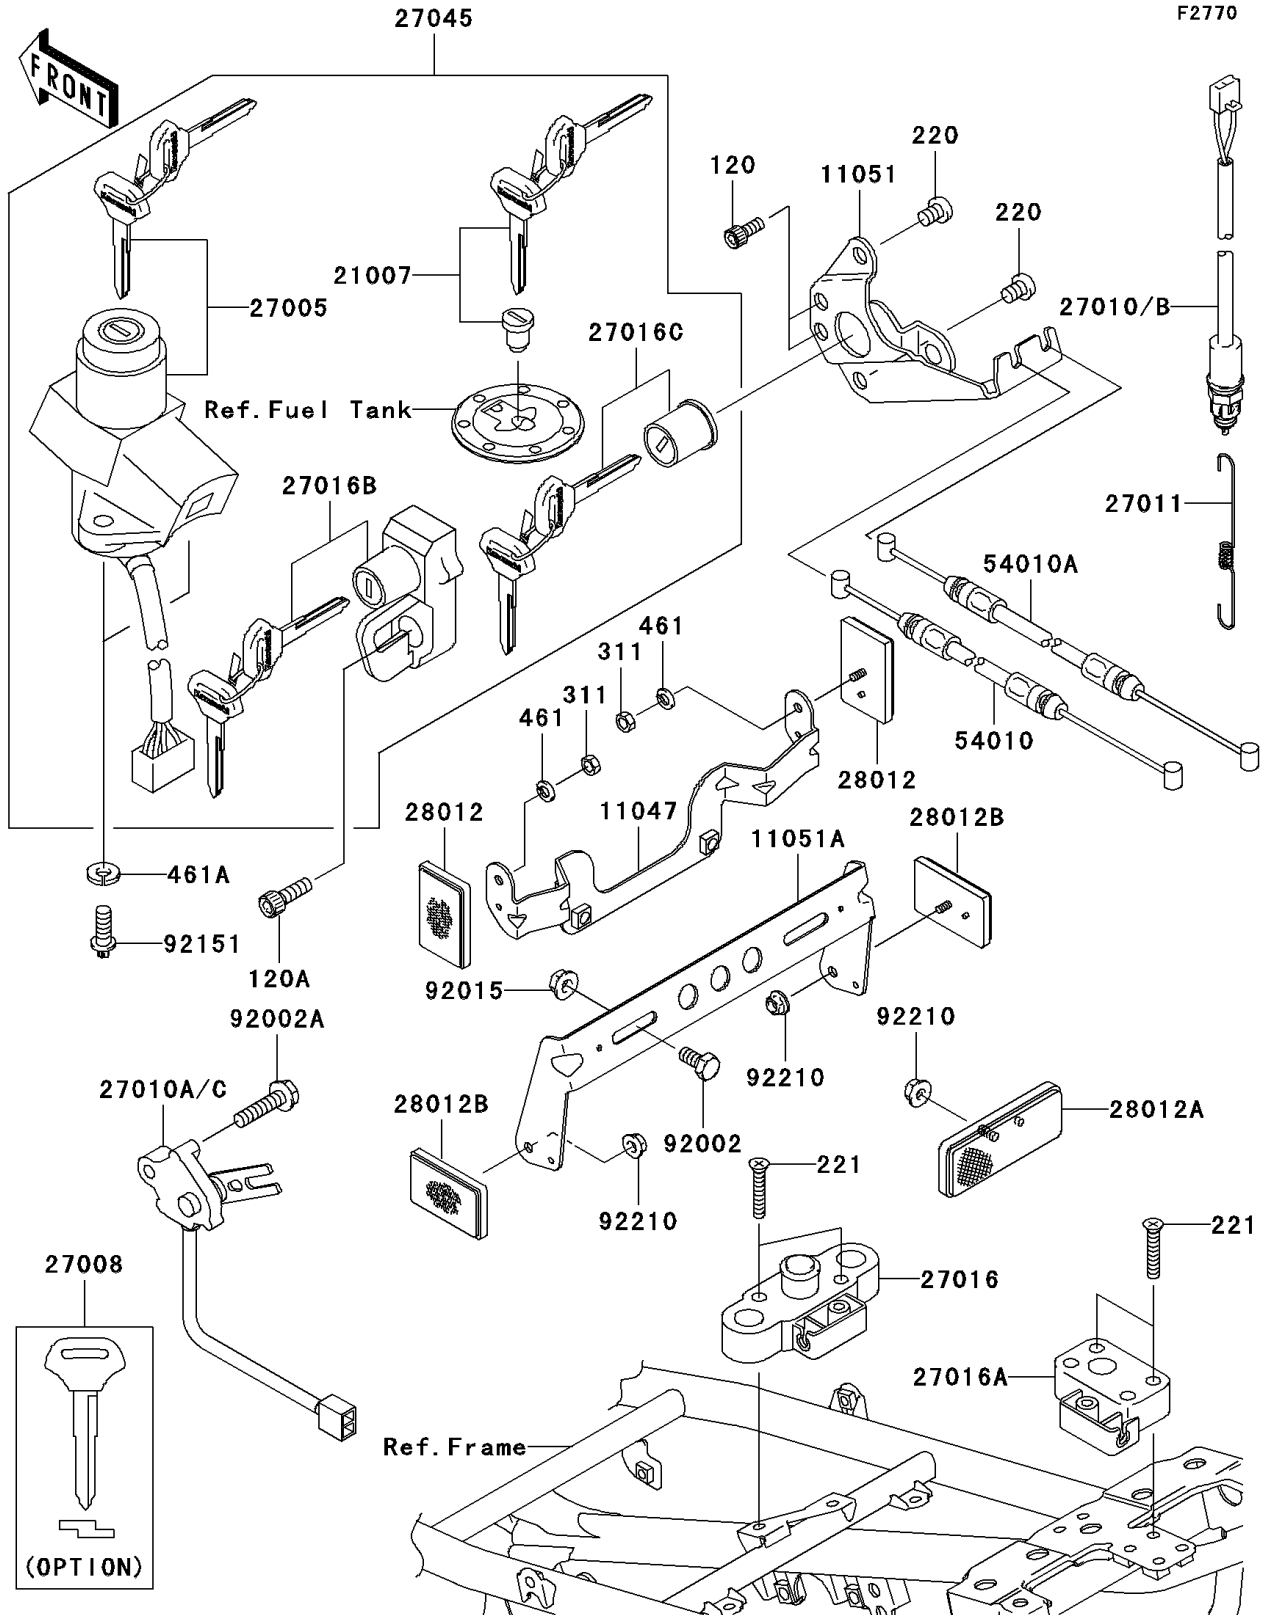

# 2003 ZR-7S PARTS DIAGRAM

Ignition Switch/Locks/Reflectors

## 2003 ZR-7S PARTS LIST

### Ignition Switch/Locks/Reflectors

ITEM NAME	PART NUMBER	QUANTITY
BOLT-SOCKET (Ref # 120)	120S0512	2
BOLT-SOCKET (Ref # 120A)	120S0618	1
SCREW-PAN-CROSS (Ref # 220)	220F0608	2
SCREW-CSK-CROSS (Ref # 221)	221F0630	6
NUT-HEX (Ref # 311)	311C0500	2
WASHER-SPRING,5MM,BLACK (Ref # 461)	461K0500	2
WASHER-SPRING (Ref # 461A)	461L0600	2
BRACKET,REFLECTOR (Ref # 11047)	11047-1280	1
BRACKET,SEAT LOCK (Ref # 11051)	11051-1268	1
BRACKET,SIDE REFLECTOR (Ref # 11051A)	11051-1276	1
ROTOR,LOCK,TANK CAP (Ref # 21007)	21007-5042	1
SWITCH-ASSY-IGNITION (Ref # 27005)	27005-5122	1
KEY-LOCK,BLANK (Ref # 27008)	27008-1189	1
SWITCH,BRAKE LAMP (Ref # 27010B)	27010-1452	1
SWITCH,SIDE STAND (Ref # 27010C)	27010-1469	1
SPRING,BRAKE LAMP SWITCH (Ref # 27011)	27011-021	1
LOCK-ASSY,SEAT STRIKER (Ref # 27016)	27016-1098	1
LOCK-ASSY,SEAT STRIKER,RR (Ref # 27016A)	27016-1113	1
LOCK-ASSY,HELMET (Ref # 27016B)	27016-5249	1
LOCK-ASSY,SEAT (Ref # 27016C)	27016-5257	1
SWITCH-ASSY (Ref # 27045)	27045-5147	1
REFLECTOR-REFLEX (Ref # 28012)	28012-1003	2
REFLECTOR-REFLEX (Ref # 28012A)	28012-1077	1
REFLECTOR-REFLEX (Ref # 28012B)	28012-1088	2
CABLE,SEAT LOCK,FR (Ref # 54010)	54010-1115	1
CABLE,SEAT LOCK,TANDEM (Ref # 54010A)	54010-1116	1
BOLT,6X12 (Ref # 92002)	92002-1132	2
BOLT,FLANGED,6X25 (Ref # 92002A)	92002-1582	1
NUT,FLANGED,6MM (Ref # 92015)	92015-1367	2

## 2003 ZR-7S PARTS LIST

Ignition Switch/Locks/Reflectors

ITEM NAME	PART NUMBER	QUANTITY
BOLT,TORX,6X16 (Ref # 92151)	92151-1911	2
NUT,FLANGED,5MM (Ref # 92210)	92210-0007	3