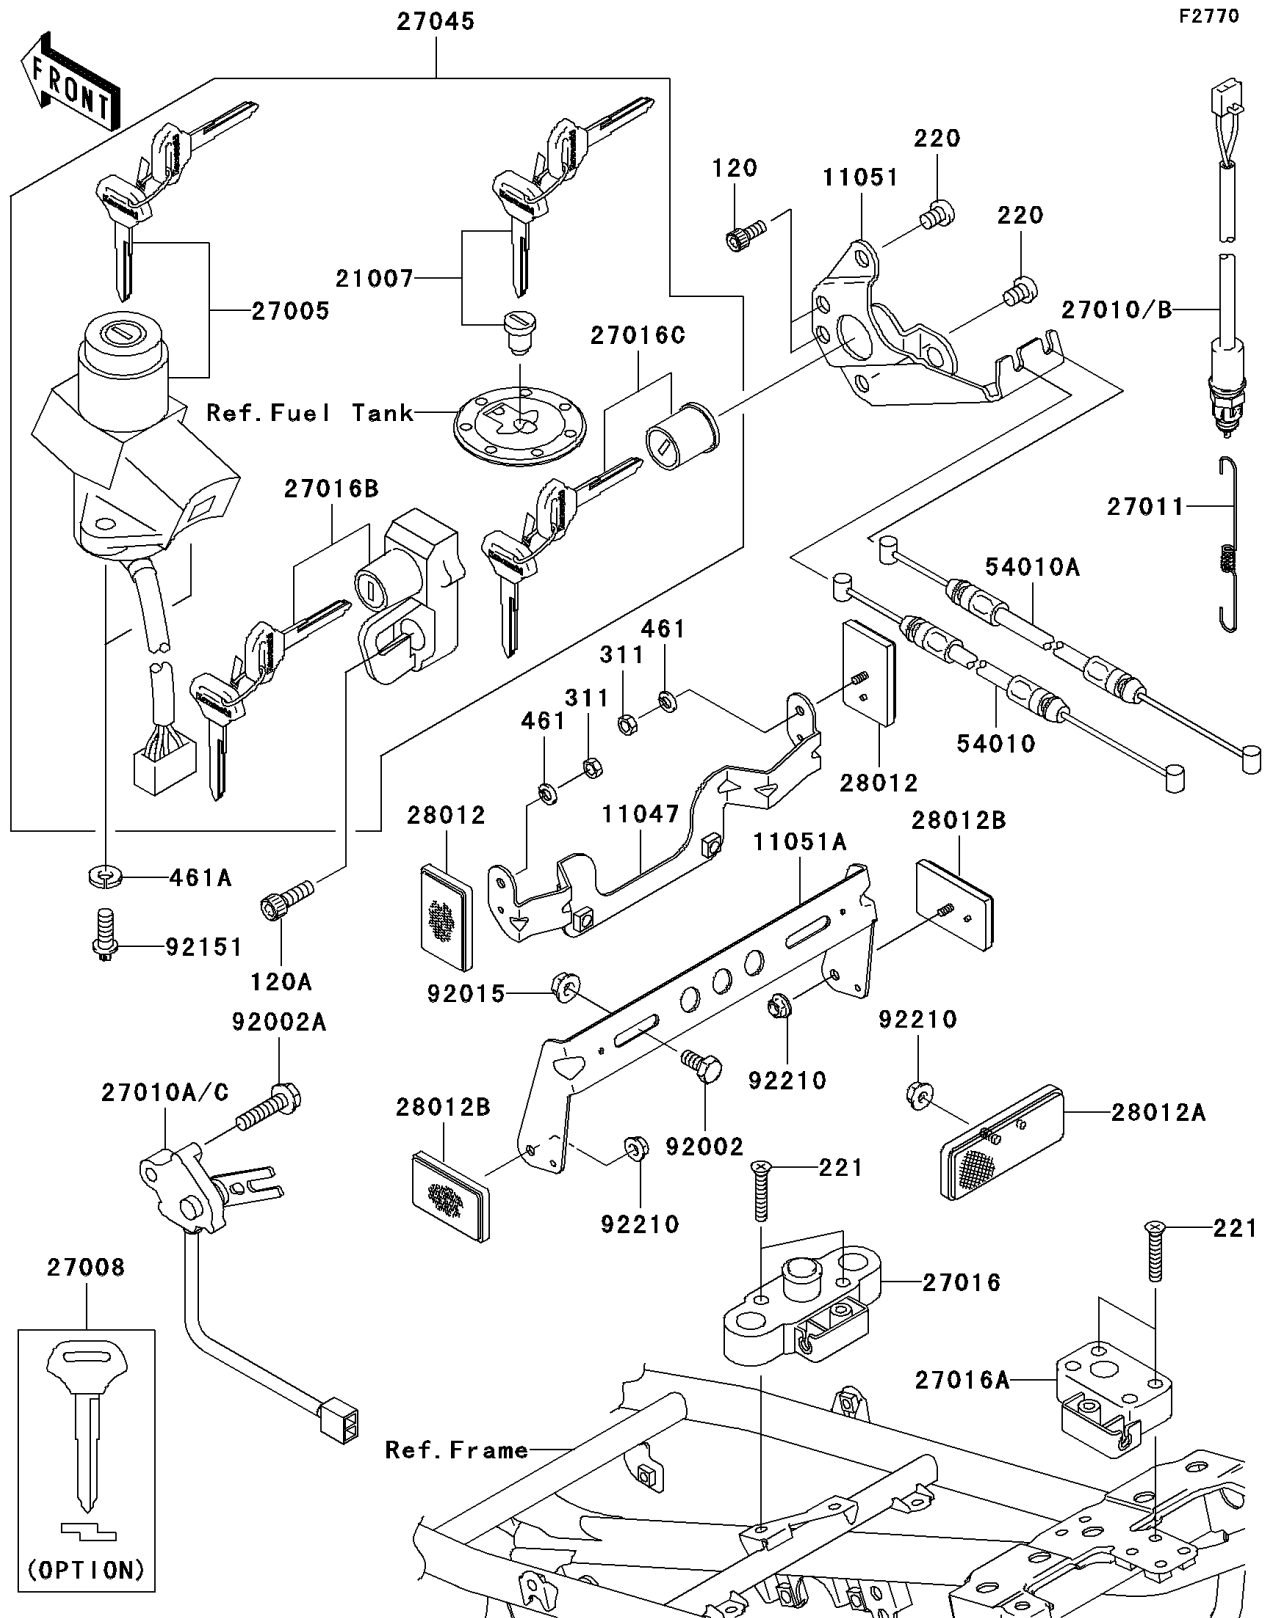

2004 ZR-7S (Canada Only) PARTS DIAGRAM

Ignition Switch/Locks/Reflectors

2004 ZR-7S (Canada Only) PARTS LIST

Ignition Switch/Locks/Reflectors

ITEM NAME	PART NUMBER	QUANTITY
BOLT-SOCKET (Ref # 120)	120S0512	2
BOLT-SOCKET (Ref # 120A)	120S0618	1
SCREW-PAN-CROSS (Ref # 220)	220F0608	2
SCREW-CSK-CROSS (Ref # 221)	221F0630	6
NUT-HEX (Ref # 311)	311C0500	2
WASHER-SPRING,5MM,BLACK (Ref # 461)	461K0500	2
WASHER-SPRING (Ref # 461A)	461L0600	2
BRACKET,REFLECTOR (Ref # 11047)	11047-1280	1
BRACKET,SEAT LOCK (Ref # 11051)	11051-1268	1
BRACKET,SIDE REFLECTOR (Ref # 11051A)	11051-1276	1
ROTOR,LOCK,TANK CAP (Ref # 21007)	21007-5042	1
SWITCH-ASSY-IGNITION (Ref # 27005)	27005-5122	1
KEY-LOCK,BLANK (Ref # 27008)	27008-1189	1
SWITCH,BRAKE LAMP (Ref # 27010B)	27010-1452	1
SWITCH,SIDE STAND (Ref # 27010C)	27010-1469	1
SPRING,BRAKE LAMP SWITCH (Ref # 27011)	27011-021	1
LOCK-ASSY,SEAT STRIKER (Ref # 27016)	27016-1098	1
LOCK-ASSY,SEAT STRIKER,RR (Ref # 27016A)	27016-1113	1
LOCK-ASSY,HELMET (Ref # 27016B)	27016-5249	1
LOCK-ASSY,SEAT (Ref # 27016C)	27016-5257	1
SWITCH-ASSY (Ref # 27045)	27045-5147	1
REFLECTOR-REFLEX (Ref # 28012)	28012-1003	2
REFLECTOR-REFLEX (Ref # 28012A)	28012-1077	1
REFLECTOR-REFLEX (Ref # 28012B)	28012-1088	2
CABLE,SEAT LOCK,FR (Ref # 54010)	54010-1115	1
CABLE,SEAT LOCK,TANDEM (Ref # 54010A)	54010-1116	1
BOLT,6X12 (Ref # 92002)	92002-1132	2
BOLT,FLANGED,6X25 (Ref # 92002A)	92002-1582	1
NUT,FLANGED,6MM (Ref # 92015)	92015-1367	2

2004 ZR-7S (Canada Only) PARTS LIST

Ignition Switch/Locks/Reflectors

ITEM NAME	PART NUMBER	QUANTITY
BOLT,TORX,6X16 (Ref # 92151)	92151-1911	2
NUT,FLANGED,5MM (Ref # 92210)	92210-0007	3