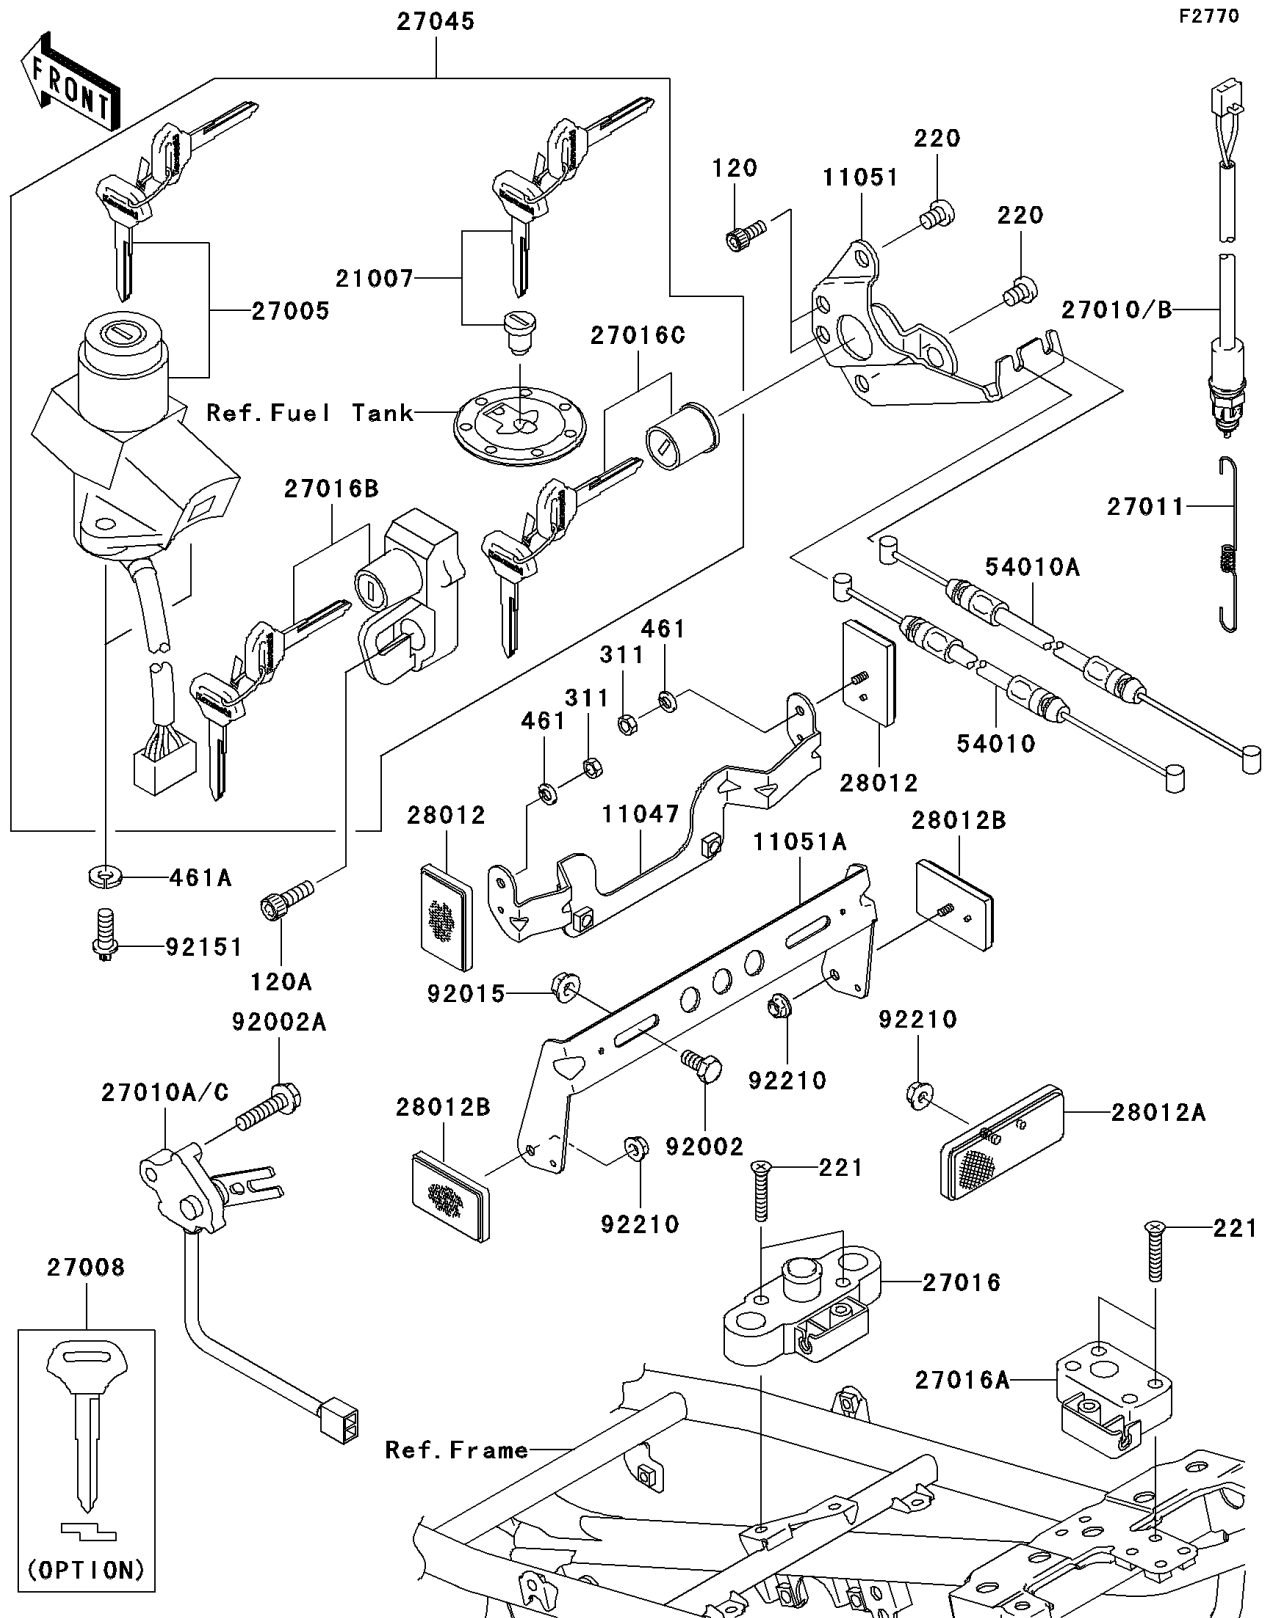

2005 ZR-7S (Canada Only) PARTS DIAGRAM

Ignition Switch/Locks/Reflectors

2005 ZR-7S (Canada Only) PARTS LIST

Ignition Switch/Locks/Reflectors

ITEM NAME	PART NUMBER	QUANTITY
BOLT-SOCKET (Ref # 120)	120S0512	2
BOLT-SOCKET (Ref # 120A)	120S0618	1
SCREW-PAN-CROSS (Ref # 220)	220F0608	2
SCREW-CSK-CROSS (Ref # 221)	221F0630	6
NUT-HEX (Ref # 311)	311C0500	2
WASHER-SPRING,5MM,BLACK (Ref # 461)	461K0500	2
WASHER-SPRING (Ref # 461A)	461L0600	2
BRACKET,REFLECTOR (Ref # 11047)	11047-1280	1
BRACKET,SEAT LOCK (Ref # 11051)	11051-1268	1
BRACKET,SIDE REFLECTOR (Ref # 11051A)	11051-1276	1
ROTOR,LOCK,TANK CAP (Ref # 21007)	21007-5042	1
SWITCH-ASSY-IGNITION (Ref # 27005)	27005-5122	1
KEY-LOCK,BLANK (Ref # 27008)	27008-1189	1
SWITCH,BRAKE LAMP (Ref # 27010B)	27010-1452	1
SWITCH,SIDE STAND (Ref # 27010C)	27010-1469	1
SPRING,BRAKE LAMP SWITCH (Ref # 27011)	27011-021	1
LOCK-ASSY,SEAT STRIKER (Ref # 27016)	27016-1098	1
LOCK-ASSY,SEAT STRIKER,RR (Ref # 27016A)	27016-1113	1
LOCK-ASSY,HELMET (Ref # 27016B)	27016-5249	1
LOCK-ASSY,SEAT (Ref # 27016C)	27016-5257	1
SWITCH-ASSY (Ref # 27045)	27045-5147	1
REFLECTOR-REFLEX (Ref # 28012)	28012-1003	2
REFLECTOR-REFLEX (Ref # 28012A)	28012-1077	1
REFLECTOR-REFLEX (Ref # 28012B)	28012-1088	2
CABLE,SEAT LOCK,FR (Ref # 54010)	54010-1115	1
CABLE,SEAT LOCK,TANDEM (Ref # 54010A)	54010-1116	1
BOLT,6X12 (Ref # 92002)	92002-1132	2
BOLT,FLANGED,6X25 (Ref # 92002A)	92002-1582	1
NUT,FLANGED,6MM (Ref # 92015)	92015-1367	2

2005 ZR-7S (Canada Only) PARTS LIST

Ignition Switch/Locks/Reflectors

ITEM NAME	PART NUMBER	QUANTITY
BOLT,TORX,6X16 (Ref # 92151)	92151-1911	2
NUT,FLANGED,5MM (Ref # 92210)	92210-0007	3