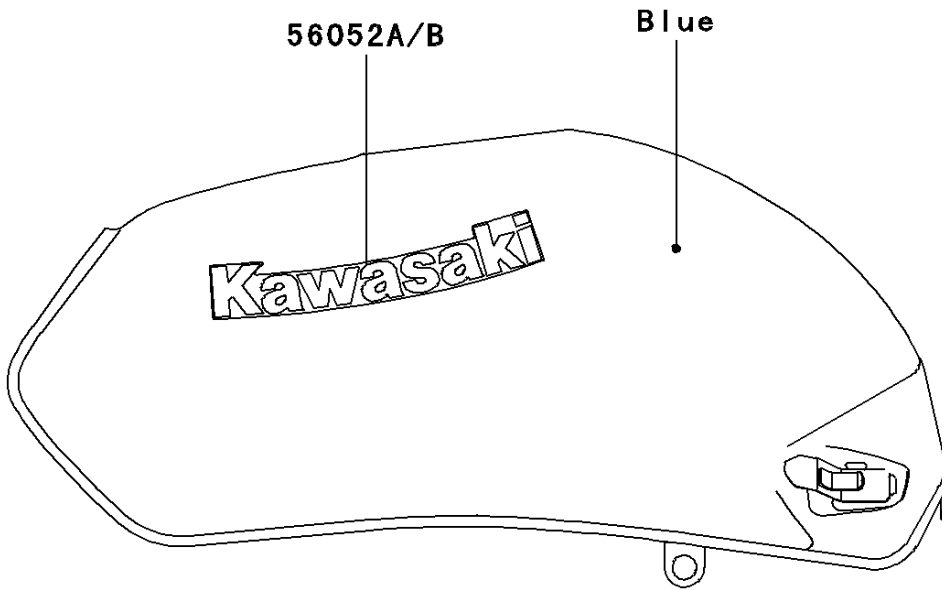

# 2003 ZR-7S PARTS DIAGRAM

Decals(Blue)(CN)(H3/H4)

F2861D

## 2003 ZR-7S PARTS LIST

Decals(Blue)(CN)(H3/H4)

ITEM NAME	PART NUMBER	QUANTITY
MARK,SEAT COVER,ZR-7S (Ref # 56052)	56052-1424	2
MARK,FUEL TANK,LH,KAWASAKI (Ref # 56052A)	56052-1440	1
MARK,FUEL TANK,RH,KAWASAKI (Ref # 56052B)	56052-1441	1