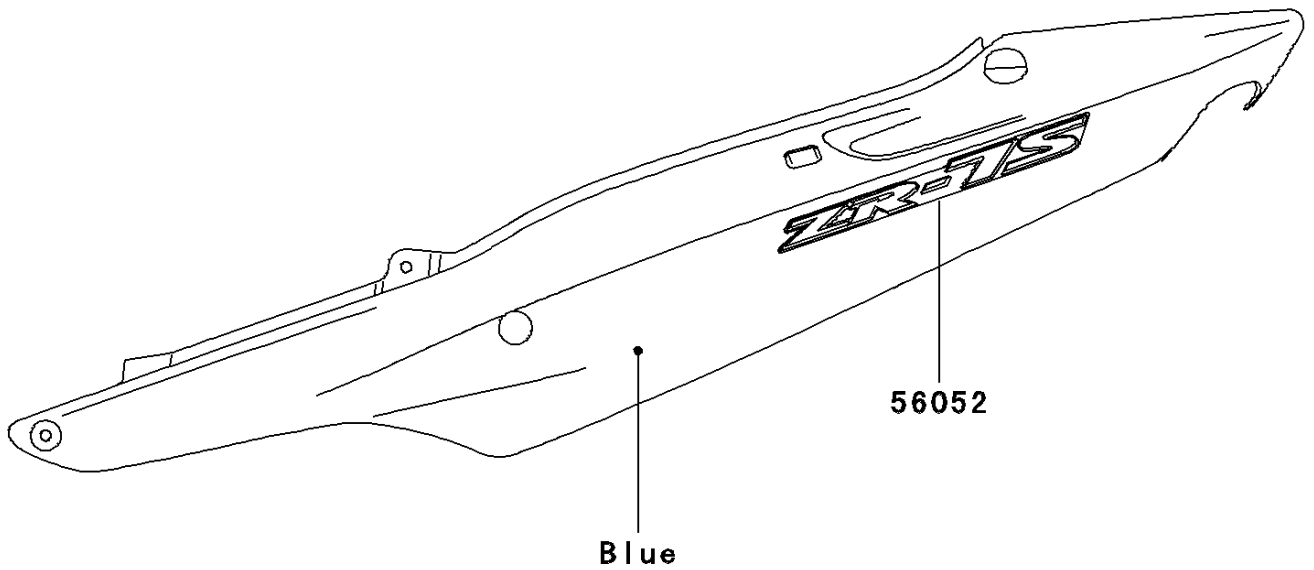

# 2003 ZR-7S PARTS DIAGRAM

Decals(Blue)(CN)(H3/H4)

F2861D

## 2003 ZR-7S PARTS LIST

Decals(Blue)(CN)(H3/H4)

ITEM NAME	PART NUMBER	QUANTITY
MARK,SEAT COVER,ZR-7S (Ref # 56052)	56052-1424	2
MARK,FUEL TANK,LH,KAWASAKI (Ref # 56052A)	56052-1440	1
MARK,FUEL TANK,RH,KAWASAKI (Ref # 56052B)	56052-1441	1