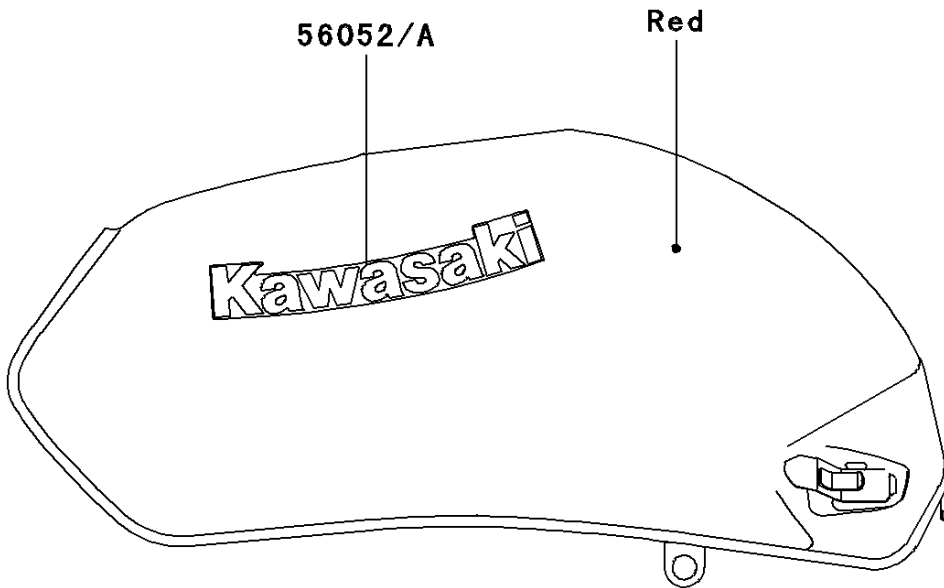

2004 ZR-7S (Canada Only) PARTS DIAGRAM

Decals(Blue)(CN)(H3-H5)

F2861E

2004 ZR-7S (Canada Only) PARTS LIST

Decals(Blue)(CN)(H3-H5)

ITEM NAME	PART NUMBER	QUANTITY
MARK,FUEL TANK,LH,KAWASAKI (Ref # 56052)	56052-0044	1
MARK,FUEL TANK,RH,KAWASAKI (Ref # 56052A)	56052-0045	1
MARK,SEAT COVER,ZR-7S (Ref # 56052B)	56052-0046	2