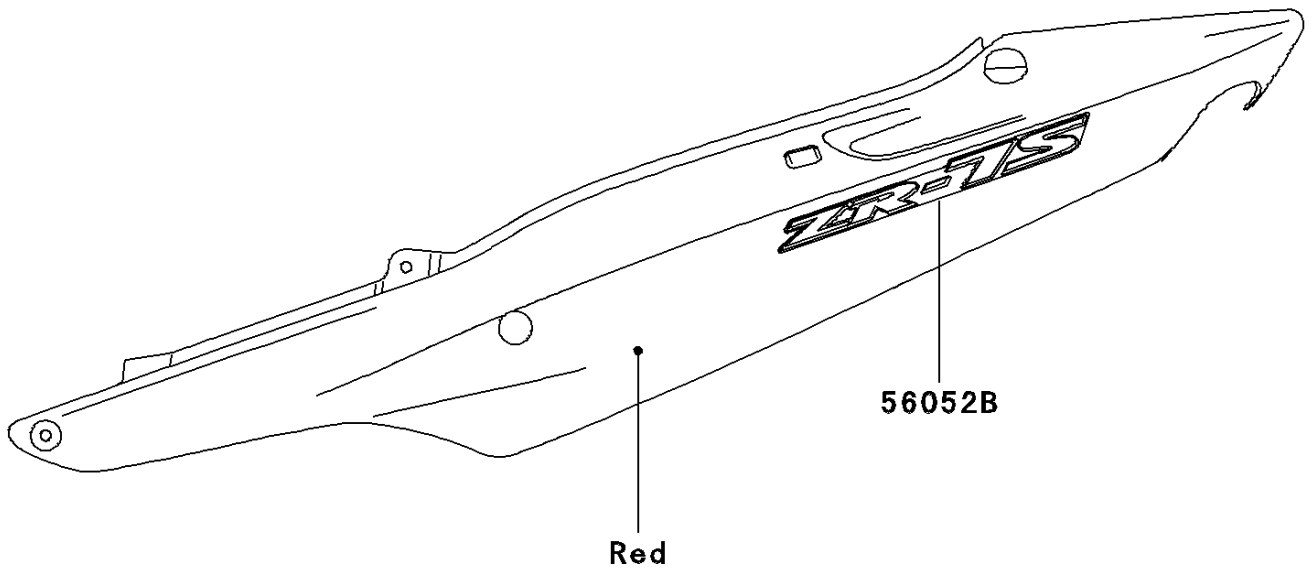

2004 ZR-7S (Canada Only) PARTS DIAGRAM

Decals(Blue)(CN)(H3-H5)

F2861E

2004 ZR-7S (Canada Only) PARTS LIST

Decals(Blue)(CN)(H3-H5)

ITEM NAME	PART NUMBER	QUANTITY
MARK,FUEL TANK,LH,KAWASAKI (Ref # 56052)	56052-0044	1
MARK,FUEL TANK,RH,KAWASAKI (Ref # 56052A)	56052-0045	1
MARK,SEAT COVER,ZR-7S (Ref # 56052B)	56052-0046	2