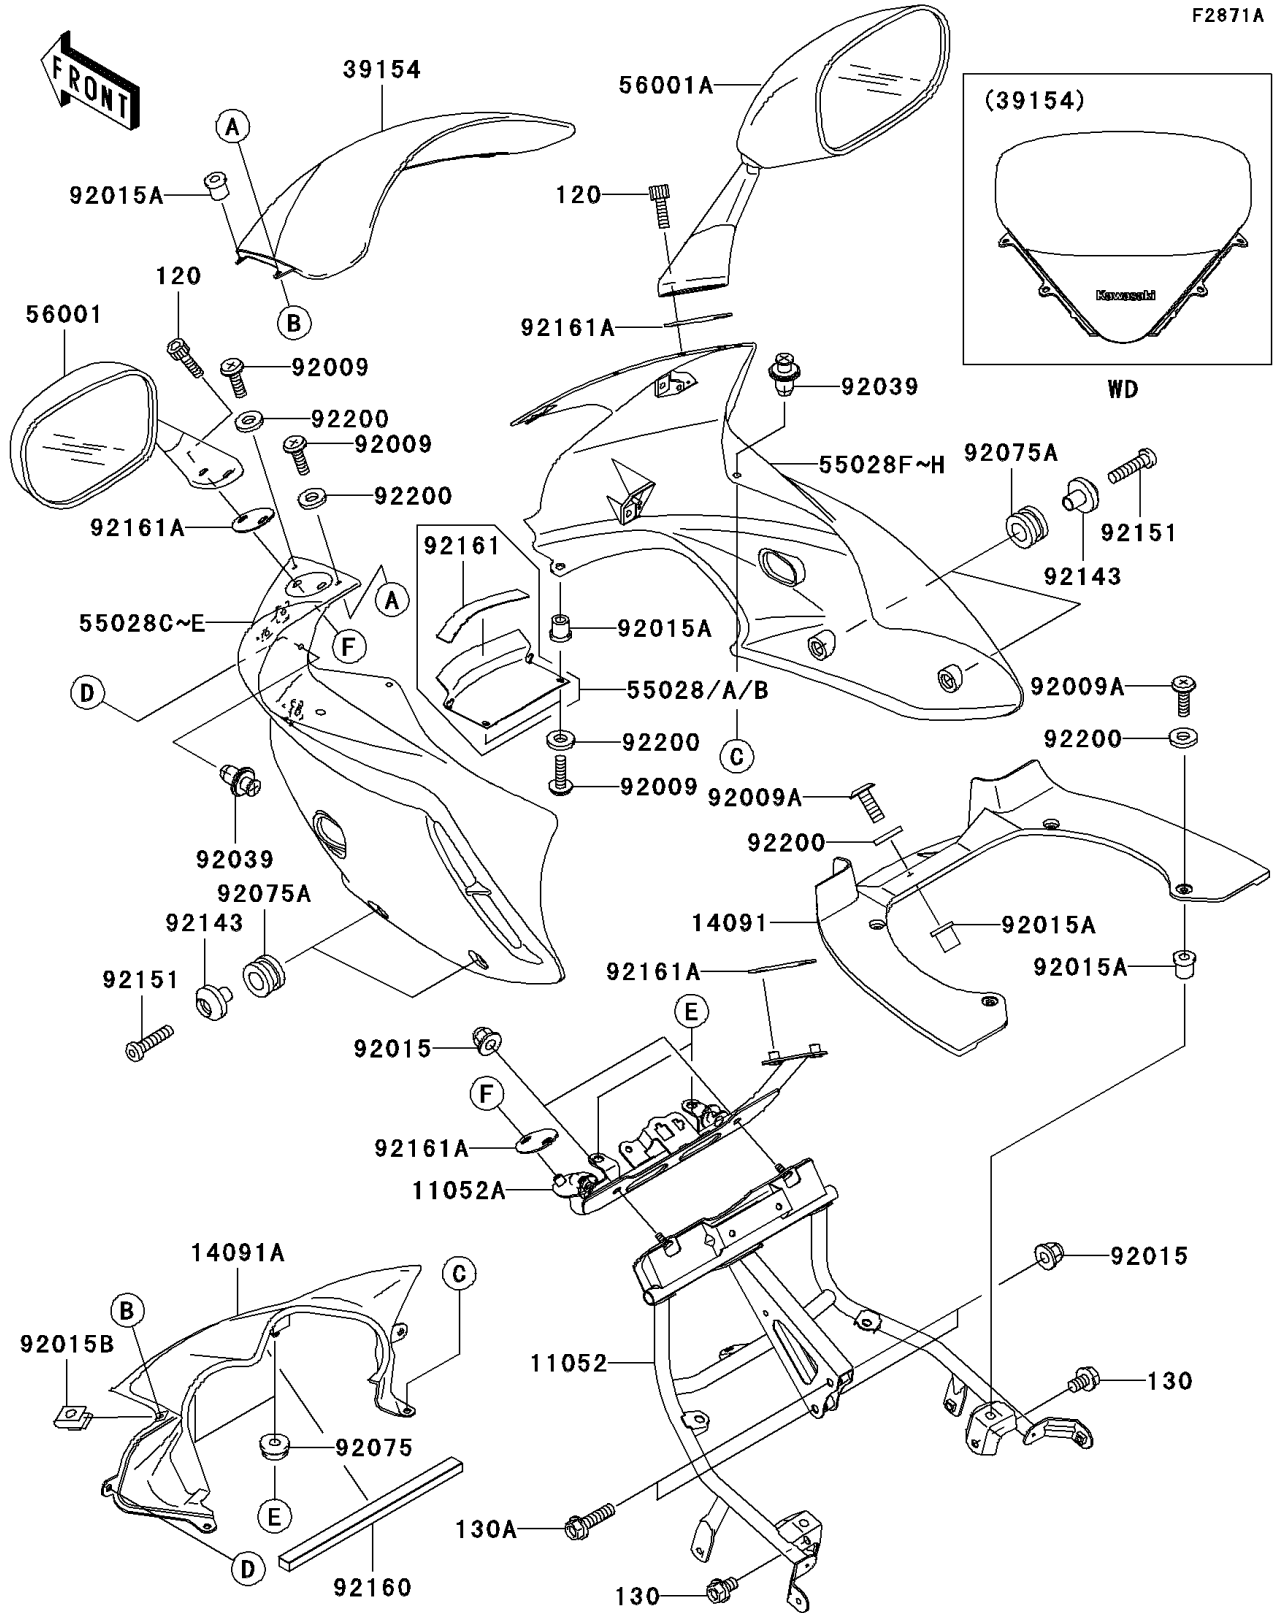

2004 ZR-7S (Canada Only) PARTS DIAGRAM

Cowling(H4/H5)

F2871A

2004 ZR-7S (Canada Only) PARTS LIST

Cowling(H4/H5)

ITEM NAME	PART NUMBER	QUANTITY
BOLT-SOCKET,6X20 (Ref # 120)	120P0620	4
BOLT-FLANGED (Ref # 130)	130J0812	2
BOLT-FLANGED,8X30 (Ref # 130A)	130J0830	2
BRACKET,UPP COWLING (Ref # 11052)	11052-1102	1
BRACKET,MIRROR (Ref # 11052A)	11052-1175	1
COVER,INNER (Ref # 14091)	14091-1316	1
COVER,METER (Ref # 14091A)	14091-1382	1
WINDSHIELD (Ref # 39154)	39154-5015	1
COWLING,UPP,CNT,C.L.BLUE (Ref # 55028)	55028-0018-E1	1
COWLING,UPP,CNT,M.R.RED (Ref # 55028A)	55028-0018-468	1
COWLING,UPP,CNT,M.SILVER (Ref # 55028B)	55028-0018-473	1
COWLING,UPP,LH,C.L.BLUE (Ref # 55028C)	55028-1408-E1	1
COWLING,UPP,LH,M.R.RED (Ref # 55028D)	55028-1408-468	1
COWLING,UPP,LH,M.SILVER (Ref # 55028E)	55028-1408-473	1
COWLING,UPP,RH,C.L.BLUE (Ref # 55028F)	55028-1409-E1	1
COWLING,UPP,RH,M.R.RED (Ref # 55028G)	55028-1409-468	1
COWLING,UPP,RH,M.SILVER (Ref # 55028H)	55028-1409-473	1
MIRROR-ASSY,LH (Ref # 56001)	56001-1543	1
MIRROR-ASSY,RH (Ref # 56001A)	56001-1544	1
SCREW,5X18 (Ref # 92009)	92009-1655	6
SCREW,5X16 (Ref # 92009A)	92009-1909	5
NUT,CAP,8MM,BLACK (Ref # 92015)	92015-1174	4
NUT,WELL,5MM (Ref # 92015A)	92015-1757	9
NUT,5MM (Ref # 92015B)	92015-1798	2
RIVET (Ref # 92039)	92039-1227	4
DAMPER (Ref # 92075)	92075-1011	2
DAMPER (Ref # 92075A)	92075-1634	4
COLLAR,BLACK (Ref # 92143)	92143-1226	4
BOLT,SOCKET,6X25 (Ref # 92151)	92151-1924	4

2004 ZR-7S (Canada Only) PARTS LIST

Cowling(H4/H5)

ITEM NAME	PART NUMBER	QUANTITY
DAMPER (Ref # 92160)	92160-1646	1
DAMPER,UPP COWLING (Ref # 92161)	92161-0097	1
DAMPER,MIRROR (Ref # 92161A)	92161-1199	4
WASHER,NYLON,5.3X11.5X0.5 (Ref # 92200)	92200-1480	11