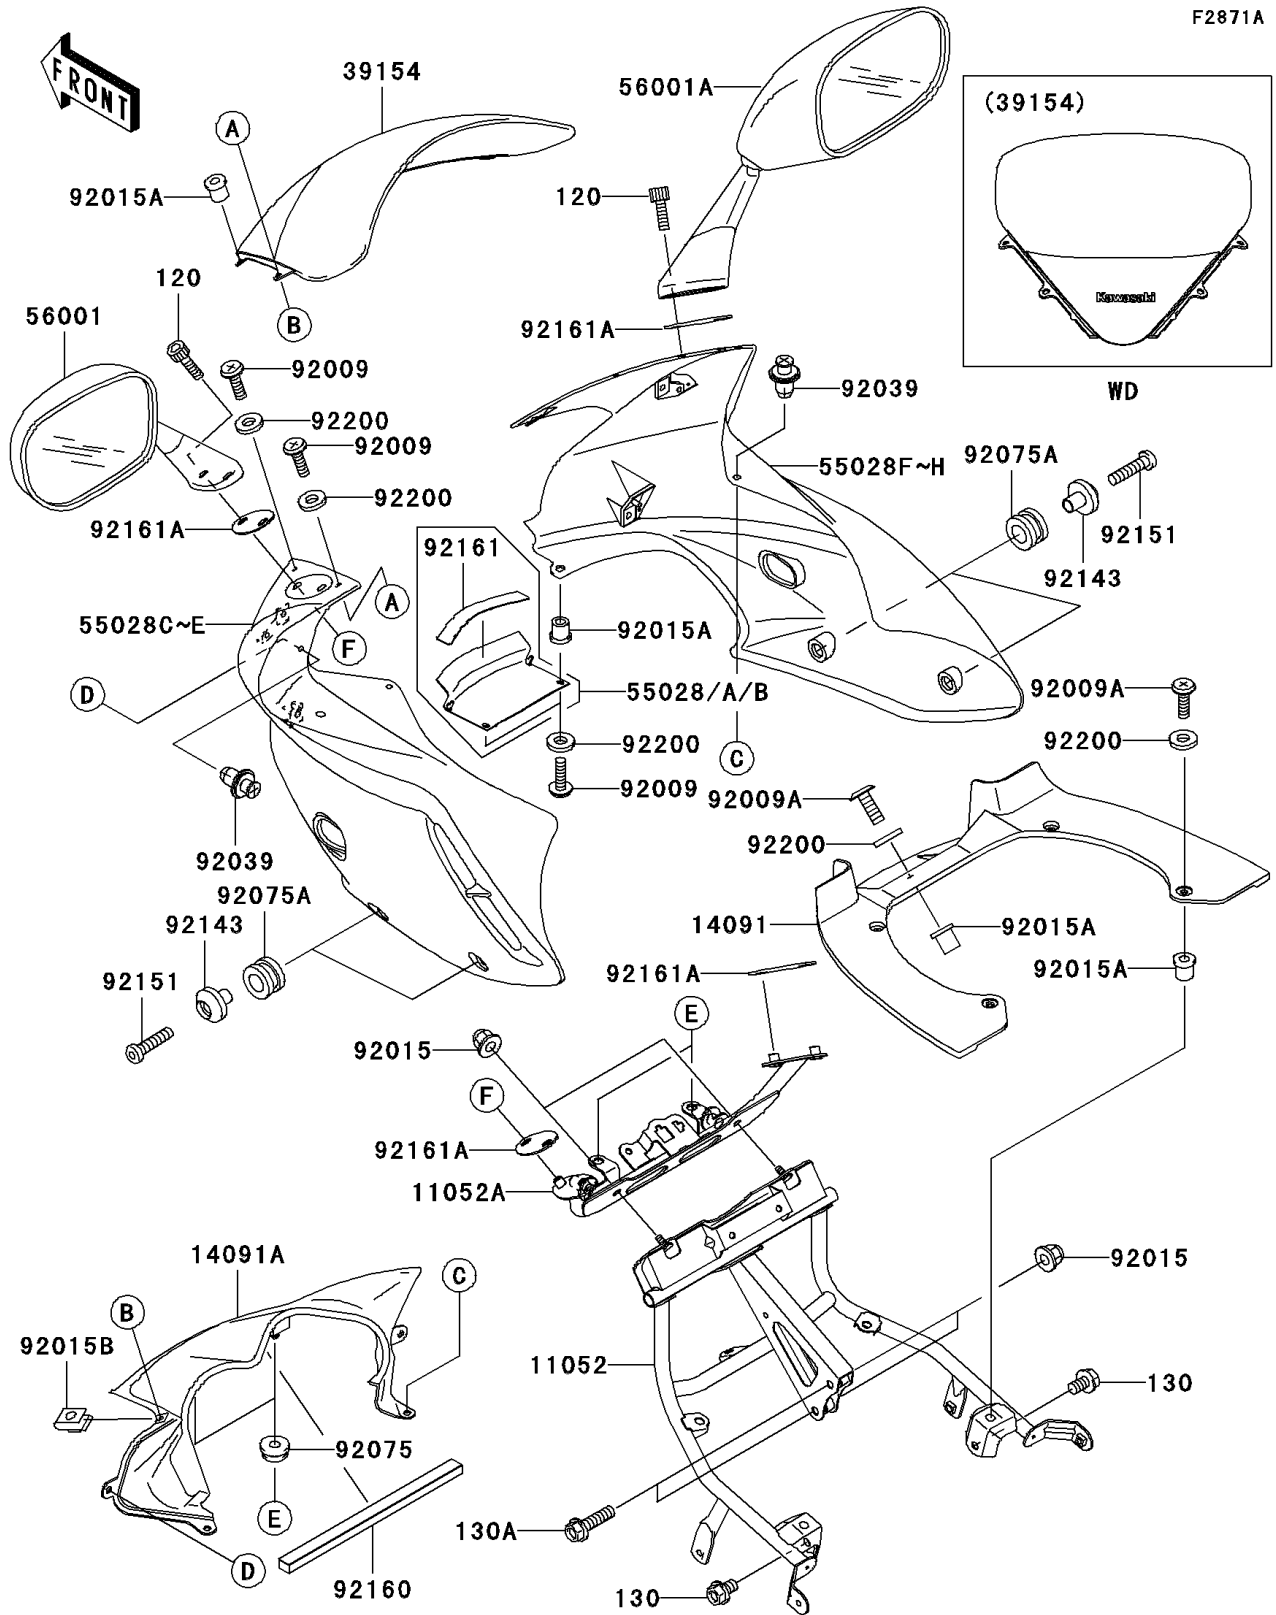

2004 ZR-7S (Canada Only) PARTS DIAGRAM

Cowling(H4/H5)

F2871A

2004 ZR-7S (Canada Only) PARTS LIST

Cowling(H4/H5)

ITEM NAME	PART NUMBER	QUANTITY
BOLT-SOCKET,6X20 (Ref # 120)	120P0620	4
BOLT-FLANGED (Ref # 130)	130J0812	2
BOLT-FLANGED,8X30 (Ref # 130A)	130J0830	2
BRACKET,UPP COWLING (Ref # 11052)	11052-1102	1
BRACKET,MIRROR (Ref # 11052A)	11052-1175	1
COVER,INNER (Ref # 14091)	14091-1316	1
COVER,METER (Ref # 14091A)	14091-1382	1
WINDSHIELD (Ref # 39154)	39154-5015	1
COWLING,UPP,CNT,C.L.BLUE (Ref # 55028)	55028-0018-E1	1
COWLING,UPP,CNT,M.R.RED (Ref # 55028A)	55028-0018-468	1
COWLING,UPP,CNT,M.SILVER (Ref # 55028B)	55028-0018-473	1
COWLING,UPP,LH,C.L.BLUE (Ref # 55028C)	55028-1408-E1	1
COWLING,UPP,LH,M.R.RED (Ref # 55028D)	55028-1408-468	1
COWLING,UPP,LH,M.SILVER (Ref # 55028E)	55028-1408-473	1
COWLING,UPP,RH,C.L.BLUE (Ref # 55028F)	55028-1409-E1	1
COWLING,UPP,RH,M.R.RED (Ref # 55028G)	55028-1409-468	1
COWLING,UPP,RH,M.SILVER (Ref # 55028H)	55028-1409-473	1
MIRROR-ASSY,LH (Ref # 56001)	56001-1543	1
MIRROR-ASSY,RH (Ref # 56001A)	56001-1544	1
SCREW,5X18 (Ref # 92009)	92009-1655	6
SCREW,5X16 (Ref # 92009A)	92009-1909	5
NUT,CAP,8MM,BLACK (Ref # 92015)	92015-1174	4
NUT,WELL,5MM (Ref # 92015A)	92015-1757	9
NUT,5MM (Ref # 92015B)	92015-1798	2
RIVET (Ref # 92039)	92039-1227	4
DAMPER (Ref # 92075)	92075-1011	2
DAMPER (Ref # 92075A)	92075-1634	4
COLLAR,BLACK (Ref # 92143)	92143-1226	4
BOLT,SOCKET,6X25 (Ref # 92151)	92151-1924	4

2004 ZR-7S (Canada Only) PARTS LIST

Cowling(H4/H5)

ITEM NAME	PART NUMBER	QUANTITY
DAMPER (Ref # 92160)	92160-1646	1
DAMPER,UPP COWLING (Ref # 92161)	92161-0097	1
DAMPER,MIRROR (Ref # 92161A)	92161-1199	4
WASHER,NYLON,5.3X11.5X0.5 (Ref # 92200)	92200-1480	11