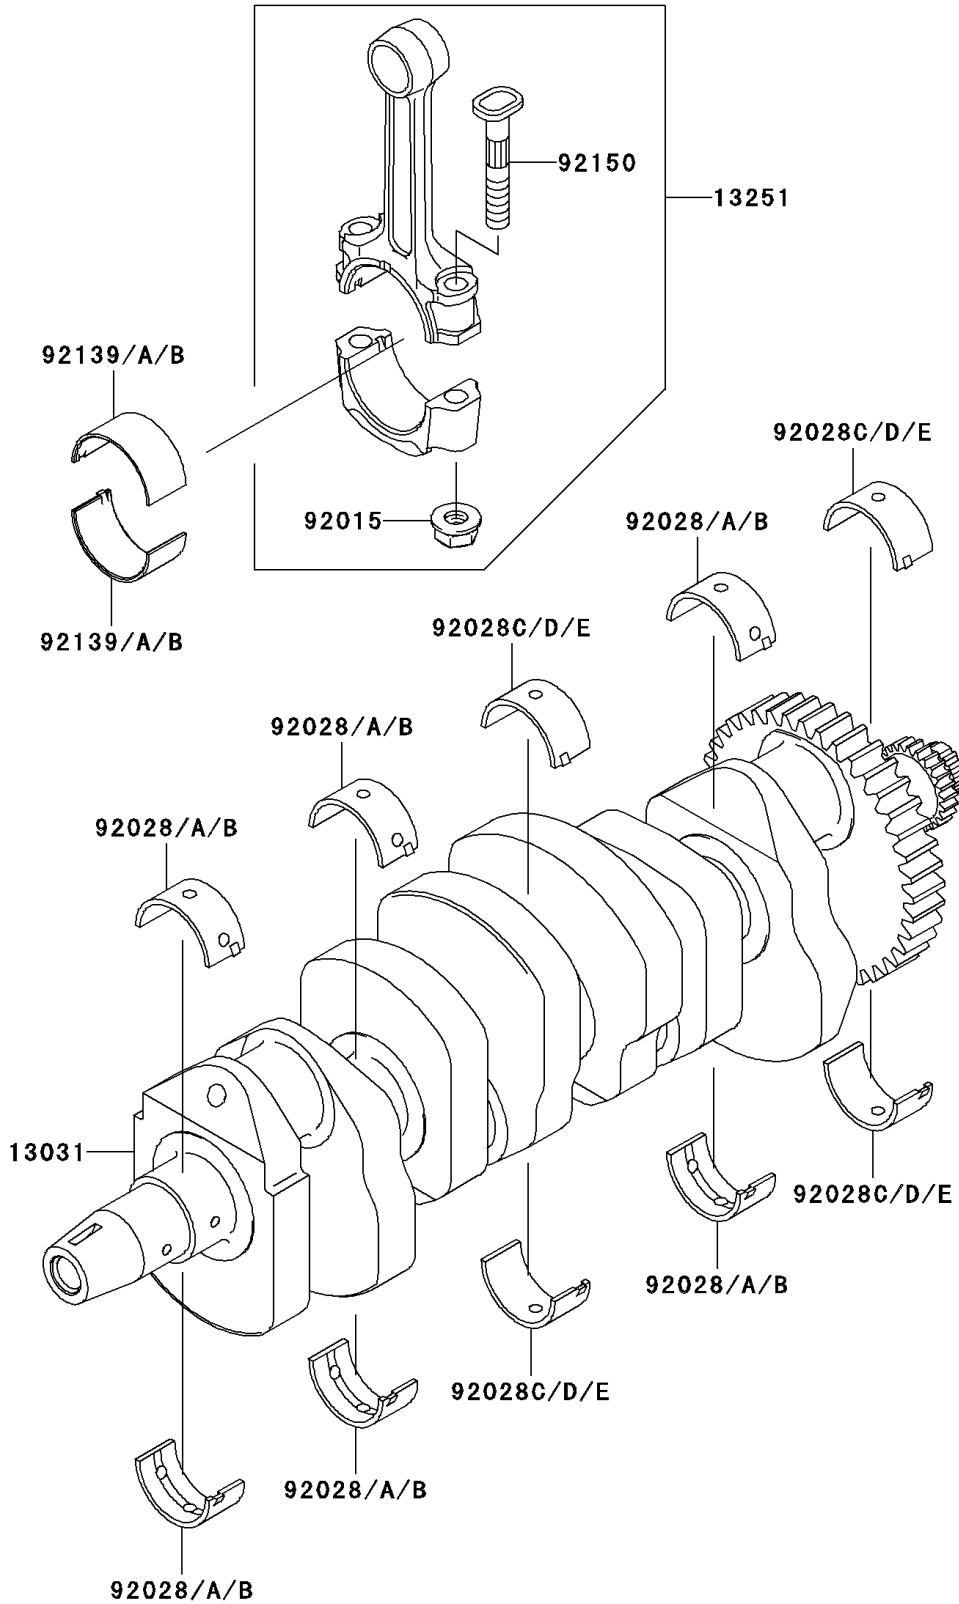

# 2005 Z750S PARTS DIAGRAM

Crankshaft

E1321

## 2005 Z750S PARTS LIST

### Crankshaft

| ITEM NAME                                   | PART NUMBER   | QUANTITY |
|---|---------------|----------|
| CRANKSHAFT-COMP (Ref # 13031)               | 13031-0003    | 1        |
| ROD-ASSY-CONNECTING,II (Ref # 13251)        | 13251-1145-II | 4        |
| NUT,FLANGED,8MM (Ref # 92015)               | 92015-1311    | 8        |
| BUSHING,CRANK,BLUE (Ref # 92028)            | 92028-1827    | 6        |
| BUSHING,CRANK,BLACK (Ref # 92028A)          | 92028-1828    | AR       |
| BUSHING,CRANK,BROWN (Ref # 92028B)          | 92028-1829    | AR       |
| BUSHING,CRANK,BLUE (Ref # 92028C)           | 92028-1866    | 4        |
| BUSHING,CRANK,BLACK (Ref # 92028D)          | 92028-1867    | AR       |
| BUSHING,CRANK,BROWN (Ref # 92028E)          | 92028-1868    | AR       |
| BUSHING,CONNECTING ROD,BLUE (Ref # 92139)   | 92139-1108    | 8        |
| BUSHING,CONNECTING ROD,BLACK (Ref # 92139A) | 92139-1109    | AR       |
| BUSHING,CONNECTING ROD,BROWN (Ref # 92139B) | 92139-1110    | AR       |
| BOLT,CONNECTING ROD,8MM (Ref # 92150)       | 92150-1216    | 8        |