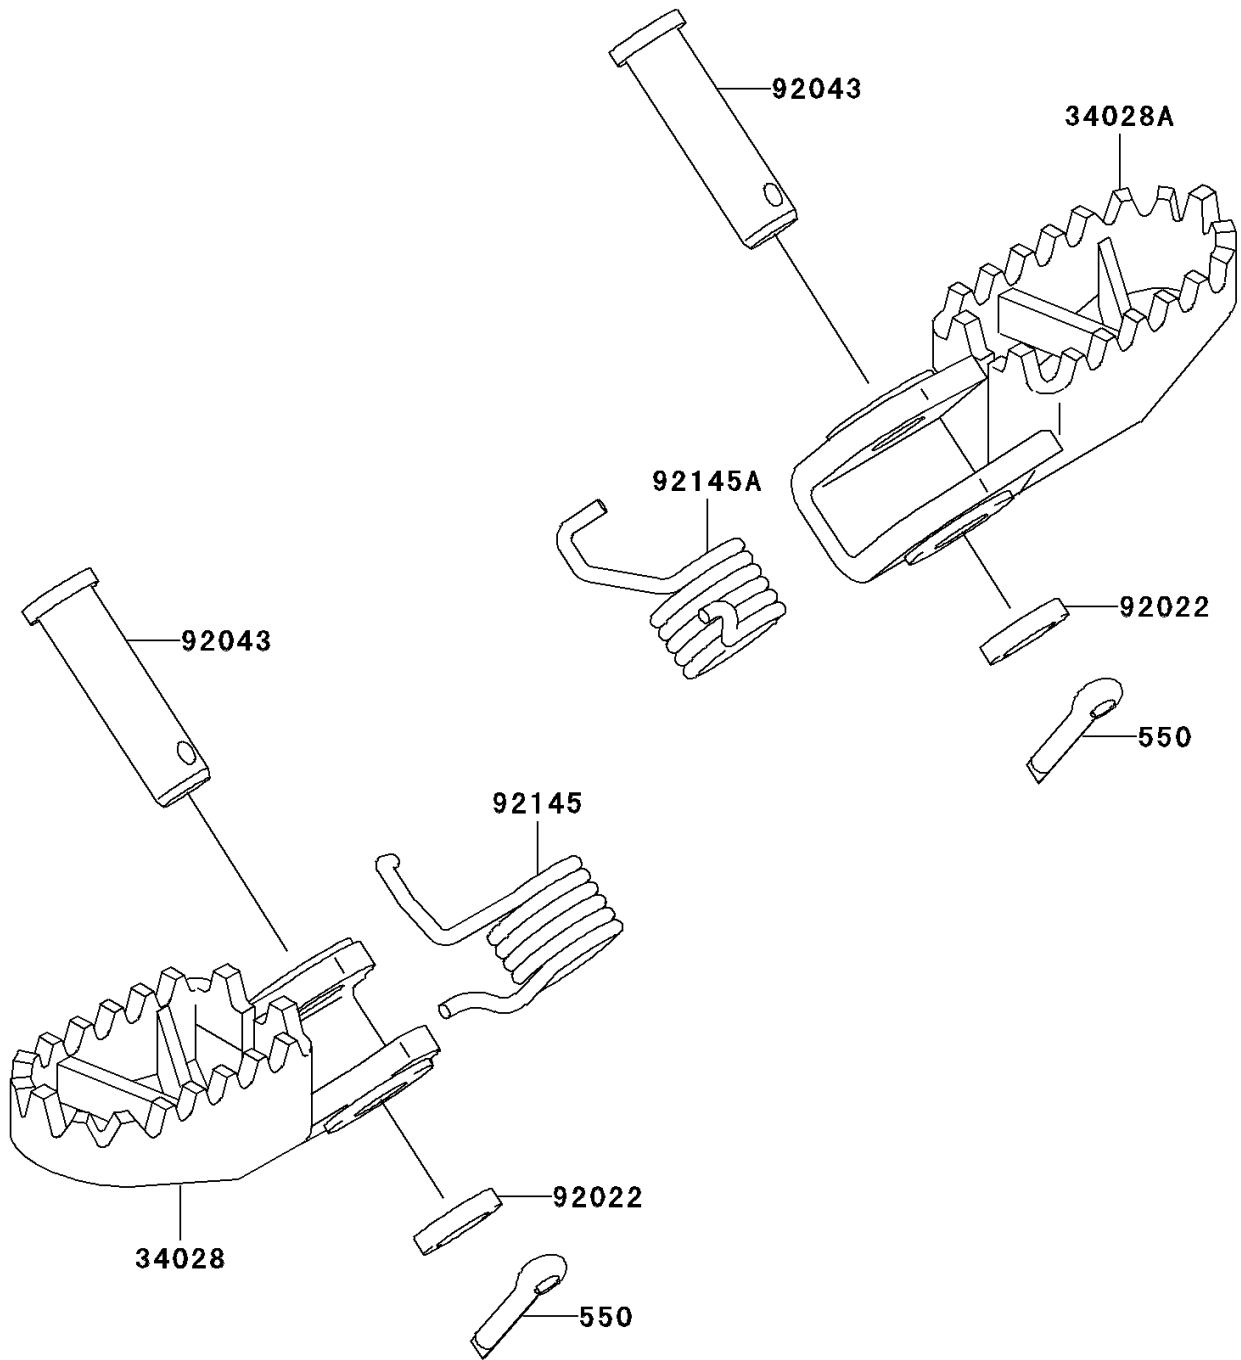

2007 KX65 PARTS DIAGRAM

Footrests

F2160

2007 KX65 PARTS LIST

Footrests

ITEM NAME	PART NUMBER	QUANTITY
PIN-COTTER,3.0X20 (Ref # 550)	550S3020	2
STEP,LH,SILVER (Ref # 34028)	34028-1529-CE	1
STEP,RH,SILVER (Ref # 34028A)	34028-1530-CE	1
WASHER,10.2X16X1 (Ref # 92022)	92022-1829	2
PIN,10X37.5 (Ref # 92043)	92043-1643	2
SPRING,STEP,LH (Ref # 92145)	92145-1106	1
SPRING,STEP,RH (Ref # 92145A)	92145-1107	1