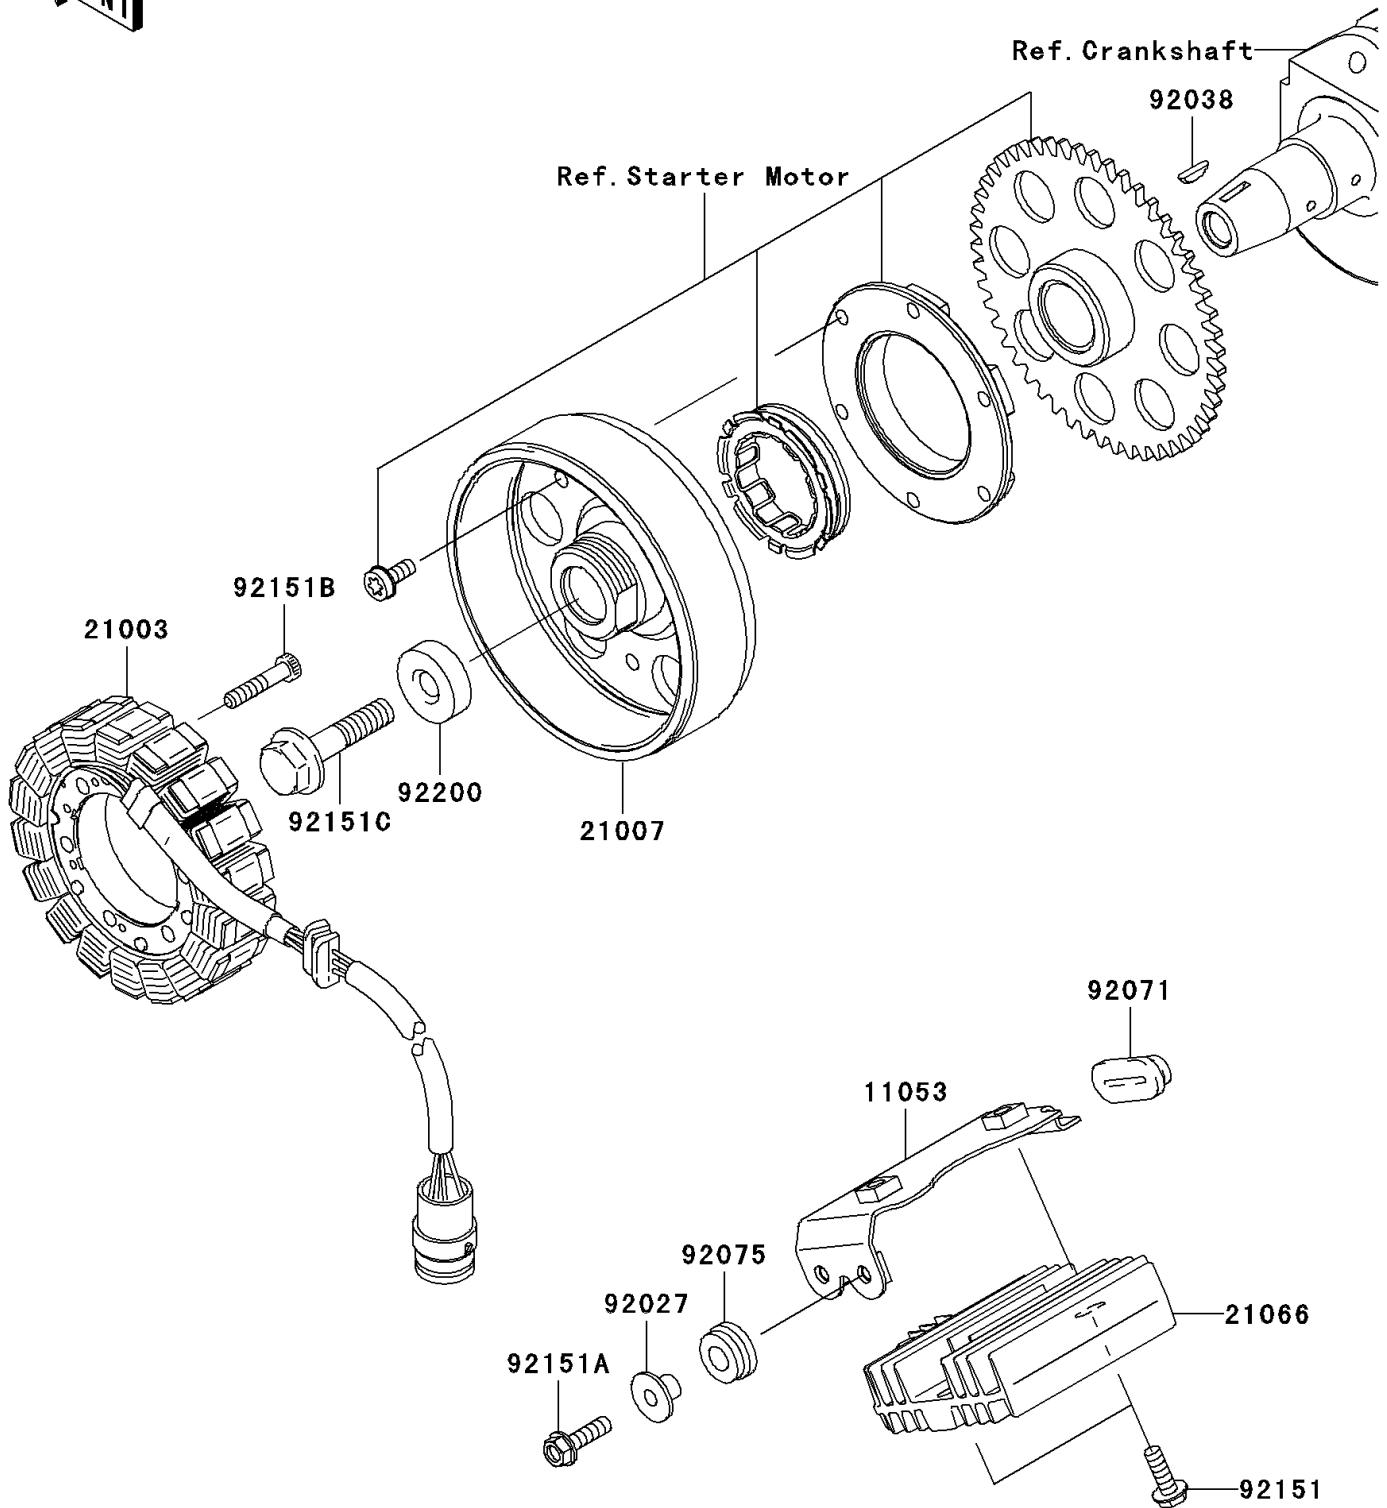

2005 Z750S PARTS DIAGRAM

Generator

E1810

2005 Z750S PARTS LIST

Generator

ITEM NAME	PART NUMBER	QUANTITY
BRACKET,REGULATOR (Ref # 11053)	11053-0210	1
STATOR (Ref # 21003)	21003-0001	1
ROTOR (Ref # 21007)	21007-0021	1
REGULATOR-VOLTAGE (Ref # 21066)	21066-1127	1
COLLAR,L=14.1 (Ref # 92027)	92027-1920	2
KEY (Ref # 92038)	92038-1060	1
GROMMET (Ref # 92071)	92071-1187	1
DAMPER,RUBBER (Ref # 92075)	92075-1123	2
BOLT,6X20 (Ref # 92151)	92151-1226	2
BOLT,6X22 (Ref # 92151A)	92151-1411	2
BOLT,6X30 (Ref # 92151B)	92151-1626	4
BOLT,10X40 (Ref # 92151C)	92151-1653	1
WASHER (Ref # 92200)	92200-1241	1