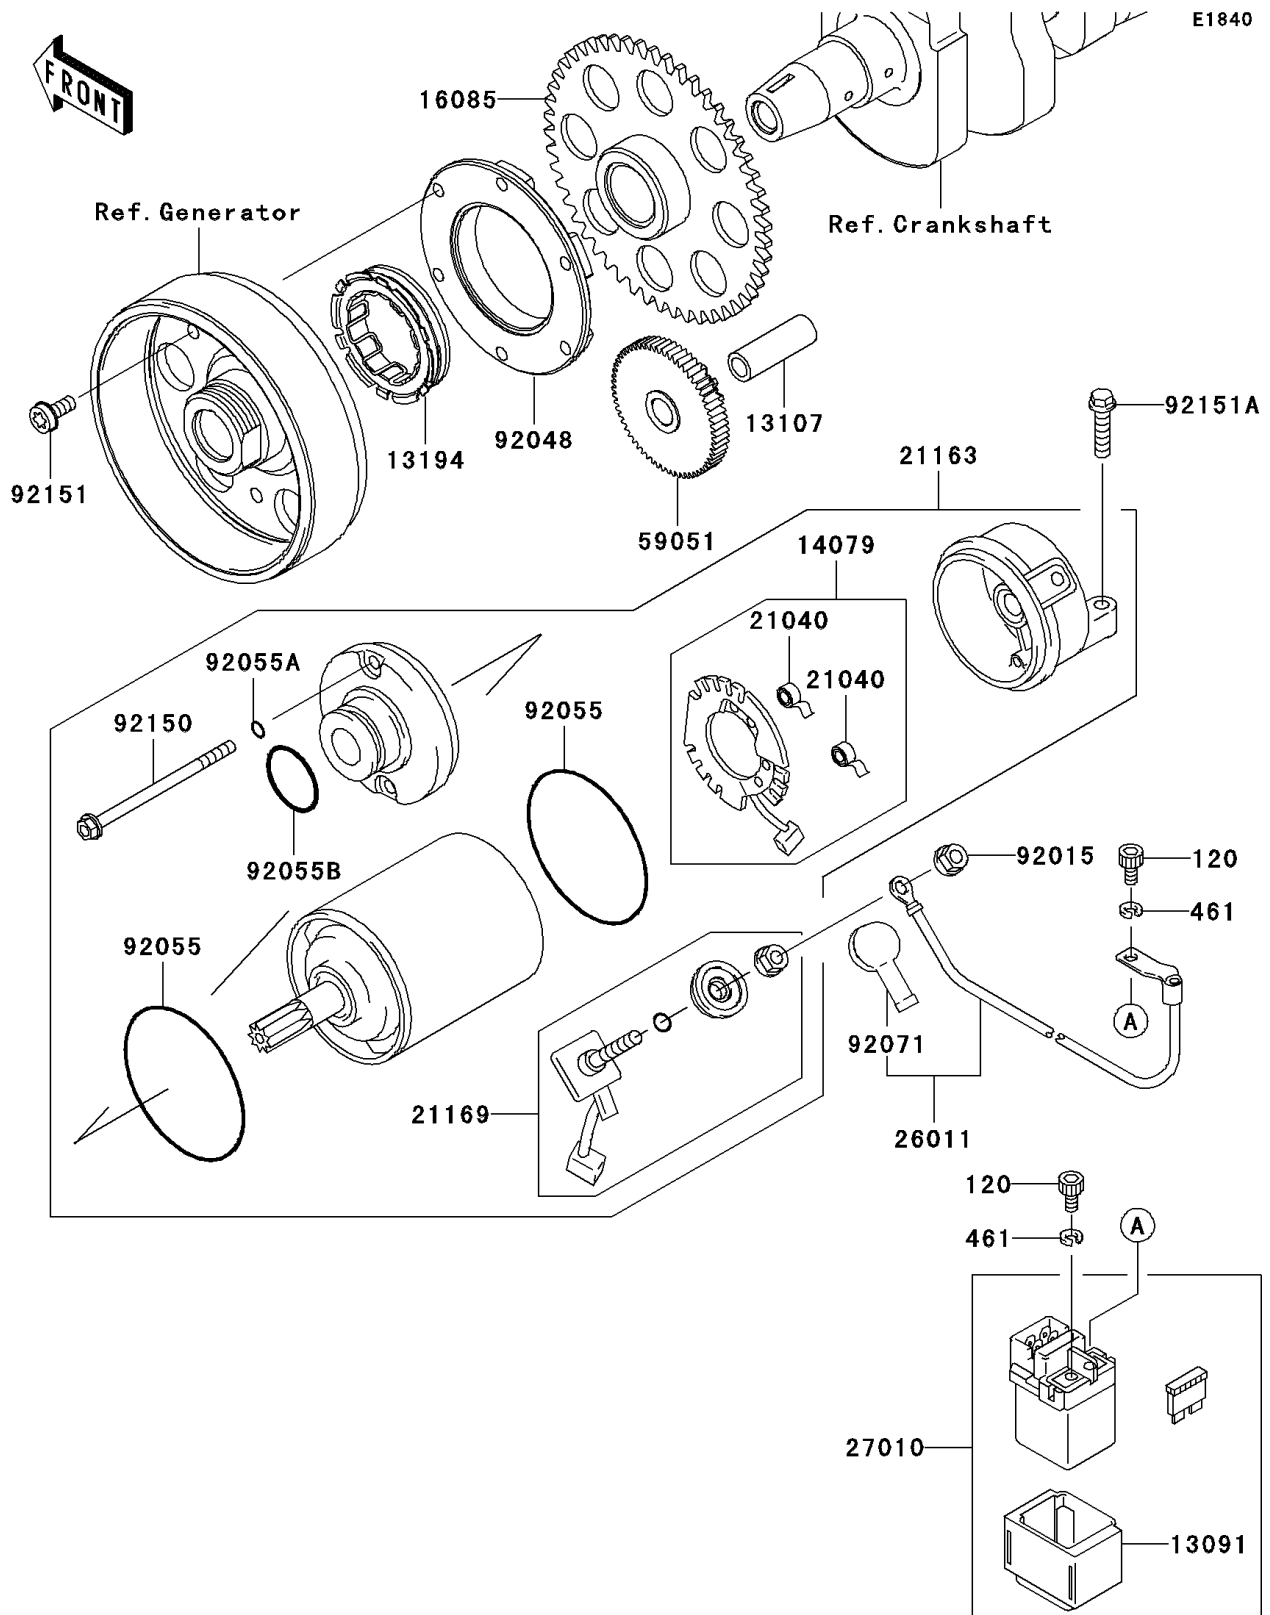

2005 Z750S PARTS DIAGRAM

Starter Motor

2005 Z750S PARTS LIST

Starter Motor

ITEM NAME	PART NUMBER	QUANTITY
BOLT-SOCKET (Ref # 120)	120S0510	2
WASHER-SPRING,5MM,BLACK (Ref # 461)	461K0500	2
HOLDER (Ref # 13091)	13091-1992	1
SHAFT,IDLER GEAR (Ref # 13107)	13107-1377	1
CLUTCH-ONEWAY (Ref # 13194)	13194-1096	1
HOLDER-ASSY,STARTER (Ref # 14079)	14079-0009	1
GEAR,CLUTCH ONEWAY (Ref # 16085)	16085-1303	1
SPRING-BRUSH (Ref # 21040)	21040-0001	2
STARTER-ELECTRIC (Ref # 21163)	21163-0024	1
TERMINAL,STARTER (Ref # 21169)	21169-1058	1
WIRE-LEAD,STARTER (Ref # 26011)	26011-0015	1
SWITCH,MAGNETIC (Ref # 27010)	27010-1376	1
GEAR-SPUR,IDLER (Ref # 59051)	59051-0037	1
NUT (Ref # 92015)	92015-1623	1
RACE,CLUTCH ONEWAY (Ref # 92048)	92048-1114	1
RING-O,62MM (Ref # 92055)	92055-1260	2
RING-O,4.5MM (Ref # 92055A)	92055-1261	2
RING-O,24.4X3.1 (Ref # 92055B)	92055-1262	1
GROMMET,STARTER TERMINAL (Ref # 92071)	92071-1120	1
BOLT (Ref # 92150)	92150-1237	2
BOLT,6X14 (Ref # 92151)	92151-1335	6
BOLT,FLANGED,M6X25 (Ref # 92151A)	92151-1930	2