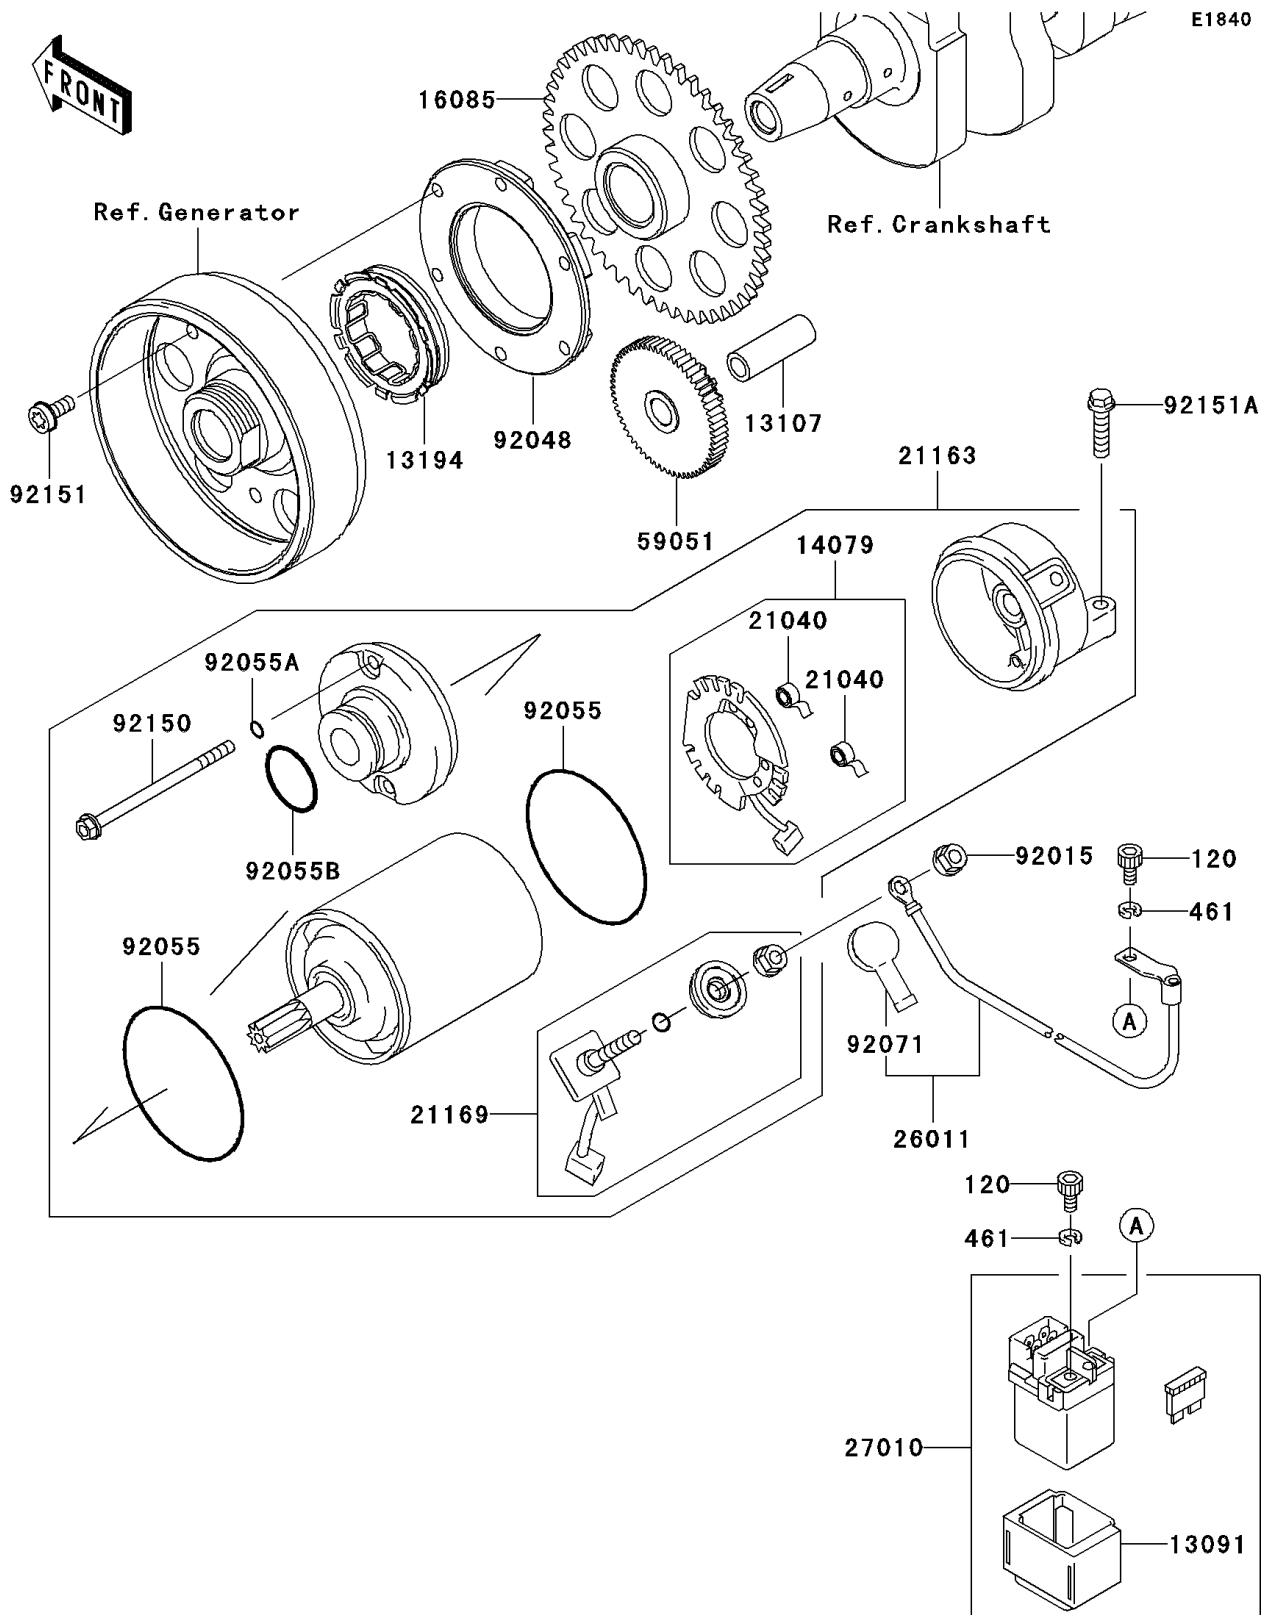

2005 Z750S PARTS DIAGRAM

Starter Motor

2005 Z750S PARTS LIST

Starter Motor

ITEM NAME	PART NUMBER	QUANTITY
-----------	-------------	----------