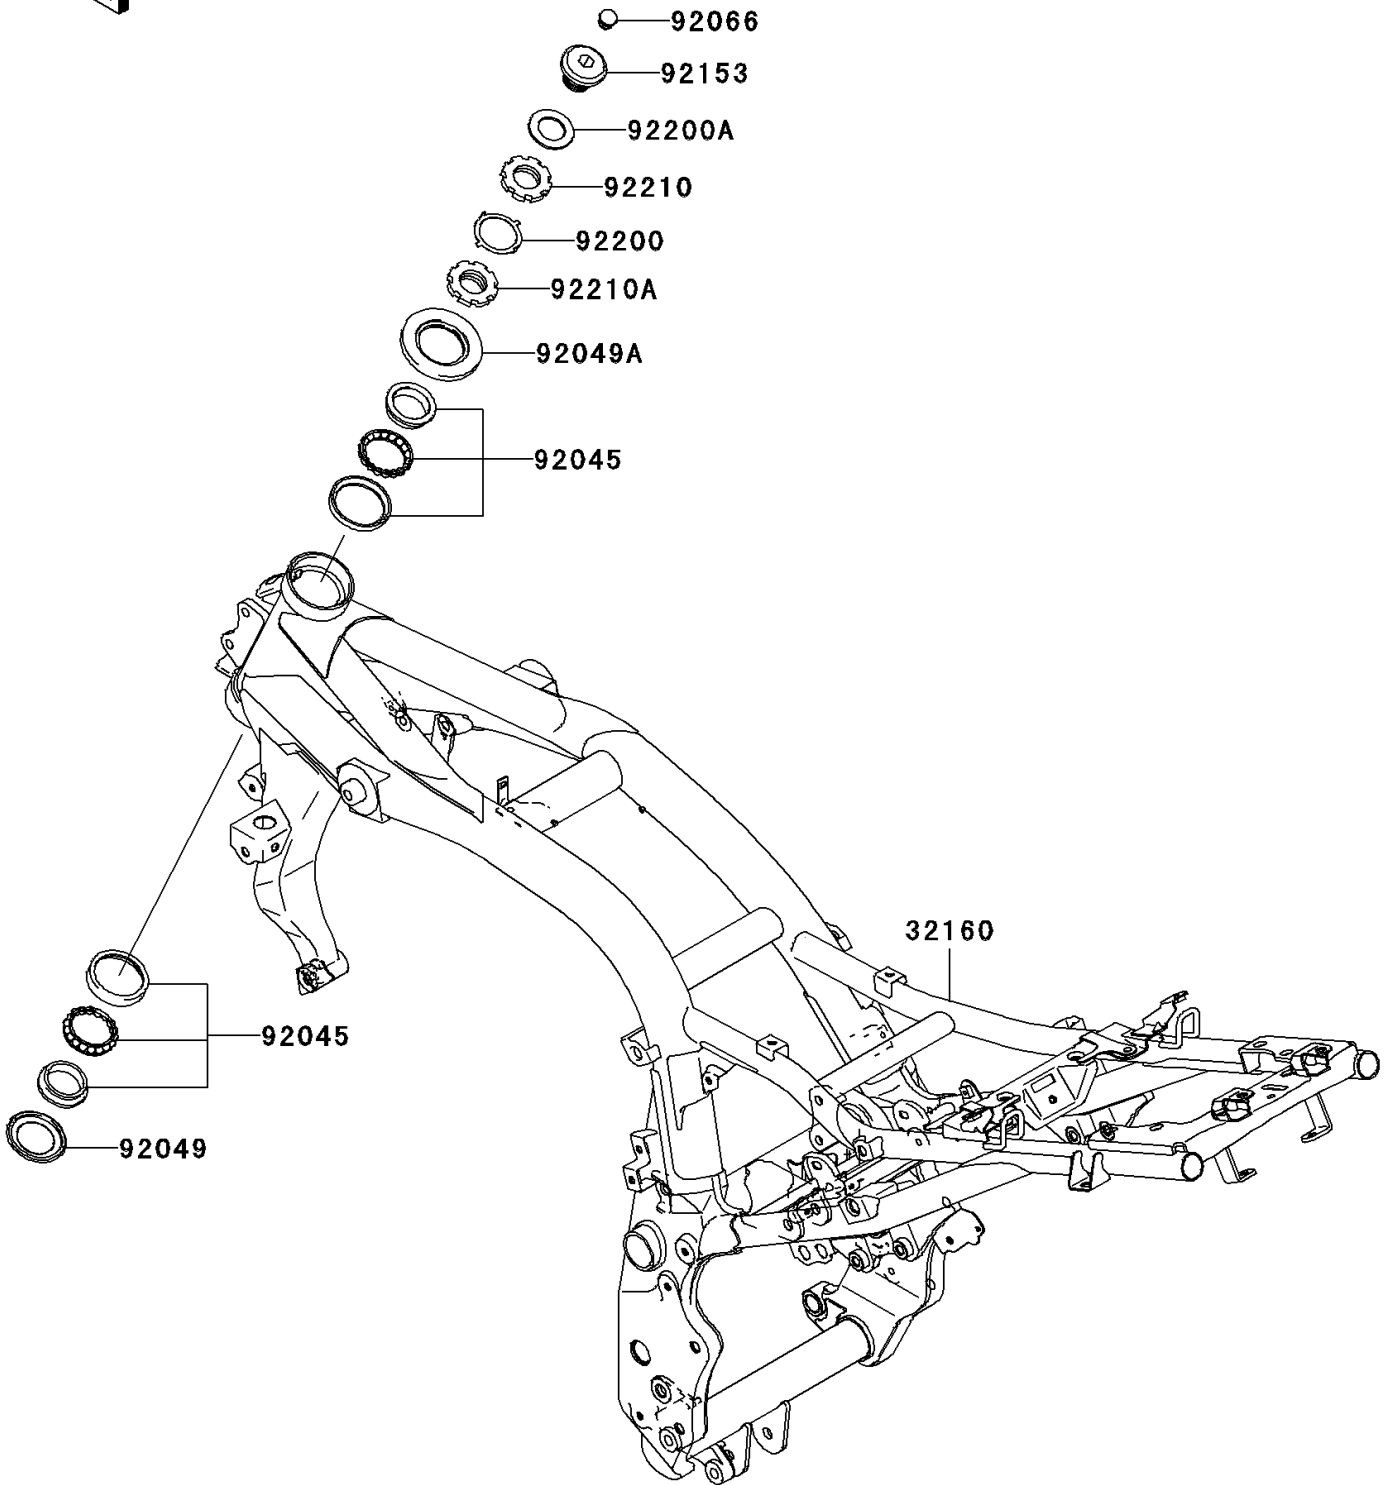

2005 Z750S PARTS DIAGRAM

Frame

F2120

2005 Z750S PARTS LIST

Frame

ITEM NAME	PART NUMBER	QUANTITY
FRAME-COMP (Ref # 32160)	32160-0089	1
BEARING-BALL,SF07A17PX1V1 (Ref # 92045)	92045-1384	2
SEAL-OIL,DS35X55X4 (Ref # 92049)	92049-0022	1
SEAL-OIL,MX043N2 (Ref # 92049A)	92049-1483	1
PLUG (Ref # 92066)	92066-1184	1
BOLT,26MM (Ref # 92153)	92153-0474	1
WASHER (Ref # 92200)	92200-0036	1
WASHER,27X42X2.3 (Ref # 92200A)	92200-0081	1
NUT,STEERING STEM 35MM (Ref # 92210)	92210-0062	1
NUT,STEERING STEM,35MM (Ref # 92210A)	92210-0077	1