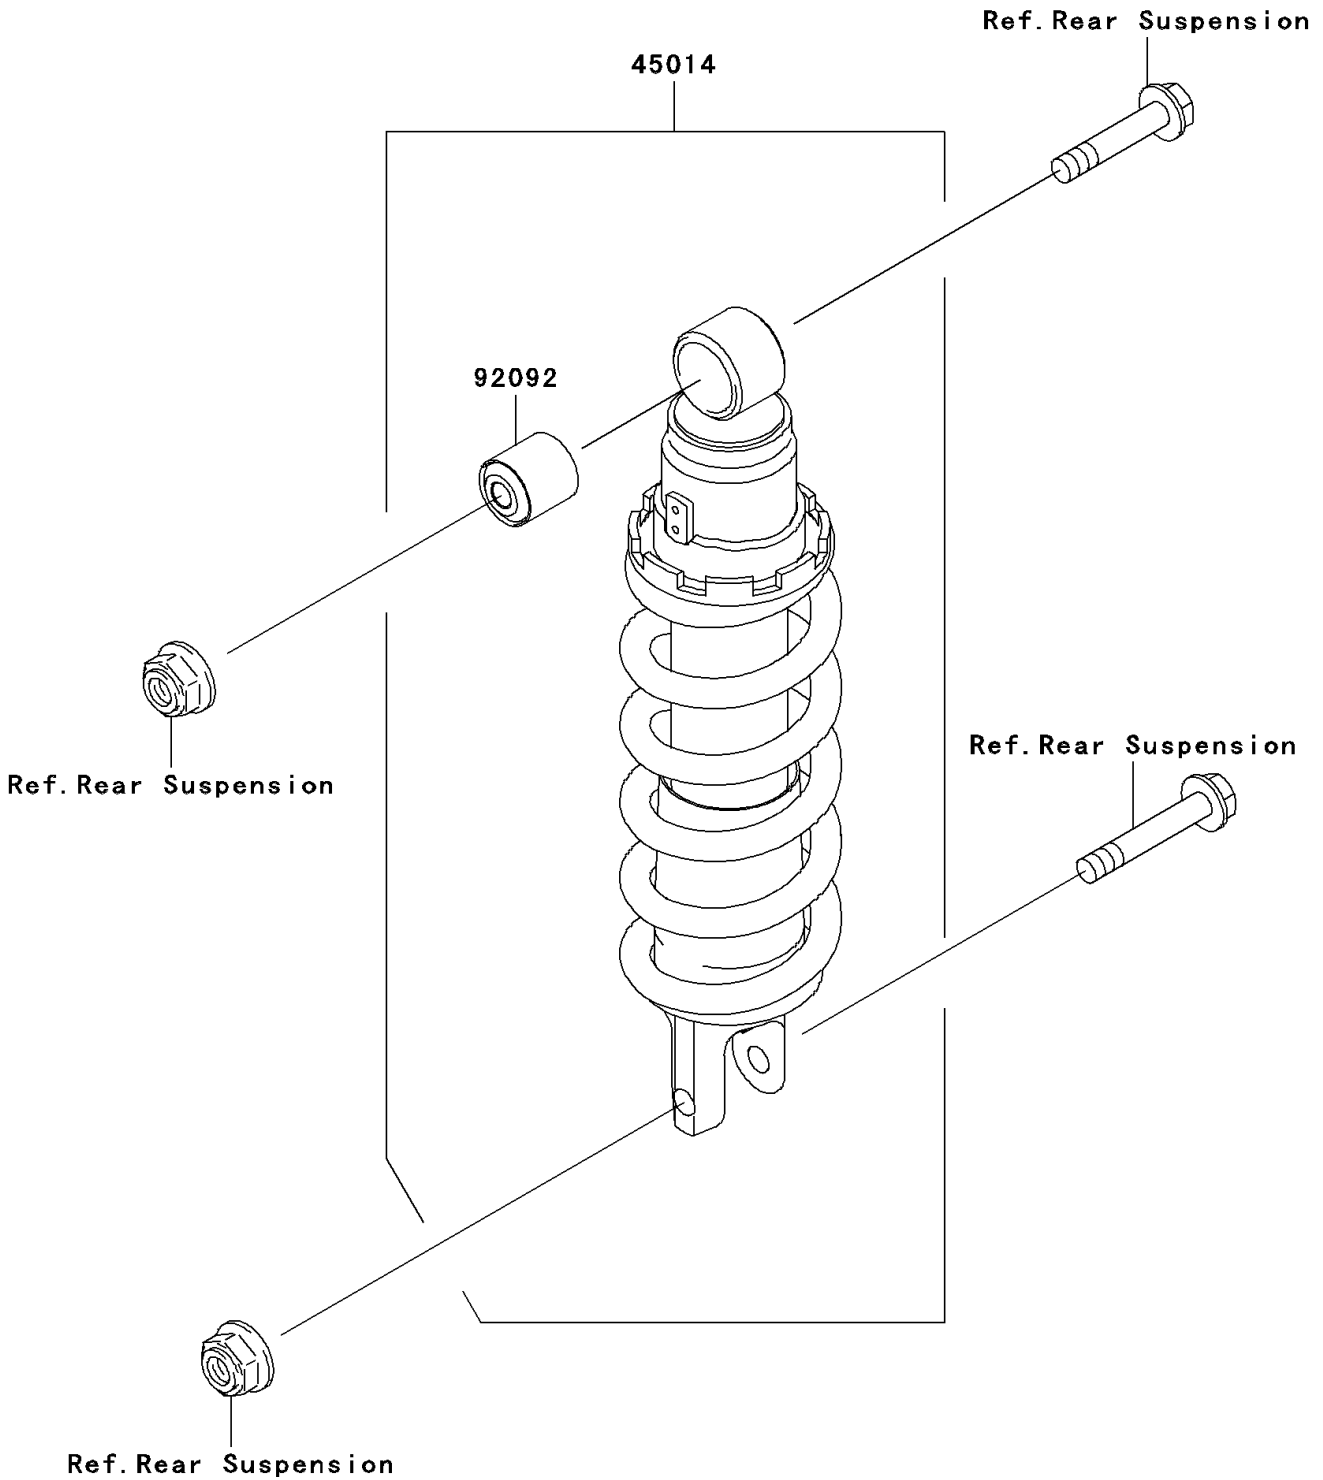

2005 Z750S PARTS DIAGRAM

Shock Absorber(s)

F2280

2005 Z750S PARTS LIST

Shock Absorber(s)

ITEM NAME	PART NUMBER	QUANTITY
SHOCKABSORBER (Ref # 45014)	45014-0080	1
BUSHING-RUBBER (Ref # 92092)	92092-1058	1