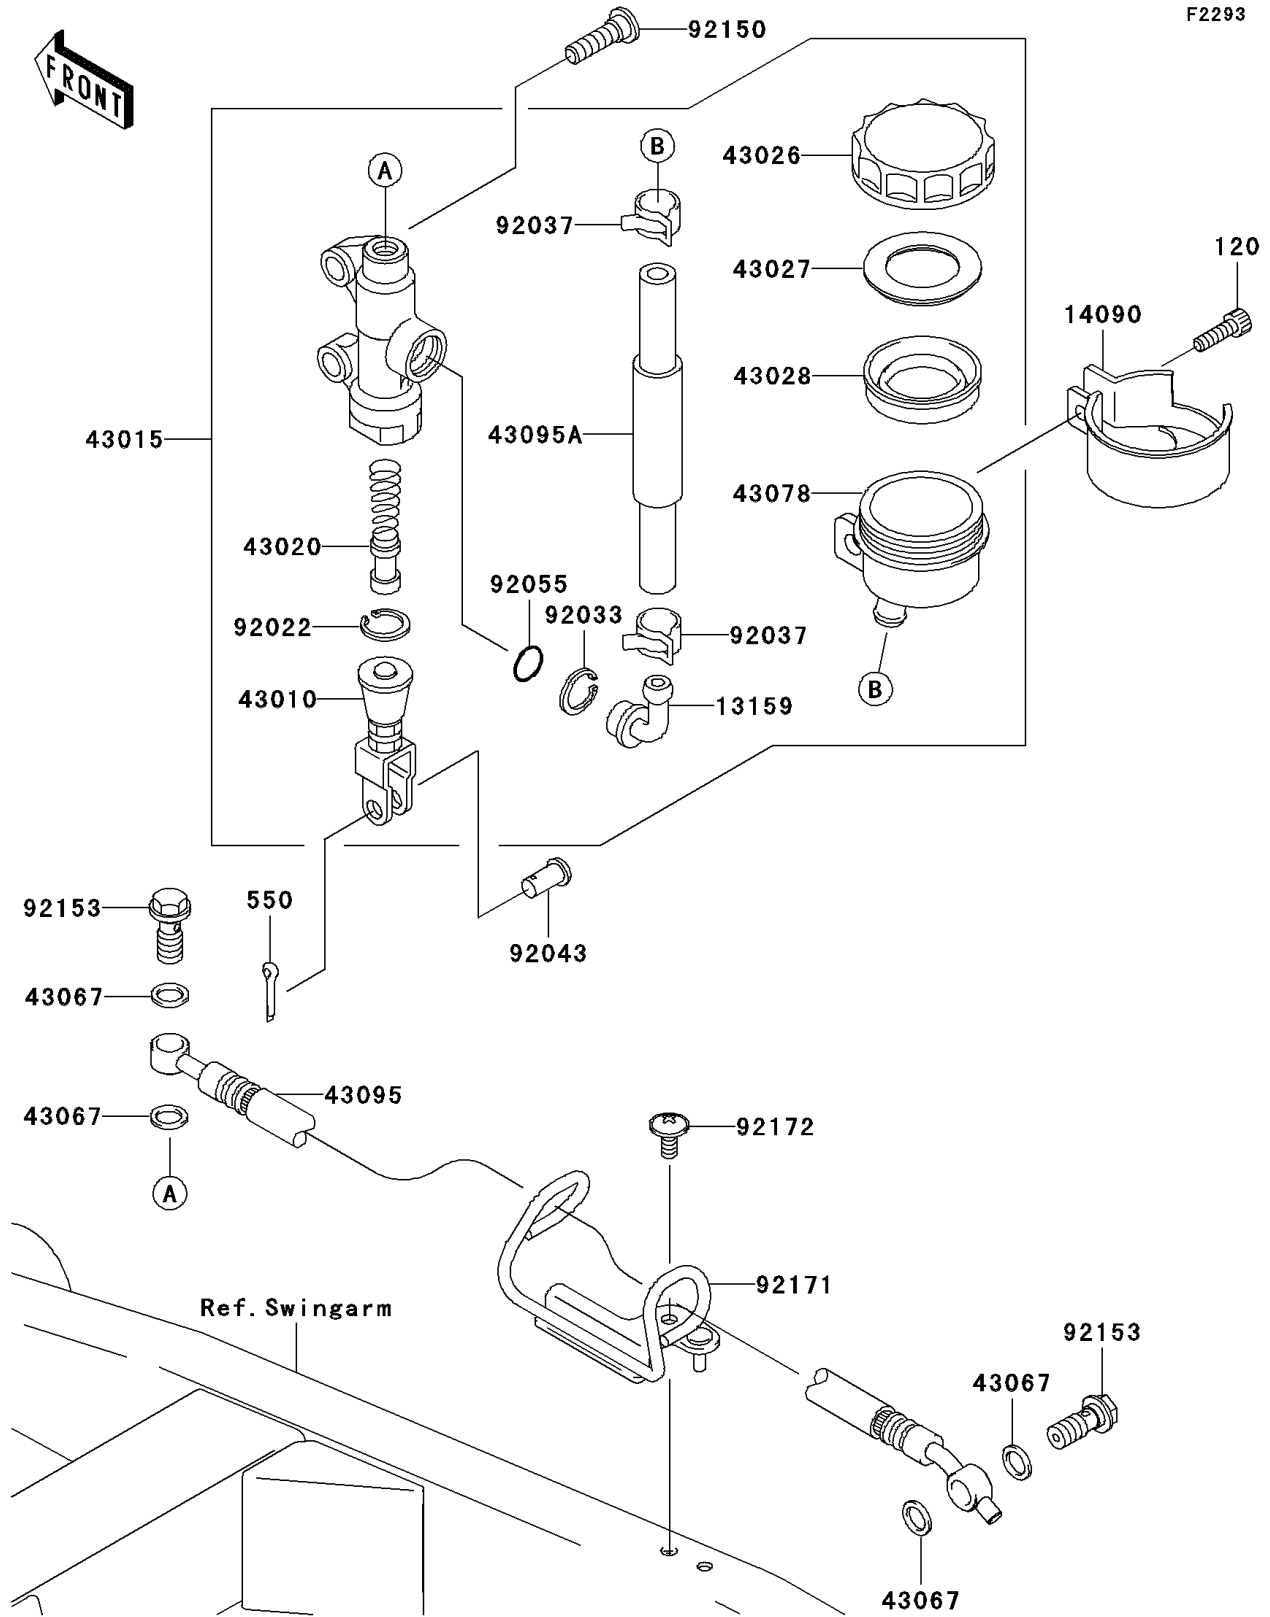

# 2005 Z750S PARTS DIAGRAM

## Rear Master Cylinder

## 2005 Z750S PARTS LIST

### Rear Master Cylinder

ITEM NAME	PART NUMBER	QUANTITY
BOLT-SOCKET (Ref # 120)	120S0620	1
PIN-COTTER,2.0X15 (Ref # 550)	550D2015	1
CONNECTOR,RR MASTER CYLINDER (Ref # 13159)	13159-1052	1
COVER,RESERVOIR TANK (Ref # 14090)	14090-1482	1
ROD-ASSY-BRAKE (Ref # 43010)	43010-1062	1
CYLINDER-ASSY-MASTER,RR (Ref # 43015)	43015-1706	1
PISTON-COMP-BRAKE (Ref # 43020)	43020-1094	1
CAP-BRAKE (Ref # 43026)	43026-1051	1
PLATE-DIAPHRAGM (Ref # 43027)	43027-1051	1
DIAPHRAGM,MASTER CYLINDER (Ref # 43028)	43028-1057	1
WASHER,10.5X15X1.5 (Ref # 43067)	43067-001	4
RESERVOIR,RR MASTER CYLINDER (Ref # 43078)	43078-1165	1
HOSE-BRAKE,RR (Ref # 43095)	43095-0117	1
HOSE-BRAKE,RR MASTER CYLINDER (Ref # 43095A)	43095-1292	1
WASHER,CIRCRIP (Ref # 92022)	92022-1601	1
RING-SNAP,20.5MM (Ref # 92033)	92033-1186	1
CLAMP,BRAKE HOSE (Ref # 92037)	92037-1547	2
PIN,8MM (Ref # 92043)	92043-1303	1
RING-O,MASTER CYLINDER (Ref # 92055)	92055-1251	1
BOLT,SOCKET,8X30 (Ref # 92150)	92150-1843	2
BOLT,OIL,L=23 (Ref # 92153)	92153-0627	2
CLAMP,BRAKE HOSE (Ref # 92171)	92171-0489	1
SCREW,6X14 (Ref # 92172)	92172-0004	1