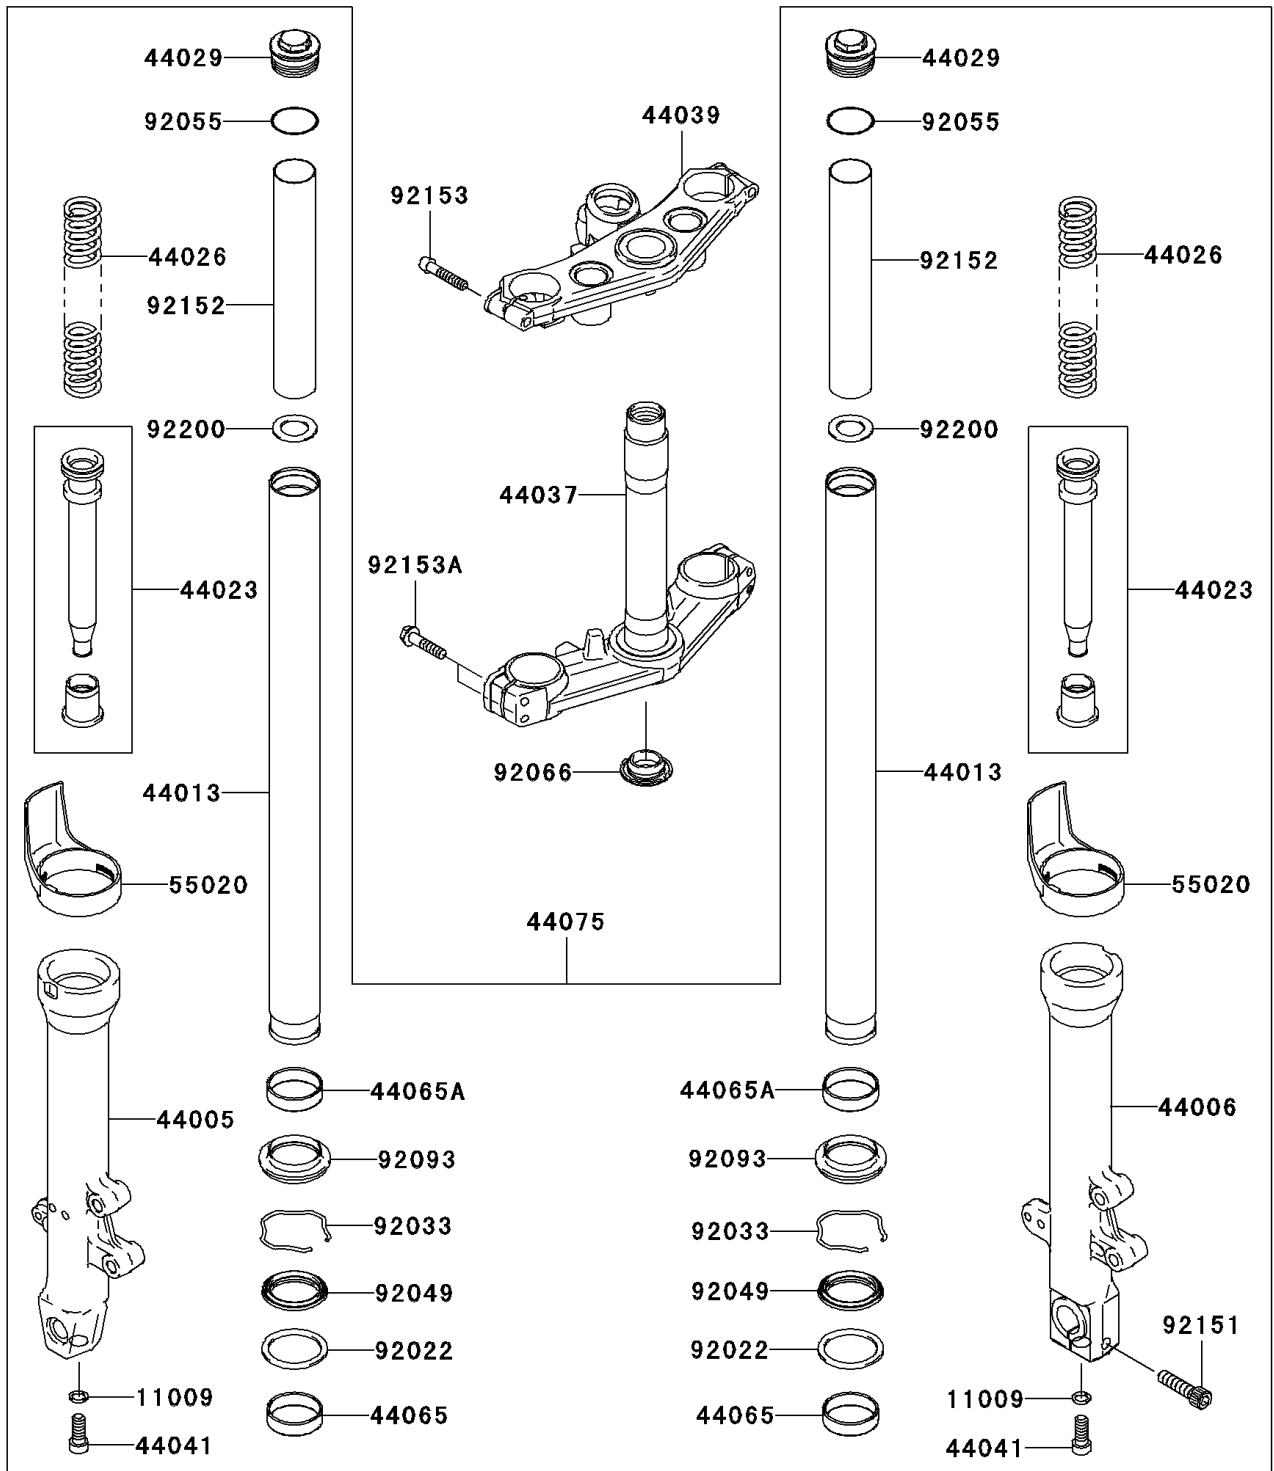

# 2005 Z750S PARTS DIAGRAM

Front Fork

F2340

## 2005 Z750S PARTS LIST

### Front Fork

ITEM NAME	PART NUMBER	QUANTITY
GASKET,PIPE-COMP-SUSP (Ref # 11009)	11009-1325	2
PIPE-LEFT FORK OUTER (Ref # 44005)	44005-0032	1
PIPE-RIGHT FORK OUTER (Ref # 44006)	44006-0031	1
PIPE-FORK INNER (Ref # 44013)	44013-0038	2
CYLINDER-SET-FORK (Ref # 44023)	44023-0009	2
SPRING-FRONT FORK (Ref # 44026)	44026-0063	2
SEAT-FORK SPRING (Ref # 44029)	44029-0003	2
HOLDER-FORK UNDER (Ref # 44037)	44037-0028	1
HOLDER-FORK UPPER (Ref # 44039)	44039-0021	1
BOLT,SOCKET,FORK CYLINDER (Ref # 44041)	44041-040	2
BUSHING-FRONT FORK,OUTER TUBE (Ref # 44065)	44065-1115	2
BUSHING-FRONT FORK,INNER PIPE (Ref # 44065A)	44065-1128	2
DAMPER-SET-FORK (Ref # 44075)	44075-0059	1
GUARD,FORK (Ref # 55020)	55020-1691	2
WASHER,FORK OUTER TUBE (Ref # 92022)	92022-1298	2
RING-SNAP (Ref # 92033)	92033-1036	2
SEAL-OIL,FORK OUTER TUBE (Ref # 92049)	92049-1494	2
RING-O (Ref # 92055)	92055-1321	2
PLUG (Ref # 92066)	92066-0032	1
SEAL,FORK OUTER TUBE (Ref # 92093)	92093-1472	2
BOLT,SOCKET,10X40 (Ref # 92151)	92151-1357	1
COLLAR,FORK,L=219.5 (Ref # 92152)	92152-0279	2
BOLT,SOCKET,8X40 (Ref # 92153)	92153-0506	2
BOLT,FLANGED,8X35 (Ref # 92153A)	92153-0649	4
WASHER (Ref # 92200)	92200-1302	2