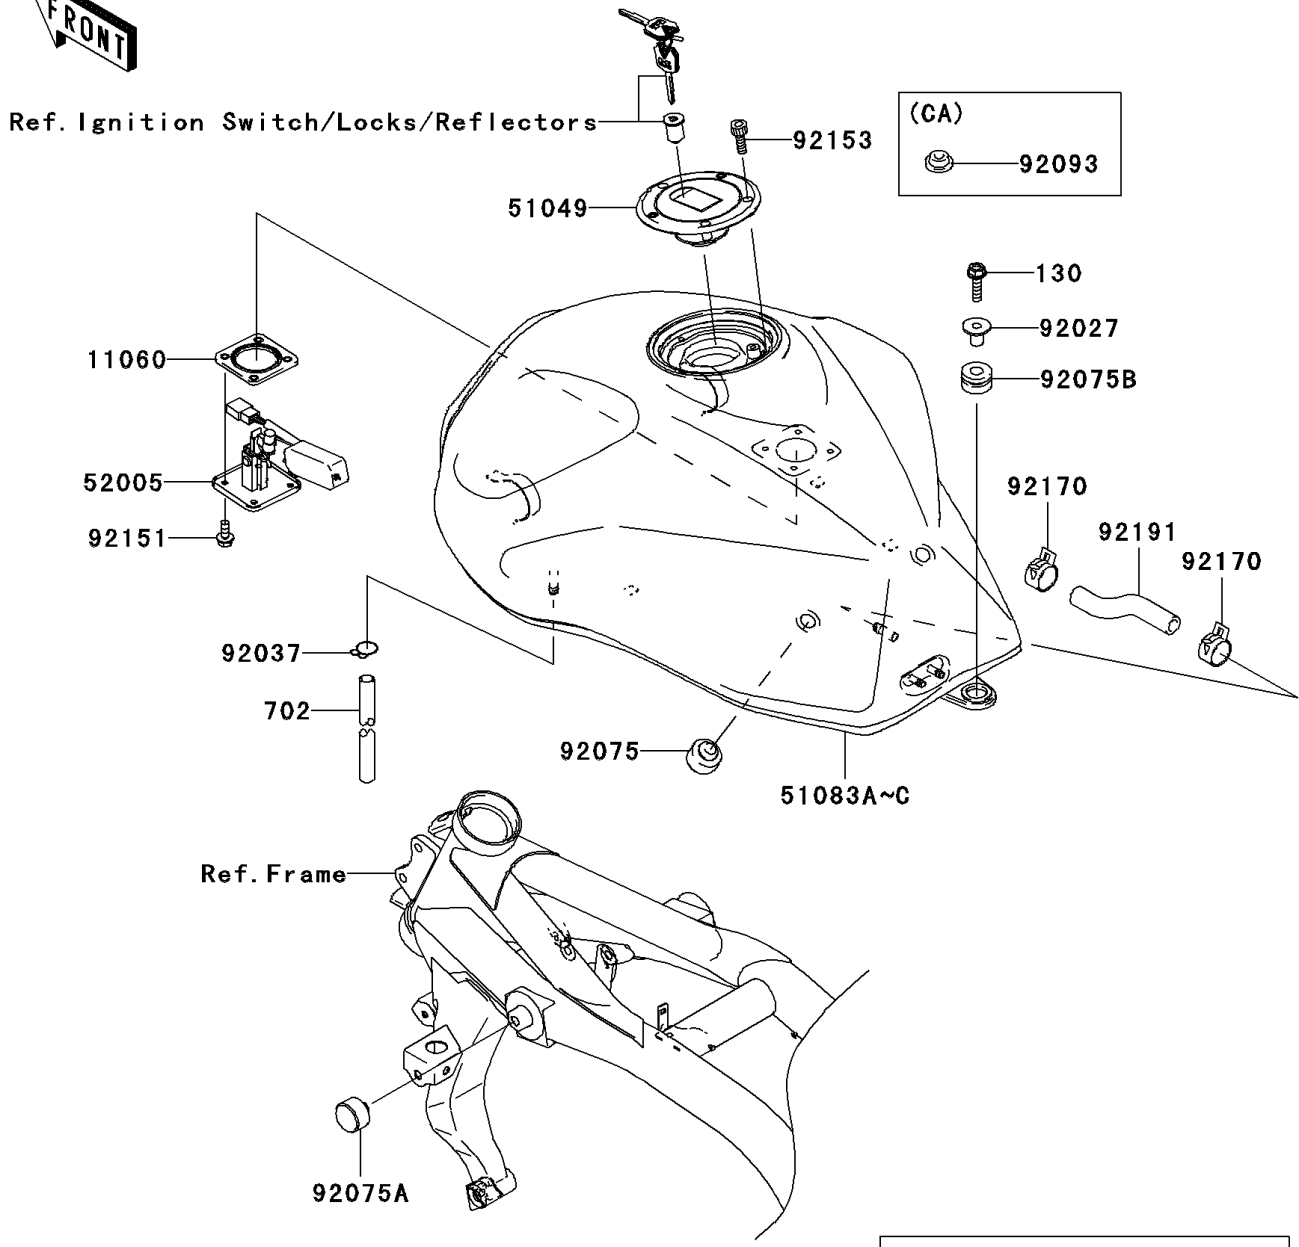

2005 Z750S PARTS DIAGRAM

Fuel Tank

F2410

(51083A/C)	Blue
(51083B)	Red

WD

2005 Z750S PARTS LIST

Fuel Tank

ITEM NAME	PART NUMBER	QUANTITY
GASKET,FUEL GAUGE (Ref # 11060)	11060-1952	1
CAP-TANK,FUEL (Ref # 51049)	51049-0008	1
GAUGE,FUEL (Ref # 52005)	52005-1160	1
COLLAR,L=19.3 (Ref # 92027)	92027-1780	1
CLAMP,TUBE (Ref # 92037)	92037-010	1
BOLT-FLANGED,8X30 (Ref # 130)	130G0830	1
TUBE-RUBBER,6X9X750 (Ref # 702)	702A06750	1
DAMPER (Ref # 92075)	92075-015	2
DAMPER,FUEL TANK (Ref # 92075A)	92075-101	2
DAMPER (Ref # 92075B)	92075-1736	1
BOLT,5X12 (Ref # 92151)	92151-1599	4
BOLT,SOCKET,5X16 (Ref # 92153)	92153-0492	3
CLAMP (Ref # 92170)	92170-1492	2
TUBE (Ref # 92191)	92191-1801	1
TANK-COMP-FUEL,C,P,BLUE (Ref # 51083A)	51083-5393-723	1
TANK-COMP-FUEL,P.M.RED (Ref # 51083B)	51083-5394-724	1
TANK-COMP-FUEL,C.P.BLUE (Ref # 51083C)	51083-5396-723	1
SEAL,FUEL TANK CAP (Ref # 92093)	92093-1030	1