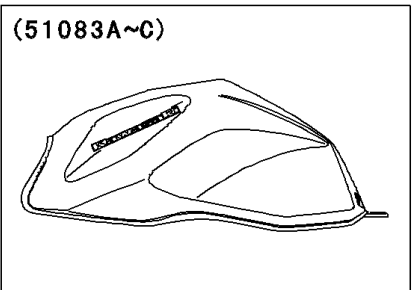

2005 Z750S PARTS DIAGRAM

Fuel Tank

F2410

(51083A/C)	Blue
(51083B)	Red

WD

2005 Z750S PARTS LIST

Fuel Tank

ITEM NAME	PART NUMBER	QUANTITY
GASKET,FUEL GAUGE (Ref # 11060)	11060-1952	1
CAP-TANK,FUEL (Ref # 51049)	51049-0008	1
GAUGE,FUEL (Ref # 52005)	52005-1160	1
COLLAR,L=19.3 (Ref # 92027)	92027-1780	1
CLAMP,TUBE (Ref # 92037)	92037-010	1
BOLT-FLANGED,8X30 (Ref # 130)	130G0830	1
TUBE-RUBBER,6X9X750 (Ref # 702)	702A06750	1
DAMPER (Ref # 92075)	92075-015	2
DAMPER,FUEL TANK (Ref # 92075A)	92075-101	2
DAMPER (Ref # 92075B)	92075-1736	1
BOLT,5X12 (Ref # 92151)	92151-1599	4
BOLT,SOCKET,5X16 (Ref # 92153)	92153-0492	3
CLAMP (Ref # 92170)	92170-1492	2
TUBE (Ref # 92191)	92191-1801	1
TANK-COMP-FUEL,C,P,BLUE (Ref # 51083A)	51083-5393-723	1
TANK-COMP-FUEL,P.M.RED (Ref # 51083B)	51083-5394-724	1
TANK-COMP-FUEL,C.P.BLUE (Ref # 51083C)	51083-5396-723	1
SEAL,FUEL TANK CAP (Ref # 92093)	92093-1030	1