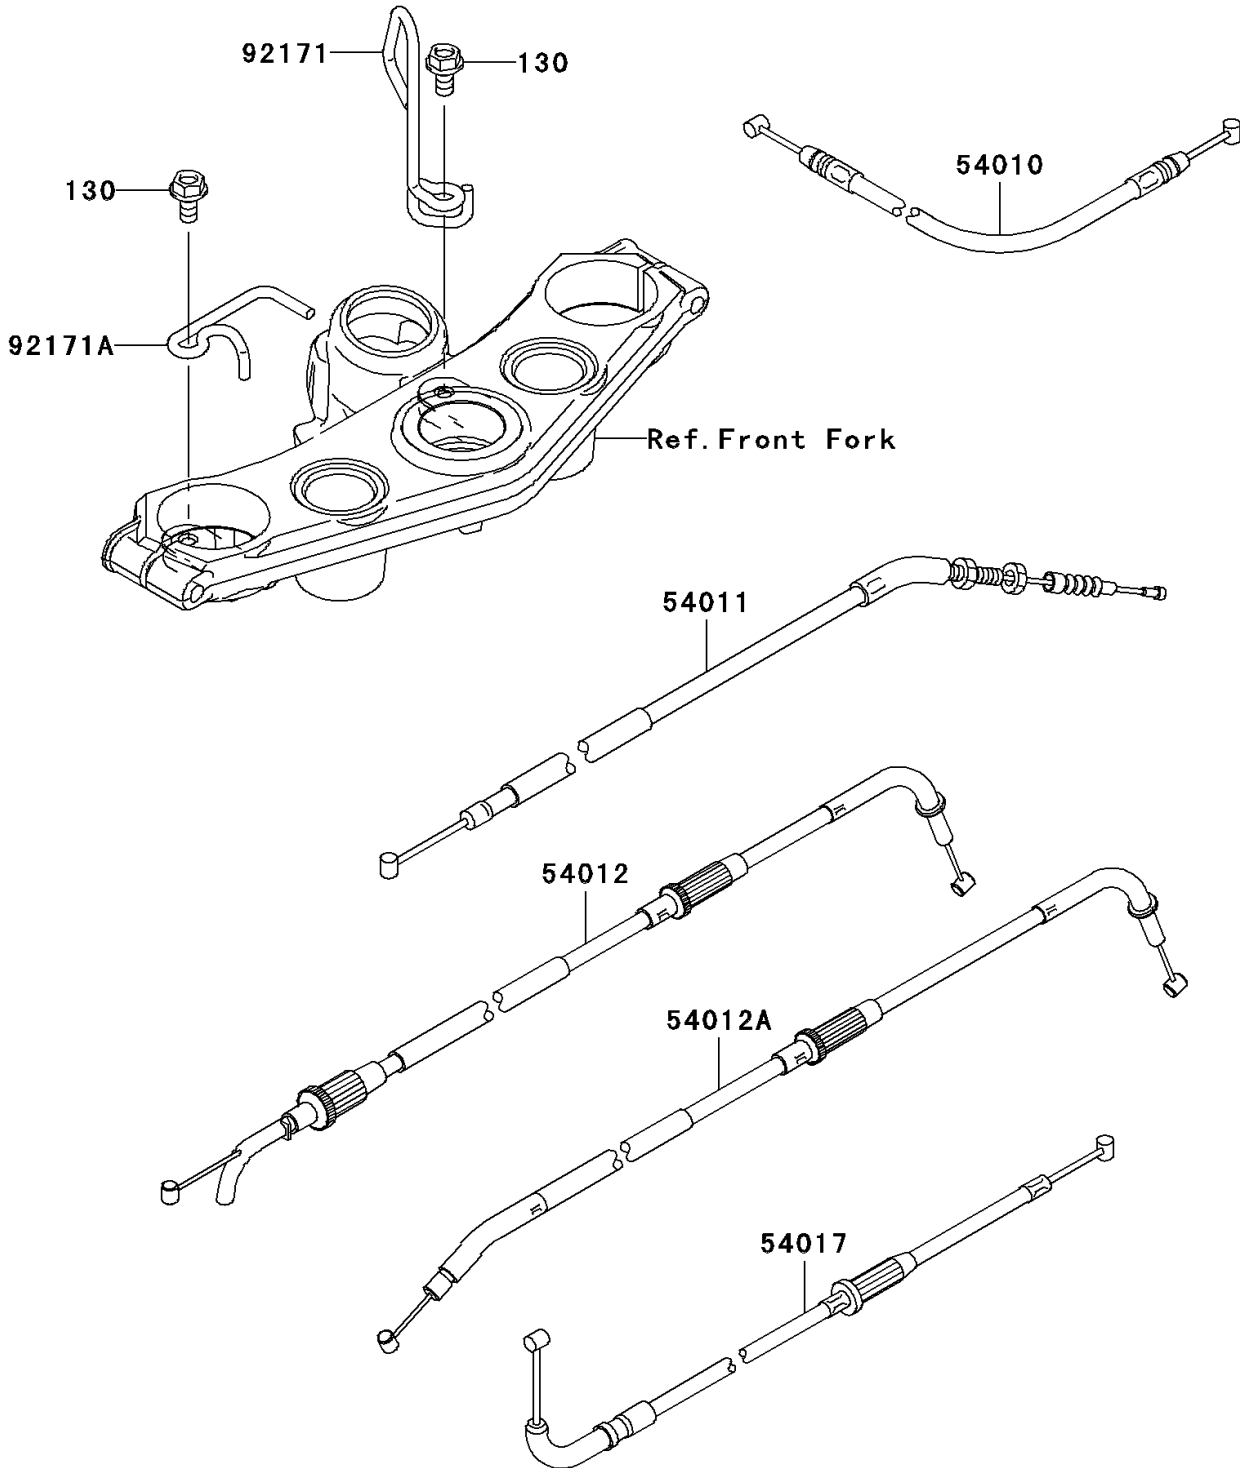

2005 Z750S PARTS DIAGRAM

Cables

F2540

2005 Z750S PARTS LIST

Cables

ITEM NAME	PART NUMBER	QUANTITY
BOLT-FLANGED (Ref # 130)	130L0614	2
CABLE,SEAT LOCK (Ref # 54010)	54010-0029	1
CABLE-CLUTCH (Ref # 54011)	54011-0024	1
CABLE-THROTTLE,OPENING (Ref # 54012)	54012-0152	1
CABLE-THROTTLE,CLOSING (Ref # 54012A)	54012-0153	1
CABLE-STARTER (Ref # 54017)	54017-0023	1
CLAMP,CABLE,UPPER BRACKET,RH (Ref # 92171)	92171-0409	1
CLAMP,CABLE,UPPER BRACKET,LH (Ref # 92171A)	92171-0474	1