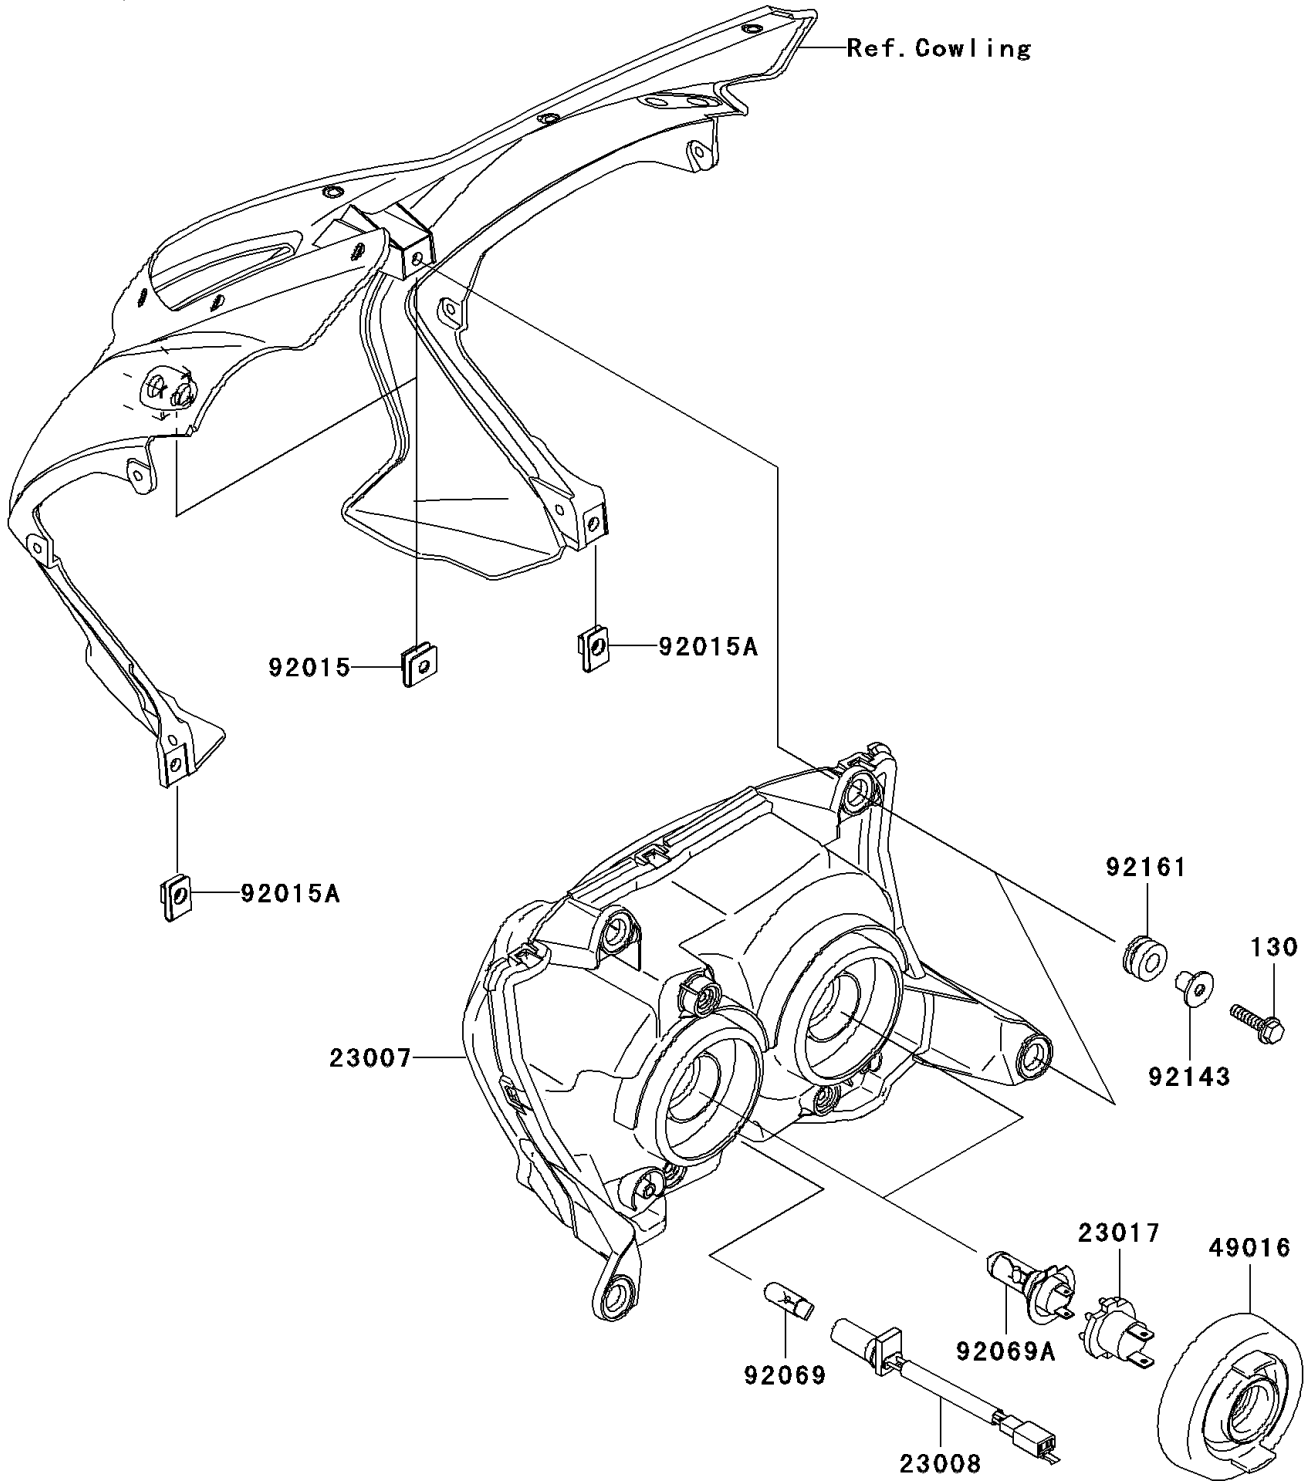

2005 Z750S PARTS DIAGRAM

Headlight(s)

F2710

2005 Z750S PARTS LIST

Headlight(s)

ITEM NAME	PART NUMBER	QUANTITY
BOLT-FLANGED (Ref # 130)	130L0625	4
LENS-COMP,HEAD LAMP (Ref # 23007)	23007-0042	1
SOCKET-ASSY,HEAD LAMP (Ref # 23008)	23008-1686	1
SOCKET,HEAD LAMP (Ref # 23017)	23017-1067	2
COVER-SEAL,HEAD LAMP (Ref # 49016)	49016-1209	2
NUT,6MM (Ref # 92015)	92015-1094	2
NUT,6MM (Ref # 92015A)	92015-1602	2
BULB,12V 5W (Ref # 92069)	92069-1016	1
BULB,12V 55W,H7 (Ref # 92069A)	92069-1126	2
COLLAR (Ref # 92143)	92143-1353	4
DAMPER (Ref # 92161)	92161-0036	4