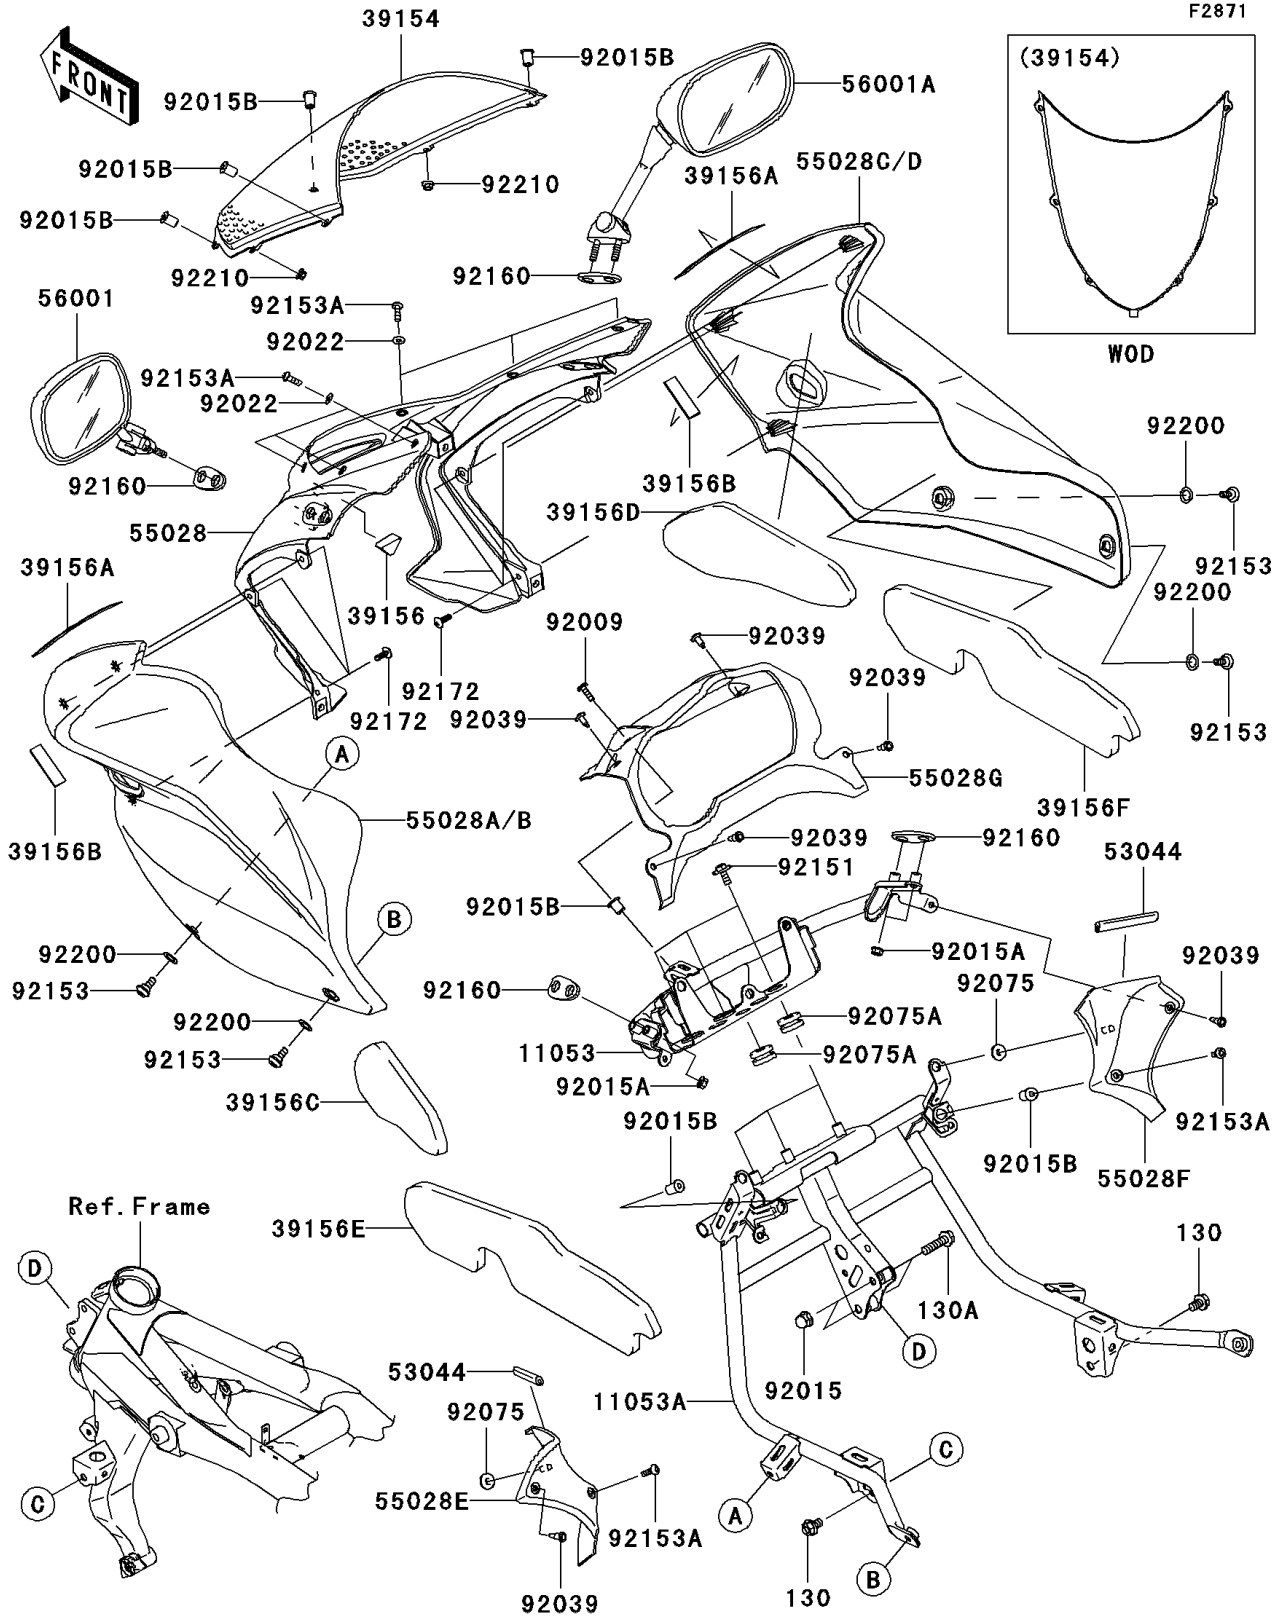

# 2005 Z750S PARTS DIAGRAM

Cowling

## 2005 Z750S PARTS LIST

### Cowling

ITEM NAME	PART NUMBER	QUANTITY
BOLT-FLANGED (Ref # 130)	130L0812	2
BOLT-FLANGED (Ref # 130A)	130L0830	2
BRACKET,MIRROR&METER (Ref # 11053)	11053-1431	1
BRACKET,UPP COWLING (Ref # 11053A)	11053-1432	1
WINDSHIELD (Ref # 39154)	39154-0001	1
PAD,UPP COWLING,CNT (Ref # 39156)	39156-0099	1
PAD,UPP COWLING,LH&RH (Ref # 39156A)	39156-0100	2
PAD,UPP COWLING,LH&RH (Ref # 39156B)	39156-0101	2
PAD,UPP COWLING,SIDE,LH,UPP (Ref # 39156C)	39156-0104	1
PAD,UPP COWLING,SIDE,RH,UPP (Ref # 39156D)	39156-0105	1
PAD,UPP COWLING,SIDE,LH,LWR (Ref # 39156E)	39156-0106	1
PAD,UPP COWLING,SIDE,RH,LWR (Ref # 39156F)	39156-0107	1
TRIM,L=75 (Ref # 53044)	53044-0009	2
COWLING,UPP,CNT,F.S.BLACK (Ref # 55028)	55028-0041-8J	1
COWLING,UPP,LH,C.P.BLUE (Ref # 55028A)	55028-0042-723	1
COWLING,UPP,RH,C.P.BLUE (Ref # 55028C)	55028-0043-723	1
COWLING,INNER,LH (Ref # 55028E)	55028-0044	1
COWLING,INNER,RH (Ref # 55028F)	55028-0045	1
COWLING,INNER,CNT (Ref # 55028G)	55028-0049	1
MIRROR-ASSY,LH (Ref # 56001)	56001-0037	1
MIRROR-ASSY,RH (Ref # 56001A)	56001-0038	1
SCREW,5X16 (Ref # 92009)	92009-1909	1
NUT,CAP,8MM,BLACK (Ref # 92015)	92015-1174	2
NUT,6MM (Ref # 92015A)	92015-1386	4
NUT,WELL,5MM (Ref # 92015B)	92015-1757	7
WASHER,NYLON,5.3X11.5X1.5 (Ref # 92022)	92022-1521	6
RIVET (Ref # 92039)	92039-0023	6
DAMPER (Ref # 92075)	92075-1011	2
DAMPER (Ref # 92075A)	92075-1690	4

### Cowling

ITEM NAME	PART NUMBER	QUANTITY
BOLT,6X16 (Ref # 92151)	92151-1530	3
BOLT,SOCKET,6MM (Ref # 92153)	92153-0489	4
BOLT,SOCKET,5X16 (Ref # 92153A)	92153-1244	8
DAMPER,MIRROR (Ref # 92160)	92160-1089	4
SCREW,TAPPING,5X16 (Ref # 92172)	92172-0175	6
WASHER,10.4X15.9X0.5 (Ref # 92200)	92200-0157	4
NUT,FLANGED,5MM (Ref # 92210)	92210-0007	2
COWLING,UPP,LH,P.M.RED (Ref # 55028B)	55028-0042-724	1
COWLING,UPP,RH,P.M.RED (Ref # 55028D)	55028-0043-724	1