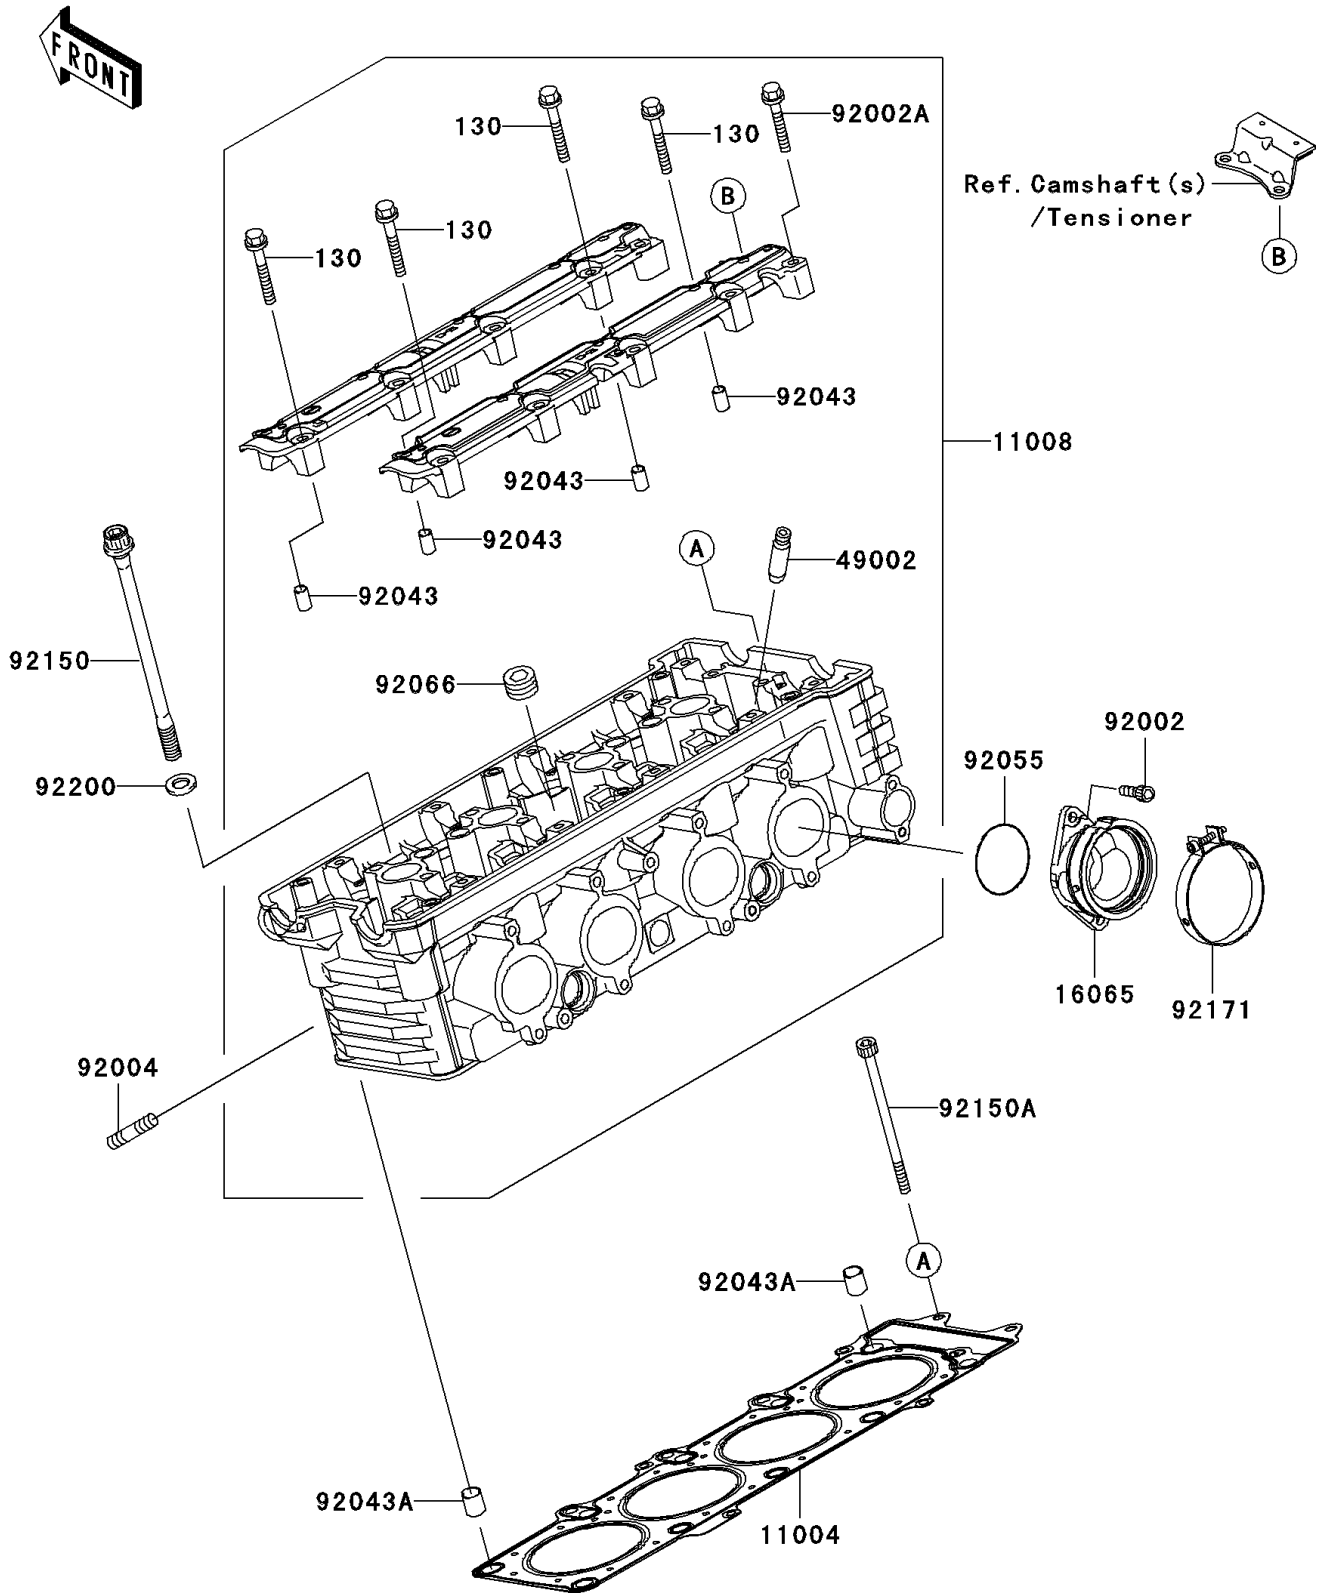

2006 Z750S PARTS DIAGRAM

Cylinder Head

E1111

2006 Z750S PARTS LIST

Cylinder Head

ITEM NAME	PART NUMBER	QUANTITY
BOLT-FLANGED,6X45 (Ref # 130)	130P0645	4
GASKET-HEAD (Ref # 11004)	11004-0006	1
HEAD-COMP-CYLINDER (Ref # 11008)	11008-0013	1
HOLDER-THROTTLE (Ref # 16065)	16065-0008	4
GUIDE-VALVE (Ref # 49002)	49002-1152	AR
BOLT,6X16 (Ref # 92002)	92002-1143	8
BOLT,6X40 (Ref # 92002A)	92002-1756	16
STUD,8X22 (Ref # 92004)	92004-1249	8
PIN,6.2X8X14 (Ref # 92043)	92043-1263	4
PIN,10.1X12X14 (Ref # 92043A)	92043-4009	2
RING-O,43.7X1.9 (Ref # 92055)	92055-1401	4
PLUG,PT1/2X12.5 (Ref # 92066)	92066-0002	5
BOLT,10X165 (Ref # 92150)	92150-1368	10
BOLT,SOCKET,6X110 (Ref # 92150A)	92150-1755	2
CLAMP (Ref # 92171)	92171-1552	4
WASHER,10.5X19X2.3 (Ref # 92200)	92200-1042	10