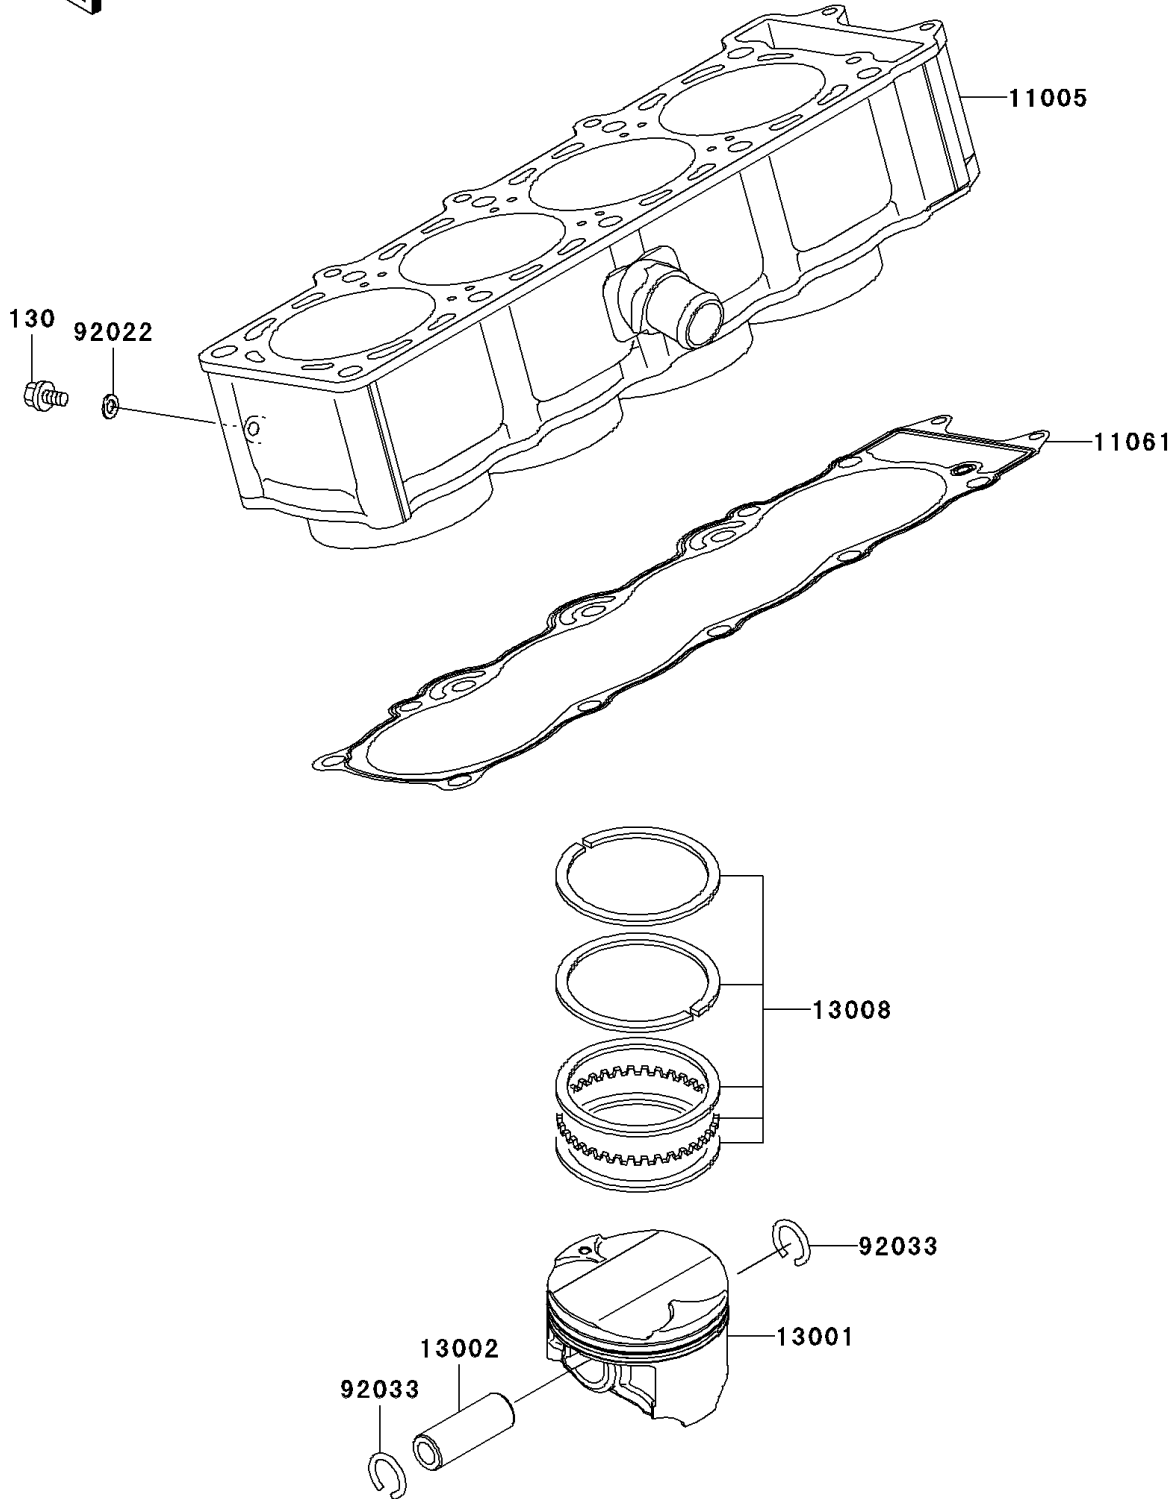

2006 Z750S PARTS DIAGRAM

Cylinder/Piston(s)

E1120

2006 Z750S PARTS LIST

Cylinder/Piston(s)

ITEM NAME	PART NUMBER	QUANTITY
BOLT-FLANGED,6X10 (Ref # 130)	130Y0610	1
CYLINDER-ENGINE (Ref # 11005)	11005-0015	1
GASKET,CYLINDER BASE (Ref # 11061)	11061-1168	1
PISTON-ENGINE (Ref # 13001)	13001-0018	4
PIN-PISTON (Ref # 13002)	13002-0003	4
RING-SET-PISTON (Ref # 13008)	13008-0004	4
WASHER,6.2X11X1 (Ref # 92022)	92022-304	1
RING-SNAP,20.5X1.2 (Ref # 92033)	92033-1099	8