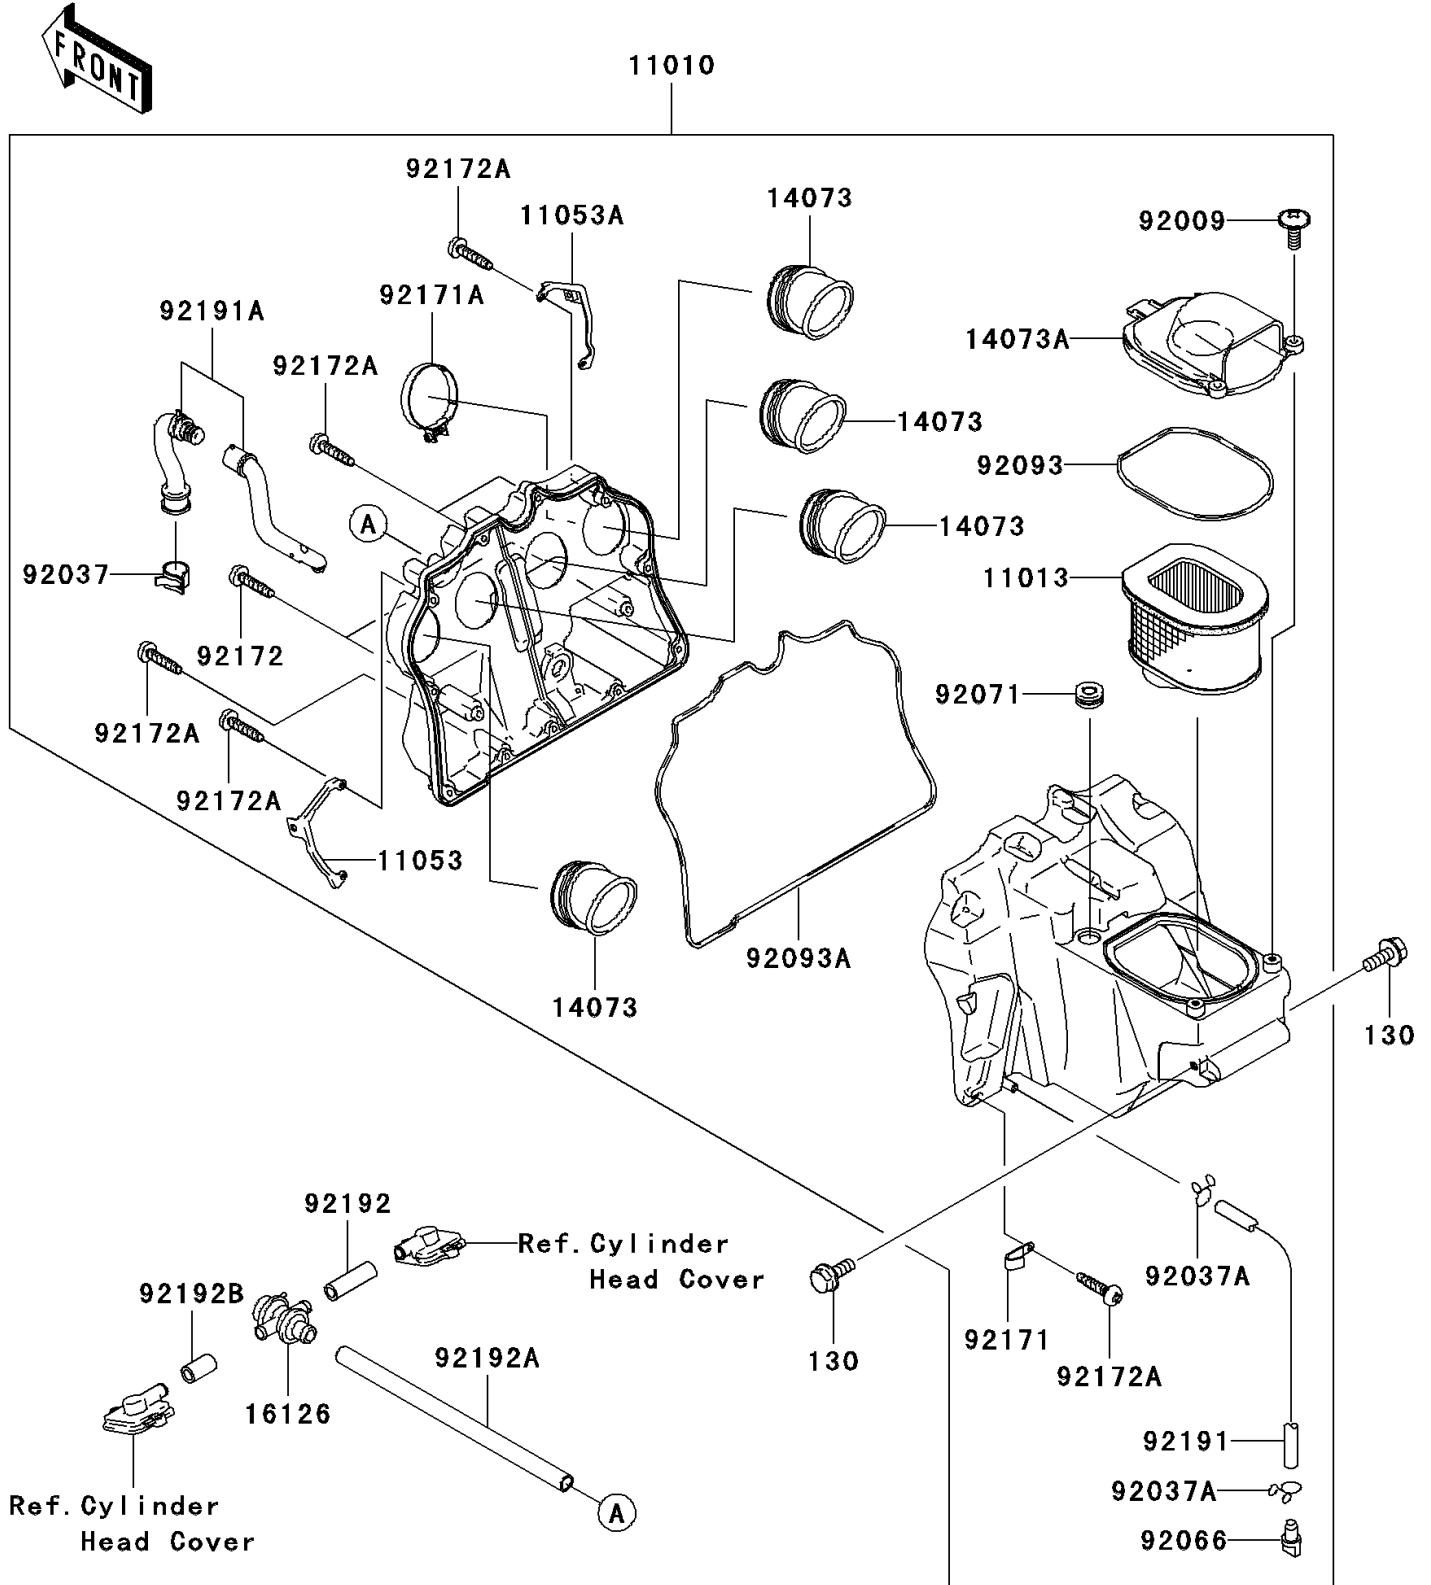

2006 Z750S PARTS DIAGRAM

Air Cleaner

E1130

2006 Z750S PARTS LIST

Air Cleaner

ITEM NAME	PART NUMBER	QUANTITY
BOLT-FLANGED,6X8 (Ref # 130)	130J0608	2
FILTER-ASSY-AIR (Ref # 11010)	11010-0017	1
ELEMENT-AIR FILTER (Ref # 11013)	11013-1302	1
BRACKET,LH (Ref # 11053)	11053-0424	1
BRACKET,RH (Ref # 11053A)	11053-0425	1
DUCT (Ref # 14073)	14073-0013	4
DUCT (Ref # 14073A)	14073-0036	1
VALVE,AIR SWITCH (Ref # 16126)	16126-1433	1
SCREW,6X16 (Ref # 92009)	92009-1621	2
CLAMP,HOSE CLIP (Ref # 92037)	92037-1460	1
CLAMP,TUBE (Ref # 92037A)	92037-147	2
PLUG,DRAIN (Ref # 92066)	92066-1211	1
GROMMET (Ref # 92071)	92071-2140	1
SEAL (Ref # 92093)	92093-0002	1
SEAL (Ref # 92093A)	92093-1583	1
CLAMP (Ref # 92171)	92171-1539	1
CLAMP (Ref # 92171A)	92171-1553	4
SCREW,TAPPING,5X20 (Ref # 92172)	92172-0009	2
SCREW-PAN-CROS,5X25 (Ref # 92172A)	92172-0056	11
TUBE,7X10X320 (Ref # 92191)	92191-0019	1
TUBE (Ref # 92191A)	92191-1783	1
TUBE,10X16X51 (Ref # 92192)	92192-0004	1
TUBE,12X18X290 (Ref # 92192A)	92192-0007	1
TUBE,10X16X29 (Ref # 92192B)	92192-0009	1