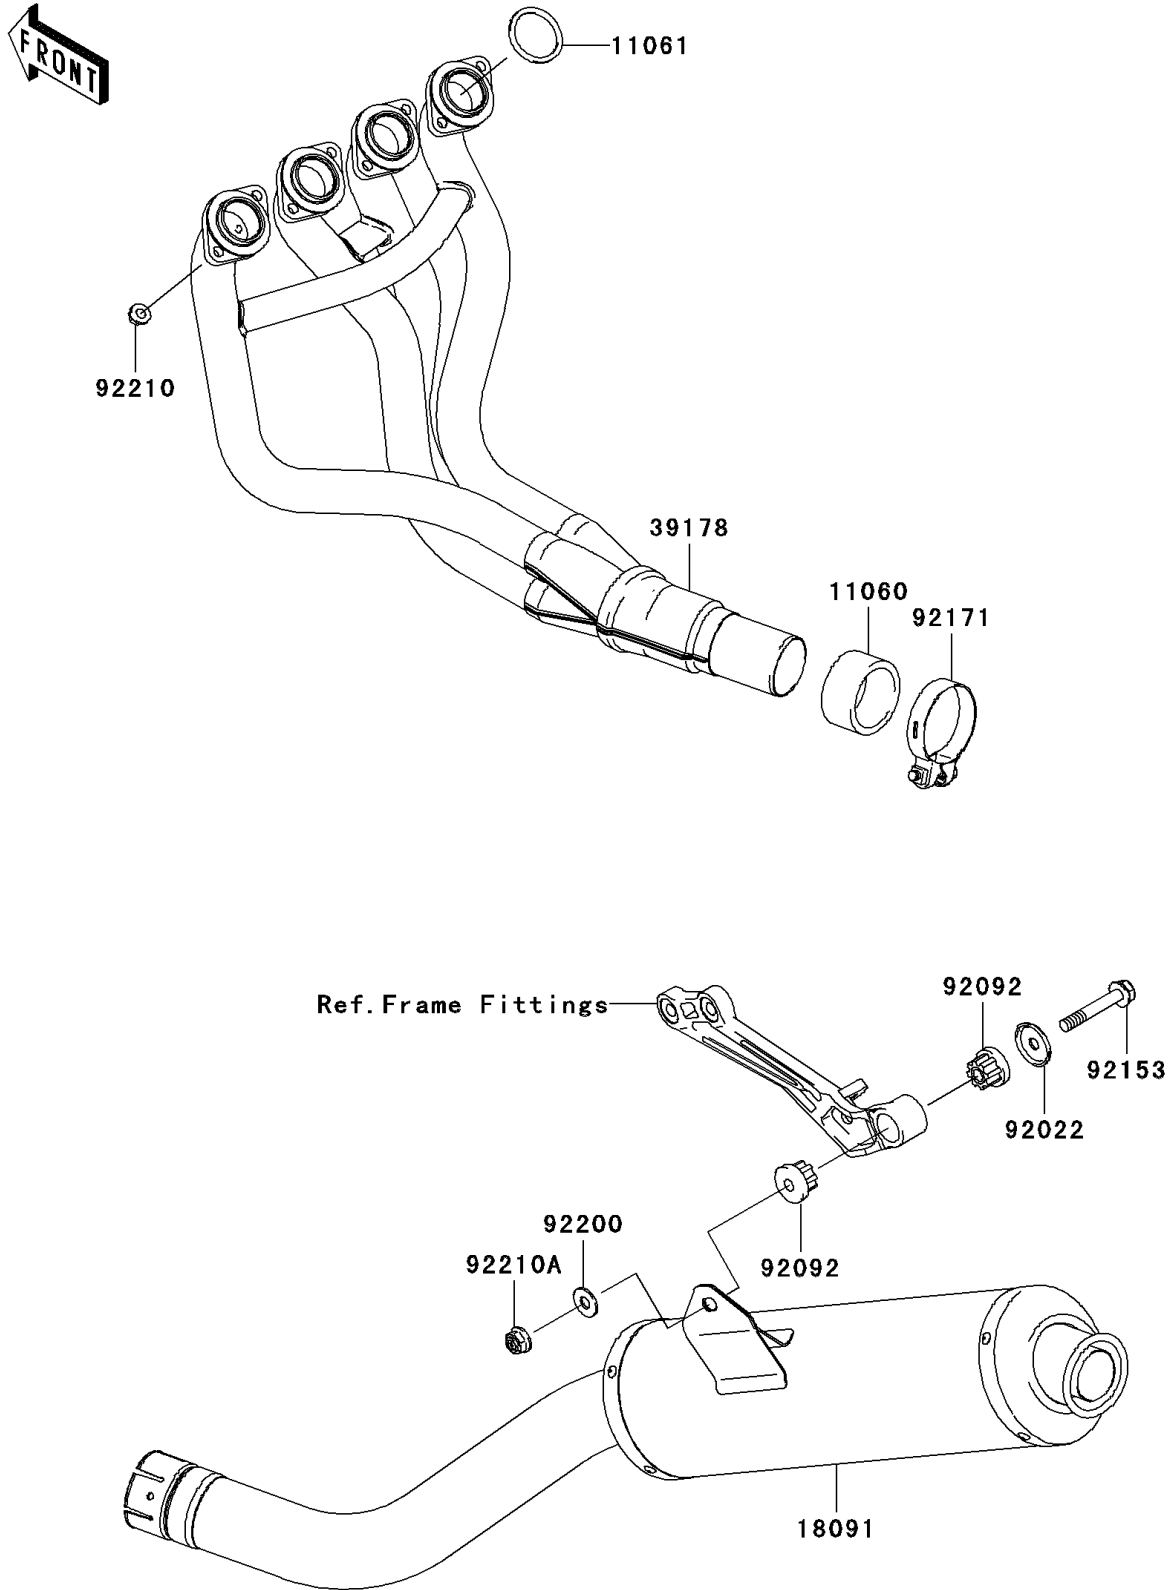

2006 Z750S PARTS DIAGRAM

Muffler(s)

E1140

2006 Z750S PARTS LIST

Muffler(s)

ITEM NAME	PART NUMBER	QUANTITY
GASKET (Ref # 11060)	11060-1971	1
GASKET,EXHAUST PIPE (Ref # 11061)	11061-0158	4
BODY-COMP-MUFFLER (Ref # 18091)	18091-0239	1
MANIFOLD-COMP-EXHAUST (Ref # 39178)	39178-0029	1
WASHER (Ref # 92022)	92022-289	1
BUSHING-RUBBER,MUFFLER (Ref # 92092)	92092-1087	2
BOLT,10X62 (Ref # 92153)	92153-0526	1
CLAMP (Ref # 92171)	92171-0360	1
WASHER,10.5X25X2.0 (Ref # 92200)	92200-1377	1
NUT,8MM (Ref # 92210)	92210-0121	8
NUT,LOCK,FLANGED,10MM (Ref # 92210A)	92210-1139	1