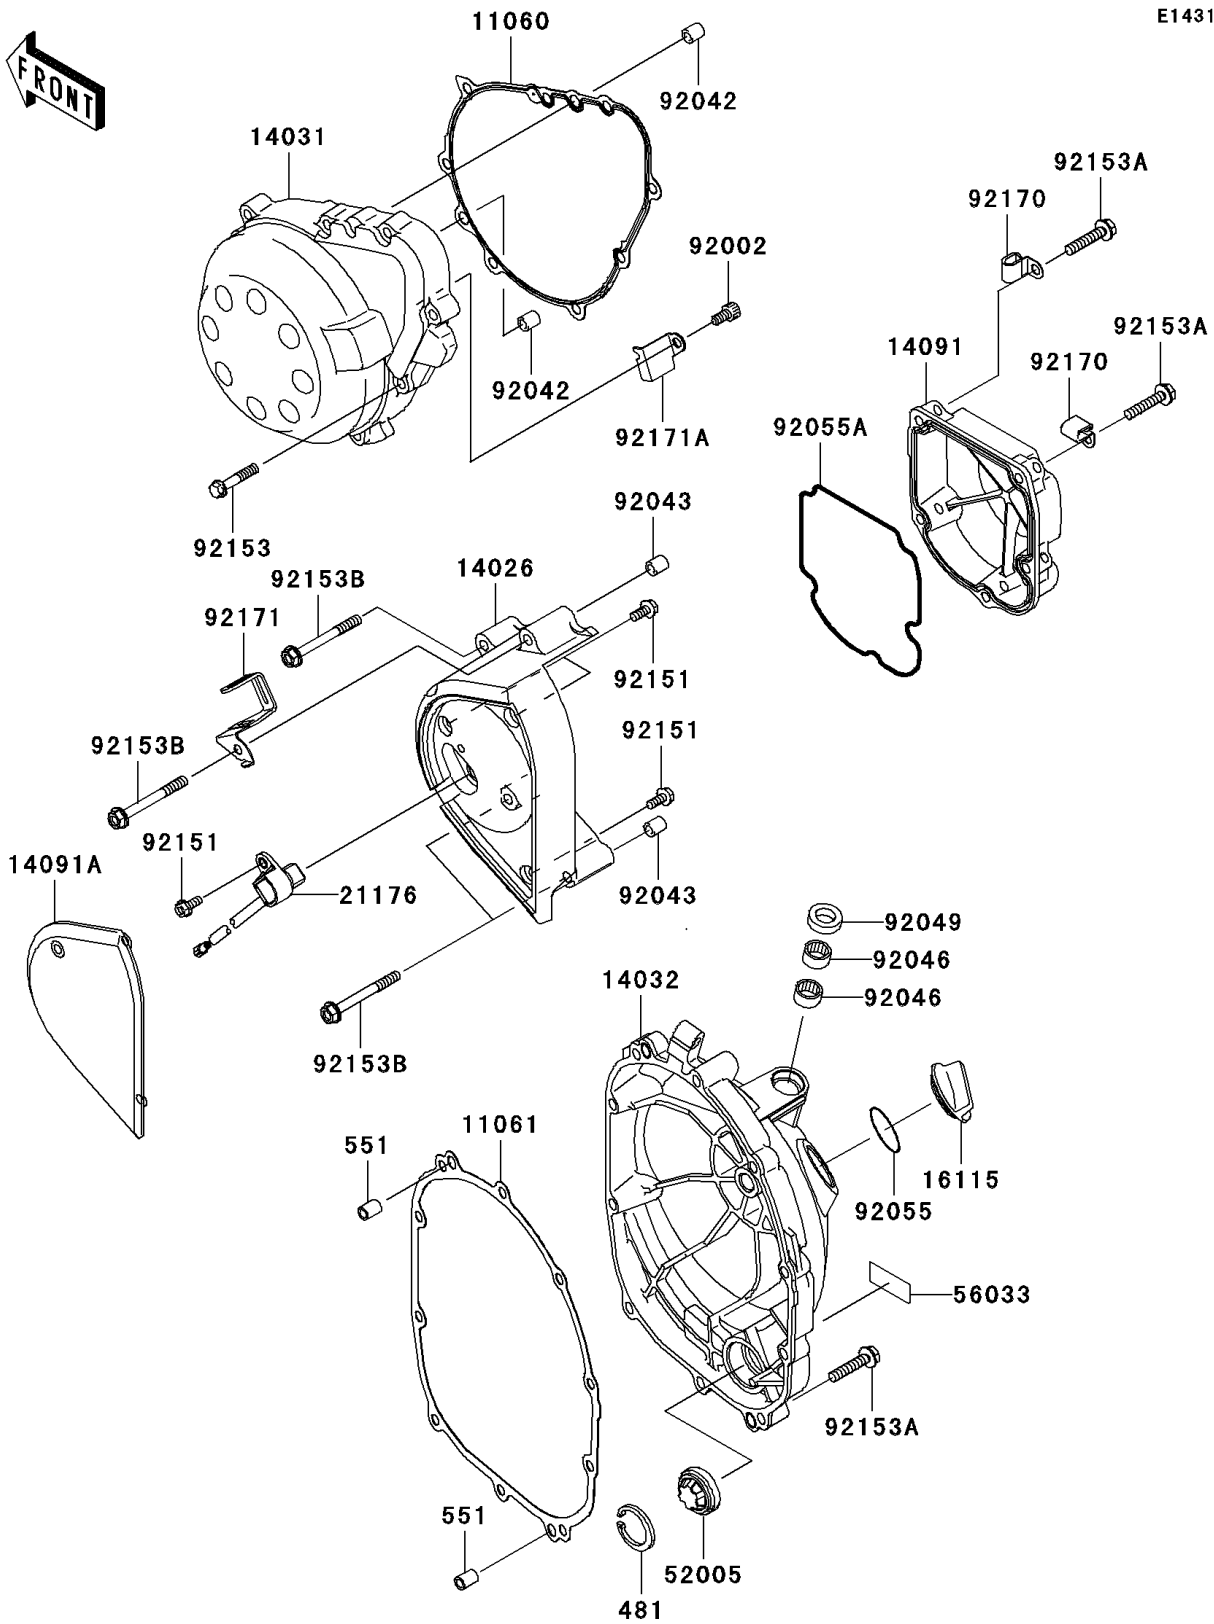

2006 Z750S PARTS DIAGRAM

Engine Cover(s)

E1431

2006 Z750S PARTS LIST

Engine Cover(s)

ITEM NAME	PART NUMBER	QUANTITY
CIRCLIP-TYPE-C,30MM (Ref # 481)	481J3000	1
PIN-DOWEL,8X14 (Ref # 551)	551A0814	2
GASKET,GENERATOR COVER (Ref # 11060)	11060-1854	1
GASKET,CLUTCH COVER (Ref # 11061)	11061-1166	1
COVER-CHAIN (Ref # 14026)	14026-1293	1
COVER-GENERATOR (Ref # 14031)	14031-0010	1
COVER-CLUTCH (Ref # 14032)	14032-0015	1
COVER,PULSE (Ref # 14091)	14091-0106	1
COVER,RELEASE (Ref # 14091A)	14091-1529	1
CAP-OIL FILLER (Ref # 16115)	16115-1009	1
SENSOR,SPEED (Ref # 21176)	21176-0045	1
GAUGE (Ref # 52005)	52005-1120	1
LABEL-MANUAL,OIL CAPACITY (Ref # 56033)	56033-0022	1
BOLT,SOCKET,6X12 (Ref # 92002)	92002-1796	1
PIN,DOWEL,6.3X8X14 (Ref # 92042)	92042-007	2
PIN,6.2X8X14 (Ref # 92043)	92043-1263	2
BEARING-NEEDLE,HK1210 (Ref # 92046)	92046-1010	2
SEAL-OIL,CLUTCH RELEASE (Ref # 92049)	92049-1475	1
RING-O,31.7X2.4 (Ref # 92055)	92055-049	1
RING-O,PULSE COVER (Ref # 92055A)	92055-1570	1
BOLT,FLANGED,5X12 (Ref # 92151)	92151-1305	4
BOLT,6X30 (Ref # 92153)	92153-0601	8
BOLT,6X30 (Ref # 92153A)	92153-0608	15
BOLT,FLANGED,M6X55 (Ref # 92153B)	92153-0609	4
CLAMP (Ref # 92170)	92170-1577	2
CLAMP (Ref # 92171)	92171-0067	1
CLAMP (Ref # 92171A)	92171-1566	1