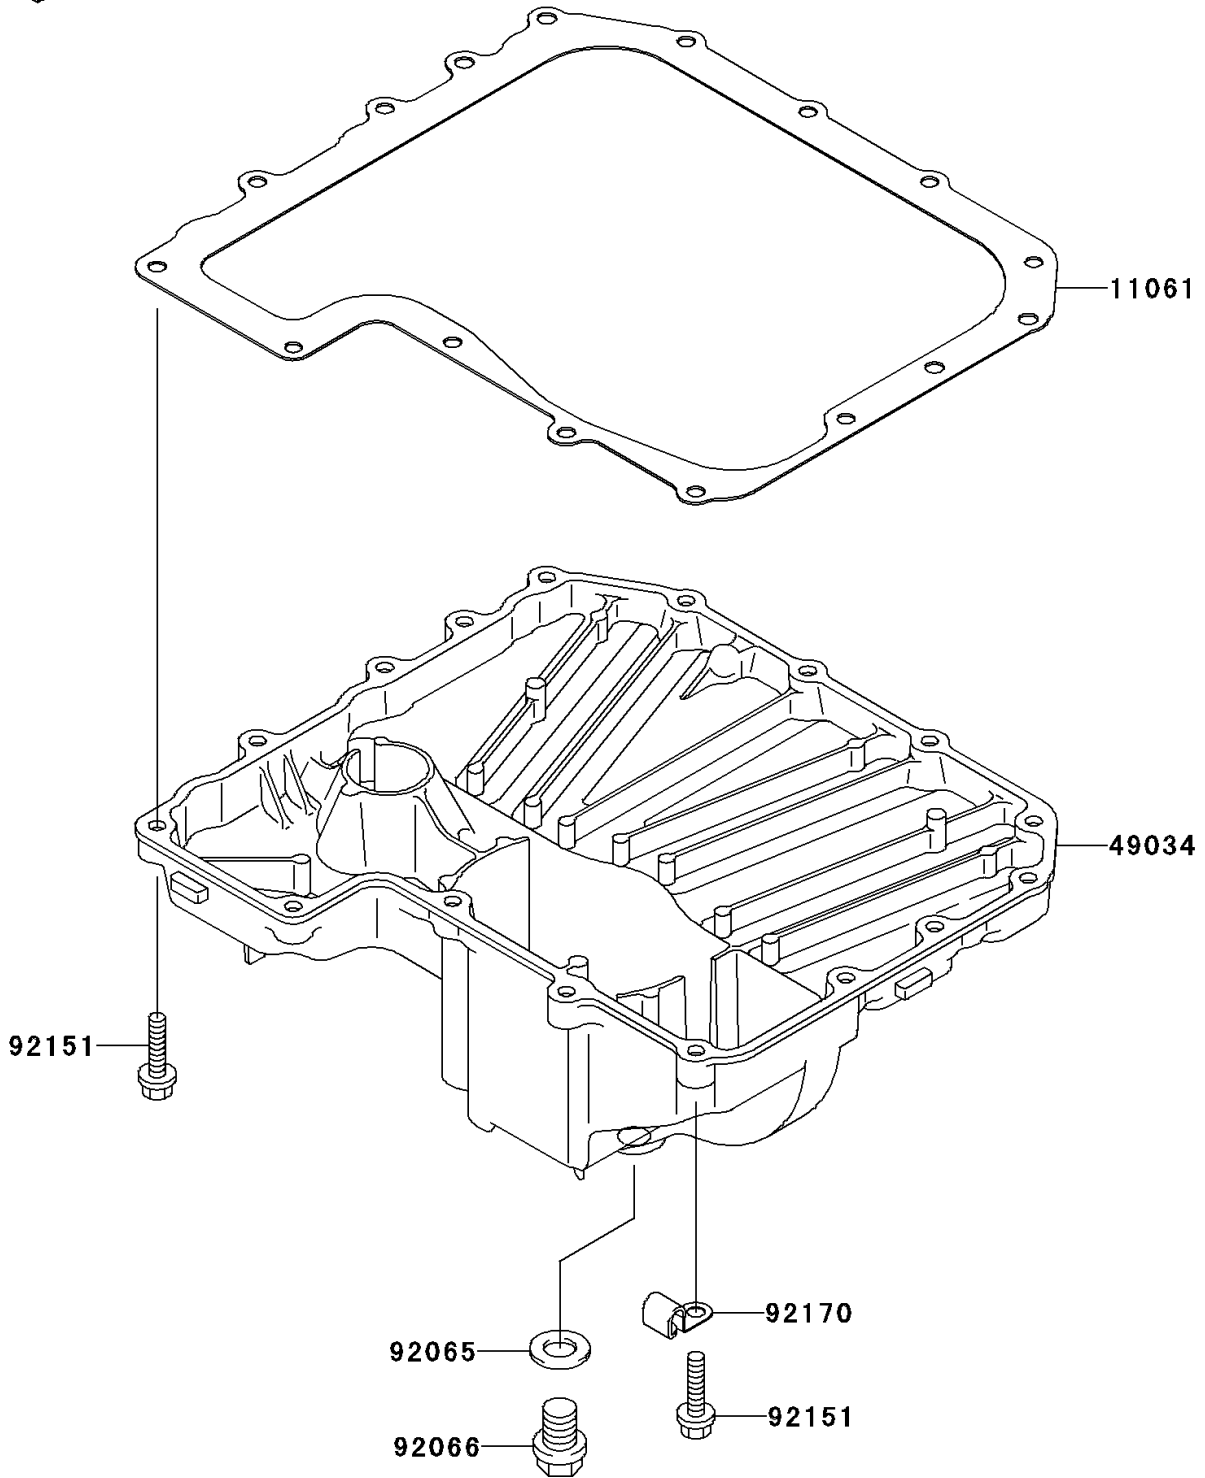

2006 Z750S PARTS DIAGRAM

Oil Pan

E1434

2006 Z750S PARTS LIST

Oil Pan

ITEM NAME	PART NUMBER	QUANTITY
GASKET,OIL PAN (Ref # 11061)	11061-1167	1
PAN-OIL (Ref # 49034)	49034-0004	1
GASKET,12X22X2 (Ref # 92065)	92065-097	1
PLUG,OIL DRAIN,12X15 (Ref # 92066)	92066-1174	1
BOLT,FLANGED,6X25 (Ref # 92151)	92151-1546	16
CLAMP (Ref # 92170)	92170-1804	1