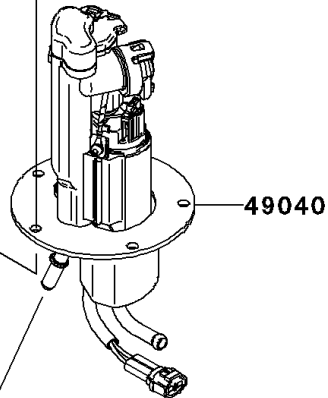

2006 Z750S PARTS DIAGRAM

Fuel Pump

E1520

Ref. Fuel Tank

670

49040

92153

51044

2006 Z750S PARTS LIST

Fuel Pump

ITEM NAME	PART NUMBER	QUANTITY
O RING (Ref # 670)	670E5075	1
PUMP-FUEL (Ref # 49040)	49040-0009	1
TUBE-ASSY (Ref # 51044)	51044-1233	1
BOLT,FLANGED,6X12 (Ref # 92153)	92153-1283	5