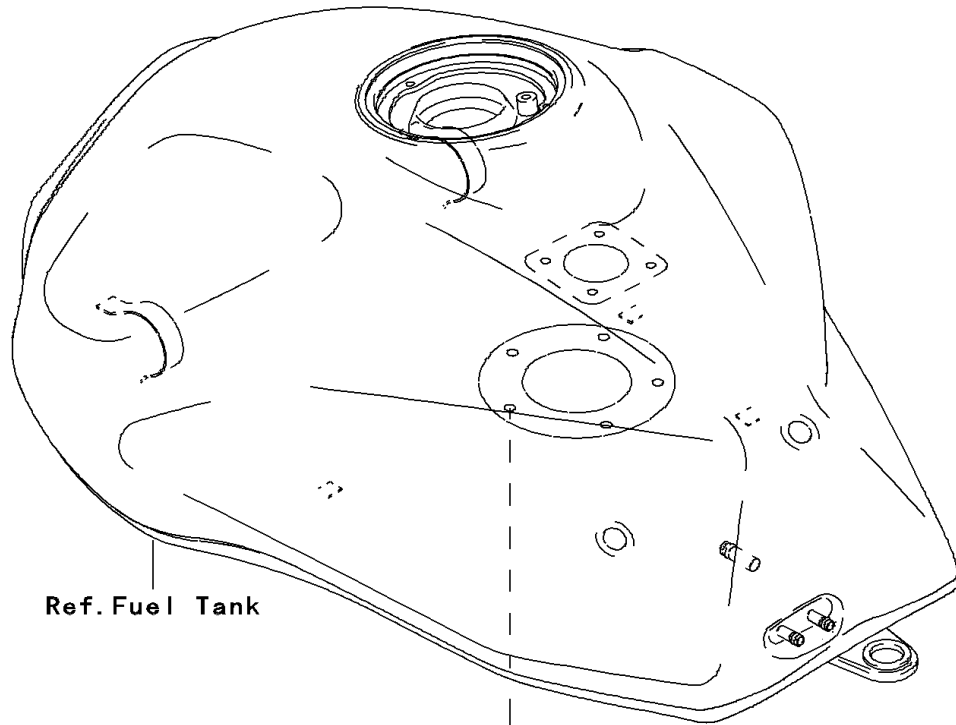

2006 Z750S PARTS DIAGRAM

Fuel Pump

E1520

Ref. Fuel Tank

670

49040

92153

51044

2006 Z750S PARTS LIST

Fuel Pump

ITEM NAME	PART NUMBER	QUANTITY
O RING (Ref # 670)	670E5075	1
PUMP-FUEL (Ref # 49040)	49040-0009	1
TUBE-ASSY (Ref # 51044)	51044-1233	1
BOLT,FLANGED,6X12 (Ref # 92153)	92153-1283	5