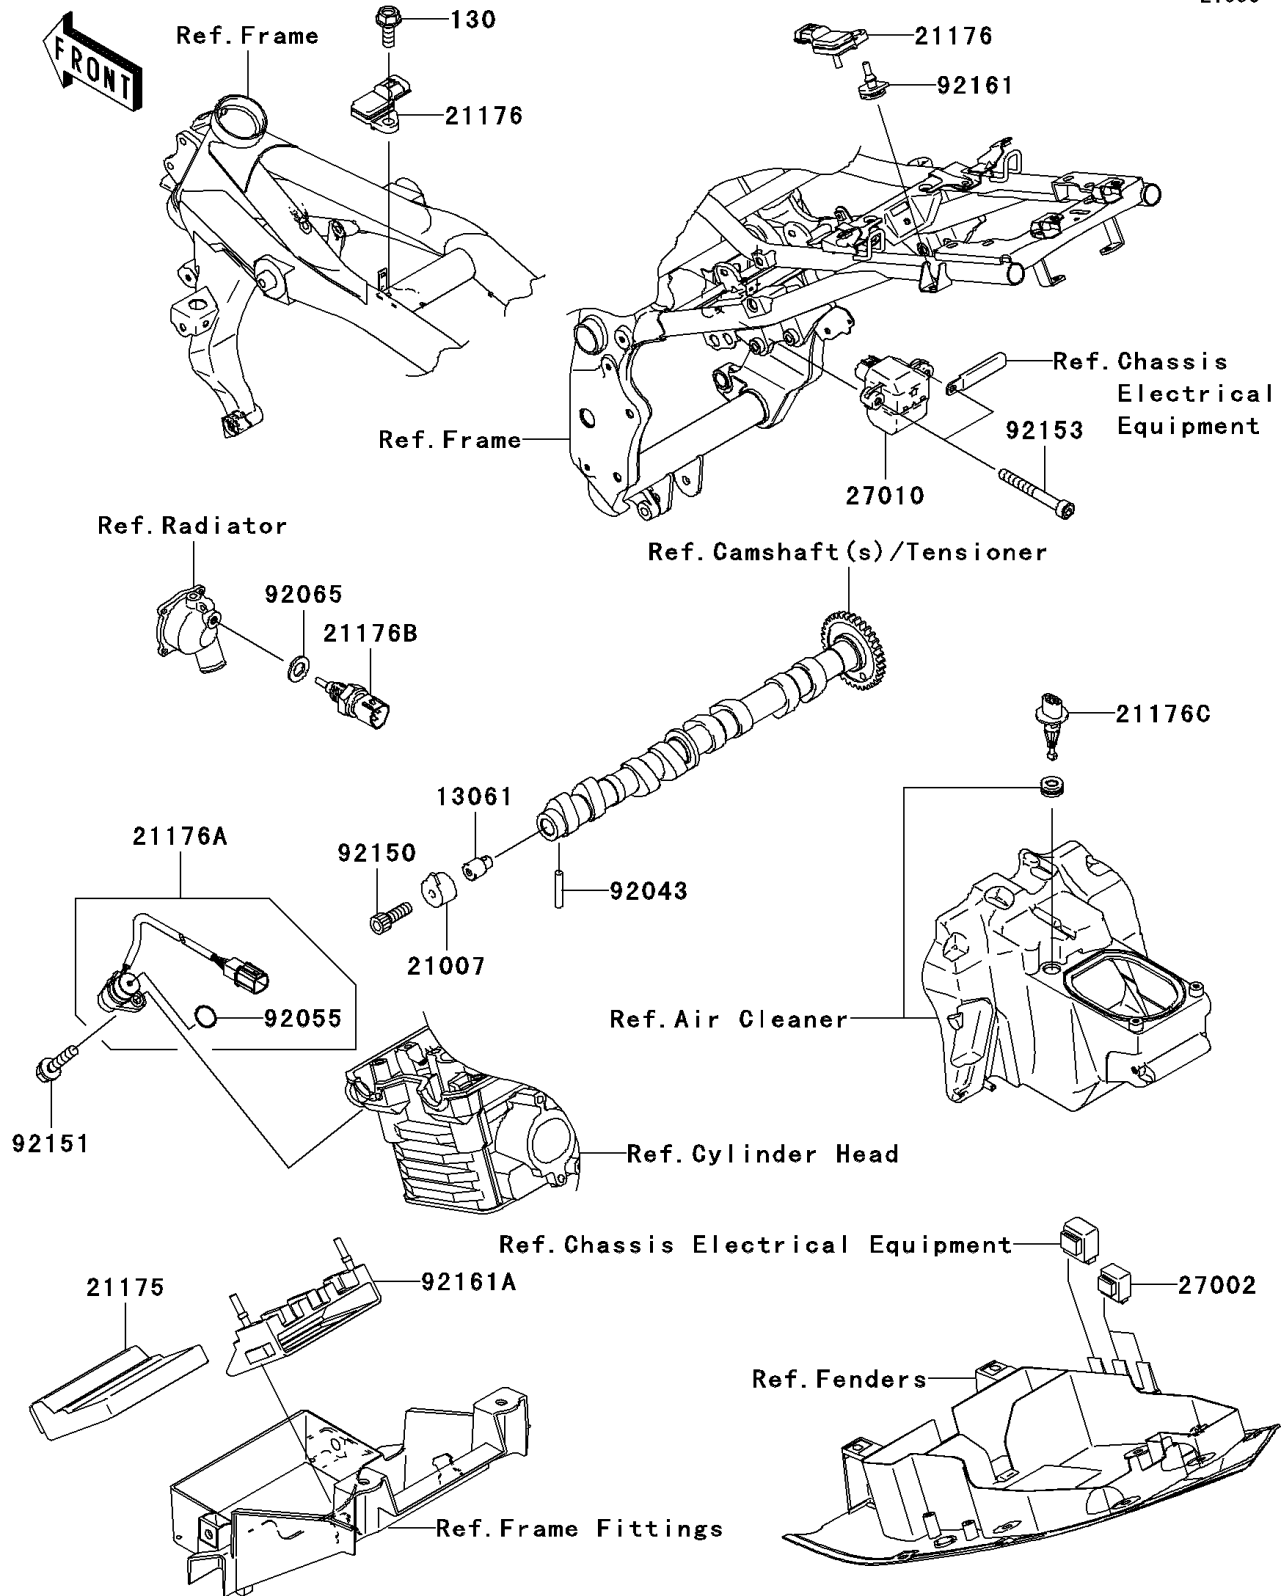

2006 Z750S PARTS DIAGRAM

Fuel Injection

E1530

2006 Z750S PARTS LIST

Fuel Injection

ITEM NAME	PART NUMBER	QUANTITY
BOLT-FLANGED,6X16 (Ref # 130)	130J0616	1
BOSS,CAM SENSOR (Ref # 13061)	13061-1687	1
ROTOR (Ref # 21007)	21007-0005	1
CONTROL UNIT-ELECTRONIC (Ref # 21175)	21175-0018	1
SENSOR (Ref # 21176)	21176-0058	2
SENSOR (Ref # 21176A)	21176-1077	1
SENSOR,WATER TEMP (Ref # 21176B)	21176-1120	1
SENSOR,AIR TEMP (Ref # 21176C)	21176-2106	1
RELAY-ASSY (Ref # 27002)	27002-1062	2
SWITCH (Ref # 27010)	27010-0007	1
PIN (Ref # 92043)	92043-1575	1
RING-O (Ref # 92055)	92055-1639	1
GASKET,12X22X2 (Ref # 92065)	92065-097	1
BOLT,6X18 (Ref # 92150)	92150-1645	1
BOLT,FLANGED,6X16 (Ref # 92151)	92151-1774	1
BOLT,4X35 (Ref # 92153)	92153-0377	2
DAMPER (Ref # 92161)	92161-0041	1
DAMPER (Ref # 92161A)	92161-0206	1