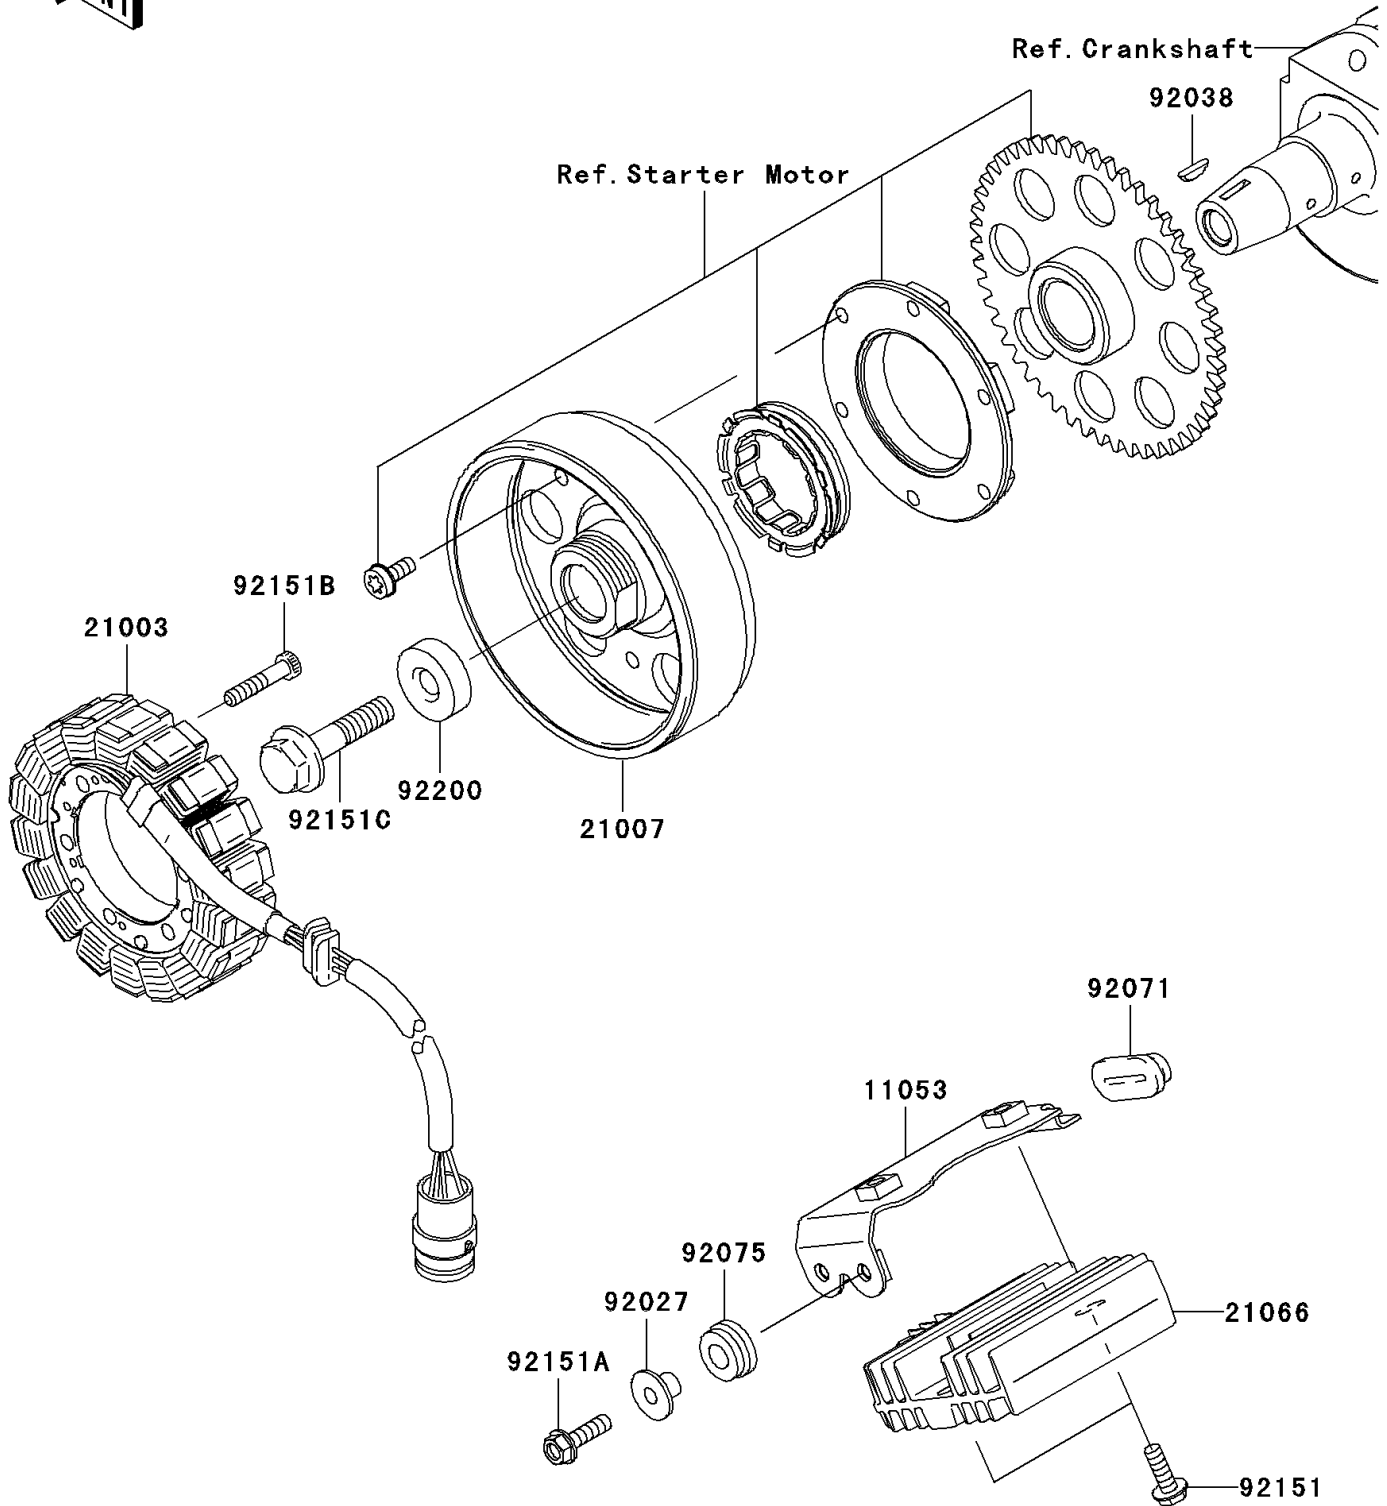

# 2006 Z750S PARTS DIAGRAM

Generator

E1810

## 2006 Z750S PARTS LIST

### Generator

ITEM NAME	PART NUMBER	QUANTITY
BRACKET,REGULATOR (Ref # 11053)	11053-0210	1
STATOR (Ref # 21003)	21003-0001	1
ROTOR (Ref # 21007)	21007-0021	1
REGULATOR-VOLTAGE (Ref # 21066)	21066-1127	1
COLLAR,L=14.1 (Ref # 92027)	92027-1920	2
KEY (Ref # 92038)	92038-1060	1
GROMMET (Ref # 92071)	92071-1187	1
DAMPER,RUBBER (Ref # 92075)	92075-1123	2
BOLT,FLANGED,6X20 (Ref # 92151)	92151-1226	2
BOLT,6X22 (Ref # 92151A)	92151-1411	2
BOLT,6X30 (Ref # 92151B)	92151-1626	4
BOLT,10X40 (Ref # 92151C)	92151-1653	1
WASHER (Ref # 92200)	92200-1241	1