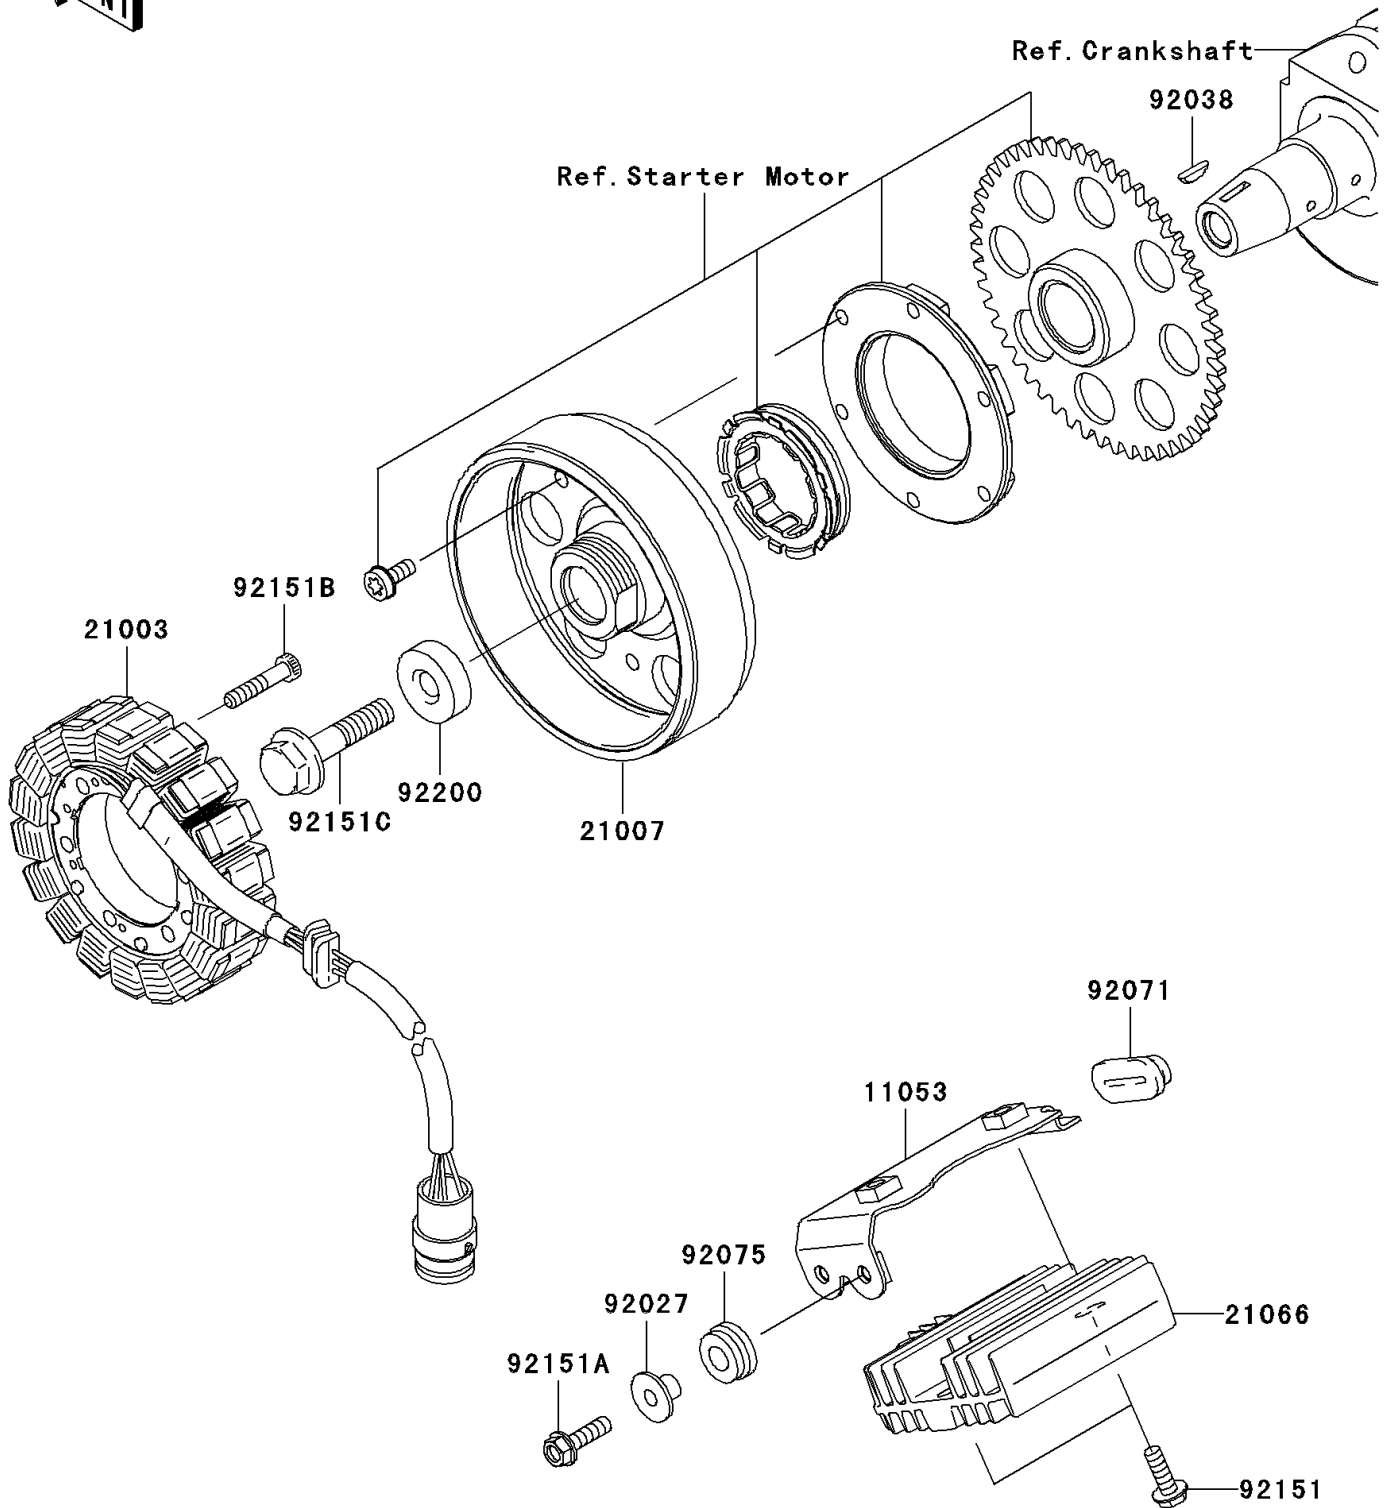

2006 Z750S PARTS DIAGRAM

Generator

E1810

2006 Z750S PARTS LIST

Generator

ITEM NAME	PART NUMBER	QUANTITY
BRACKET,REGULATOR (Ref # 11053)	11053-0210	1
STATOR (Ref # 21003)	21003-0001	1
ROTOR (Ref # 21007)	21007-0021	1
REGULATOR-VOLTAGE (Ref # 21066)	21066-1127	1
COLLAR,L=14.1 (Ref # 92027)	92027-1920	2
KEY (Ref # 92038)	92038-1060	1
GROMMET (Ref # 92071)	92071-1187	1
DAMPER,RUBBER (Ref # 92075)	92075-1123	2
BOLT,FLANGED,6X20 (Ref # 92151)	92151-1226	2
BOLT,6X22 (Ref # 92151A)	92151-1411	2
BOLT,6X30 (Ref # 92151B)	92151-1626	4
BOLT,10X40 (Ref # 92151C)	92151-1653	1
WASHER (Ref # 92200)	92200-1241	1