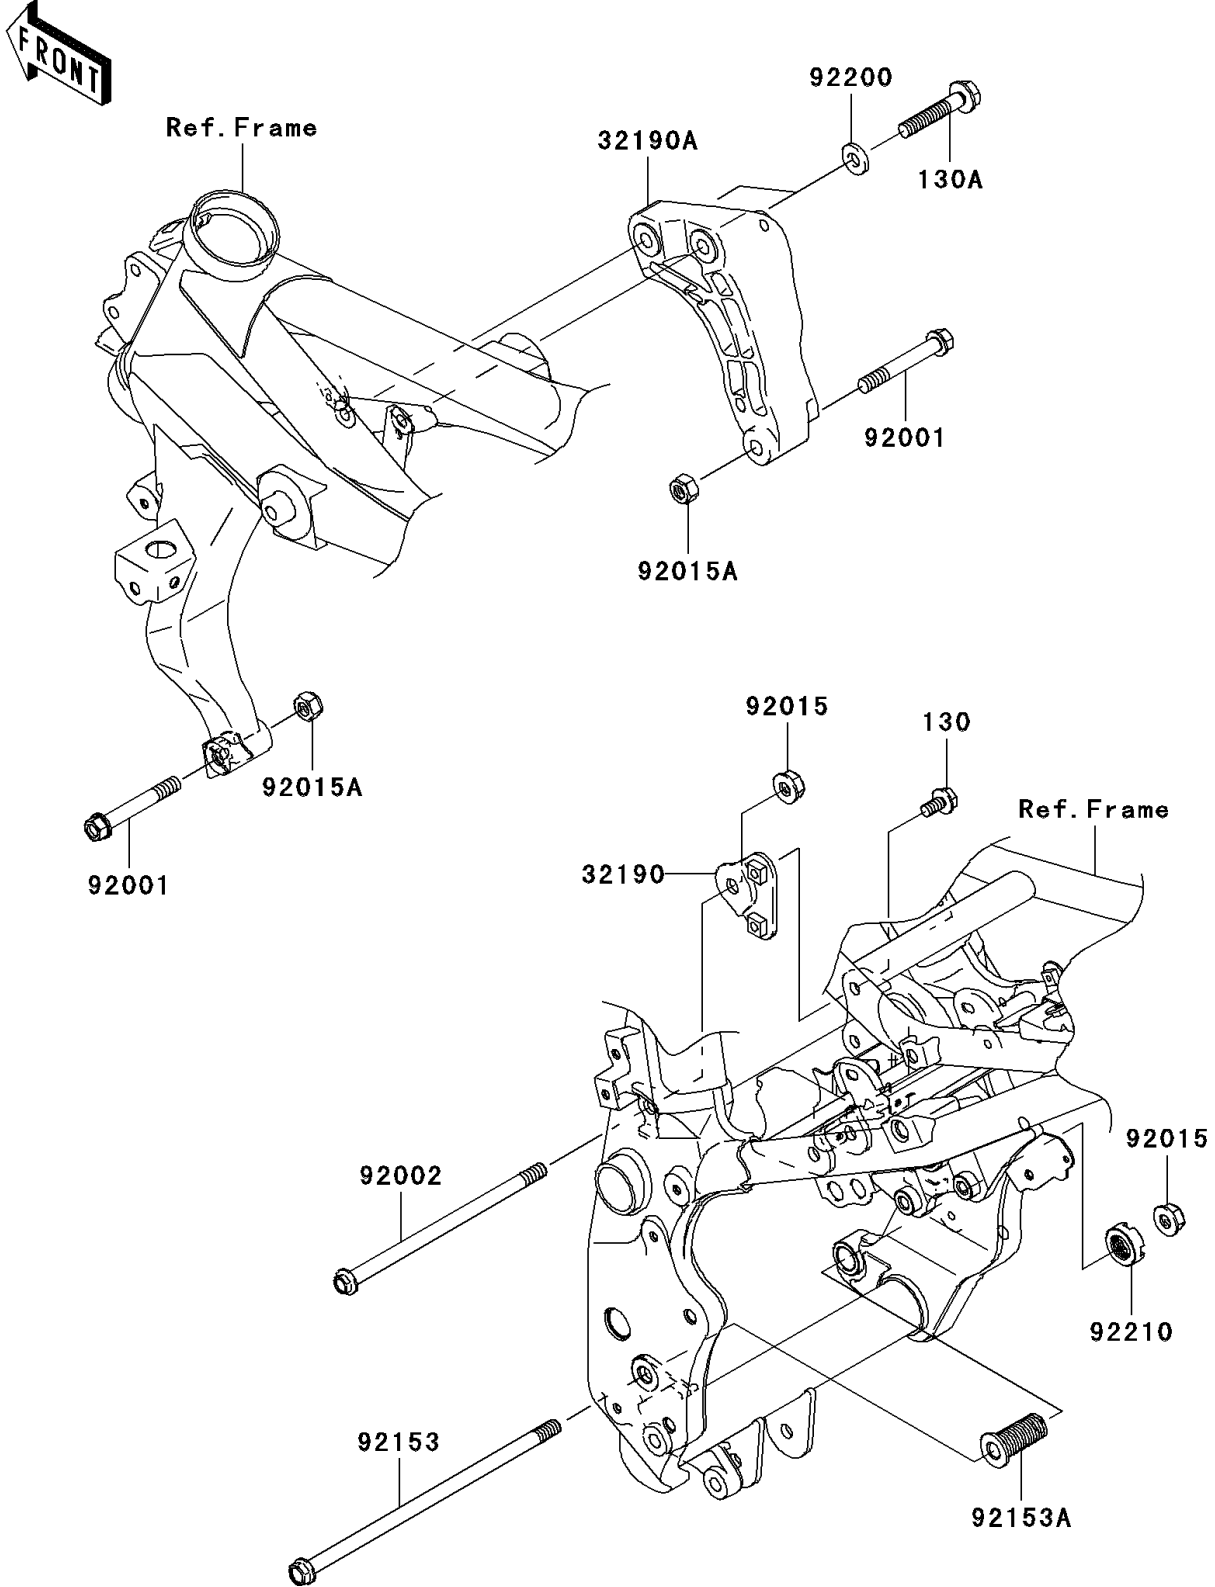

2006 Z750S PARTS DIAGRAM

Engine Mount

F2122

2006 Z750S PARTS LIST

Engine Mount

ITEM NAME	PART NUMBER	QUANTITY
BOLT-FLANGED,8X16 (Ref # 130)	130J0816	2
BOLT-FLANGED,10X55 (Ref # 130A)	130J1055	2
BRACKET-ENGINE,RR,RH,UPP (Ref # 32190)	32190-0009	1
BRACKET-ENGINE,FR,RH (Ref # 32190A)	32190-0134	1
BOLT,FLANGED,10X70 (Ref # 92001)	92001-1618	2
BOLT,10X183 (Ref # 92002)	92002-1337	1
NUT,FLANGED,10MM (Ref # 92015)	92015-1180	2
NUT,LOCK,10MM,BLACK (Ref # 92015A)	92015-1189	2
BOLT,FLANGED,10X240 (Ref # 92153)	92153-0559	1
BOLT,ENGINE MOUNT,18MM (Ref # 92153A)	92153-1098	1
WASHER,10X22X3.2 (Ref # 92200)	92200-0121	2
NUT,18MM (Ref # 92210)	92210-1203	1